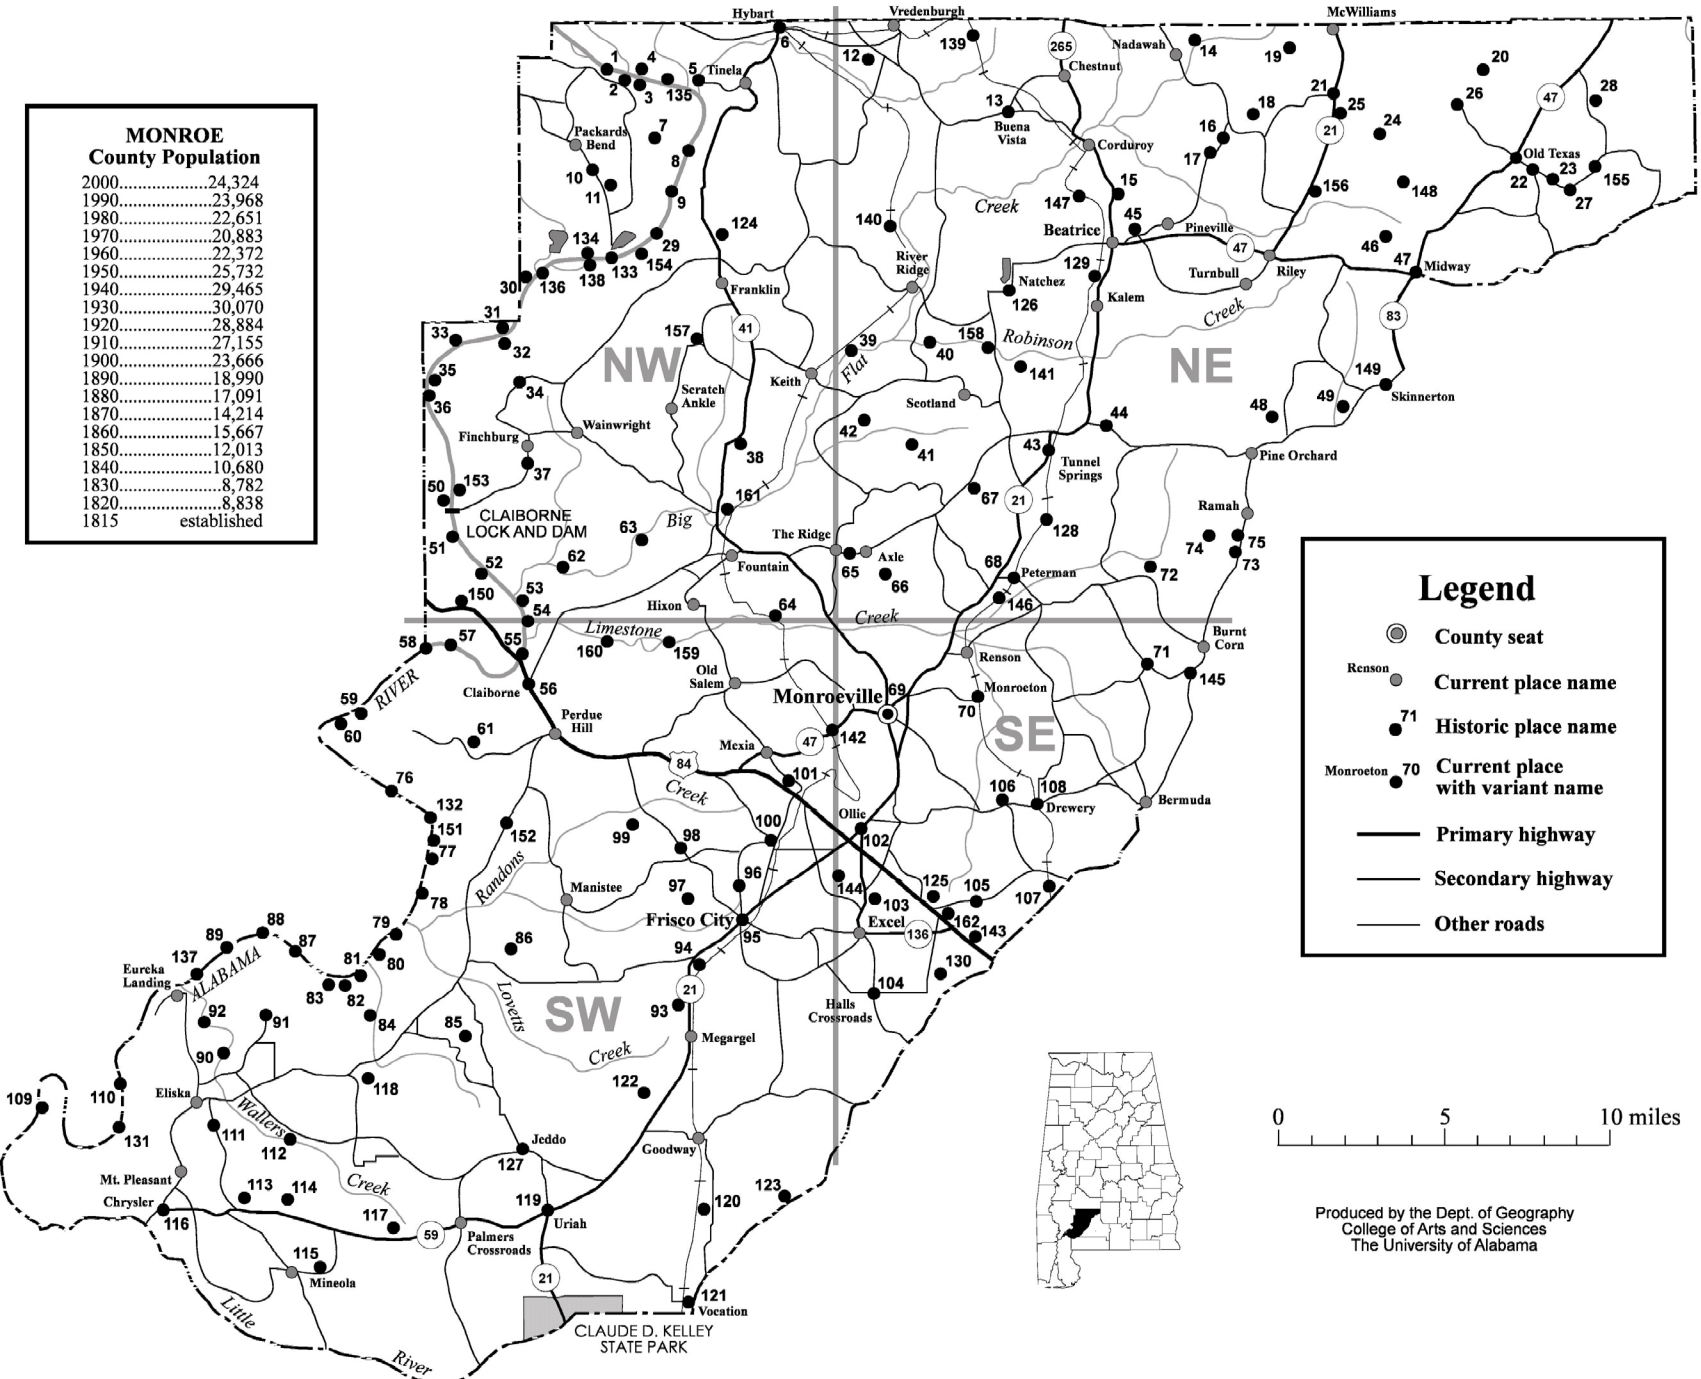

# MONROE COUNTY

MONROE County Population	
2000.....	24,324
1990.....	23,968
1980.....	22,651
1970.....	20,883
1960.....	22,372
1950.....	25,732
1940.....	29,465
1930.....	30,070
1920.....	28,884
1910.....	27,155
1900.....	23,666
1890.....	18,990
1880.....	17,091
1870.....	14,214
1860.....	15,667
1850.....	12,013
1840.....	10,680
1830.....	8,782
1820.....	8,838
1815.....	established

### Legend

- ⊙ County seat
- Renson Current place name
- 71 Historic place name
- Monroeton 70 Current place with variant name
- Primary highway
- Secondary highway
- Other roads

Produced by the Dept. of Geography  
College of Arts and Sciences  
The University of Alabama