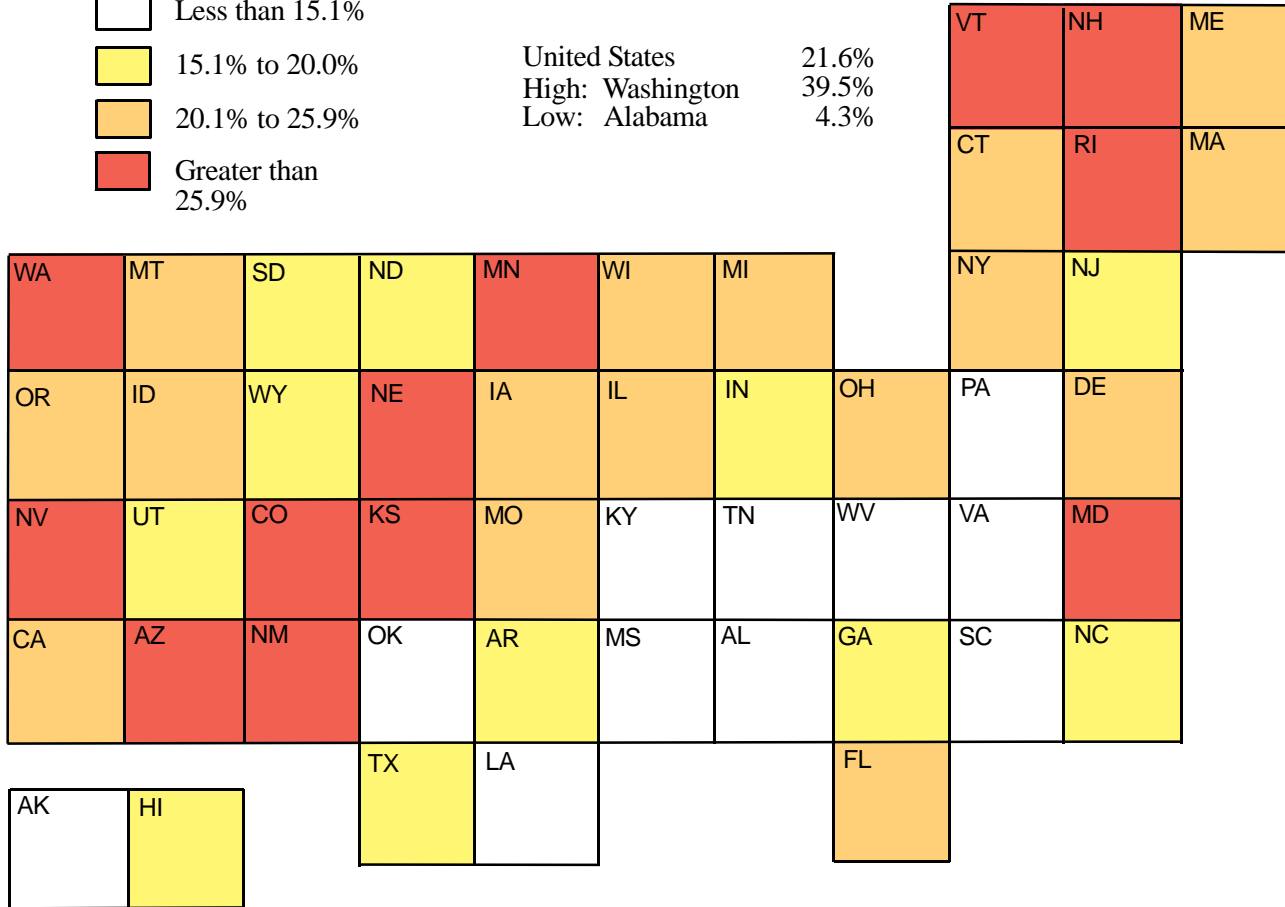

# Percent of State Legislators Which are Women, 1998

United States      21.6%  
 High: Washington    39.5%  
 Low: Alabama        4.3%

SOURCE: Compiled from data available from the Center for the American Woman and Politics, Rutgers University.