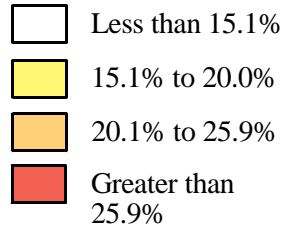

# Percent of State Legislators Which are Women, 1998

United States      21.6%  
 High: Washington    39.5%  
 Low: Alabama        4.3%

SOURCE: Compiled from data available from the Center for the American Woman and Politics, Rutgers University.