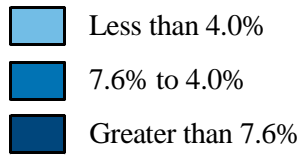

Homicide Rates per 100,000 in 1996

United States 7.4%
 High: Louisiana 17.5%
 Low: South Dakota 1.2%

SOURCE: Federal Bureau of Investigation