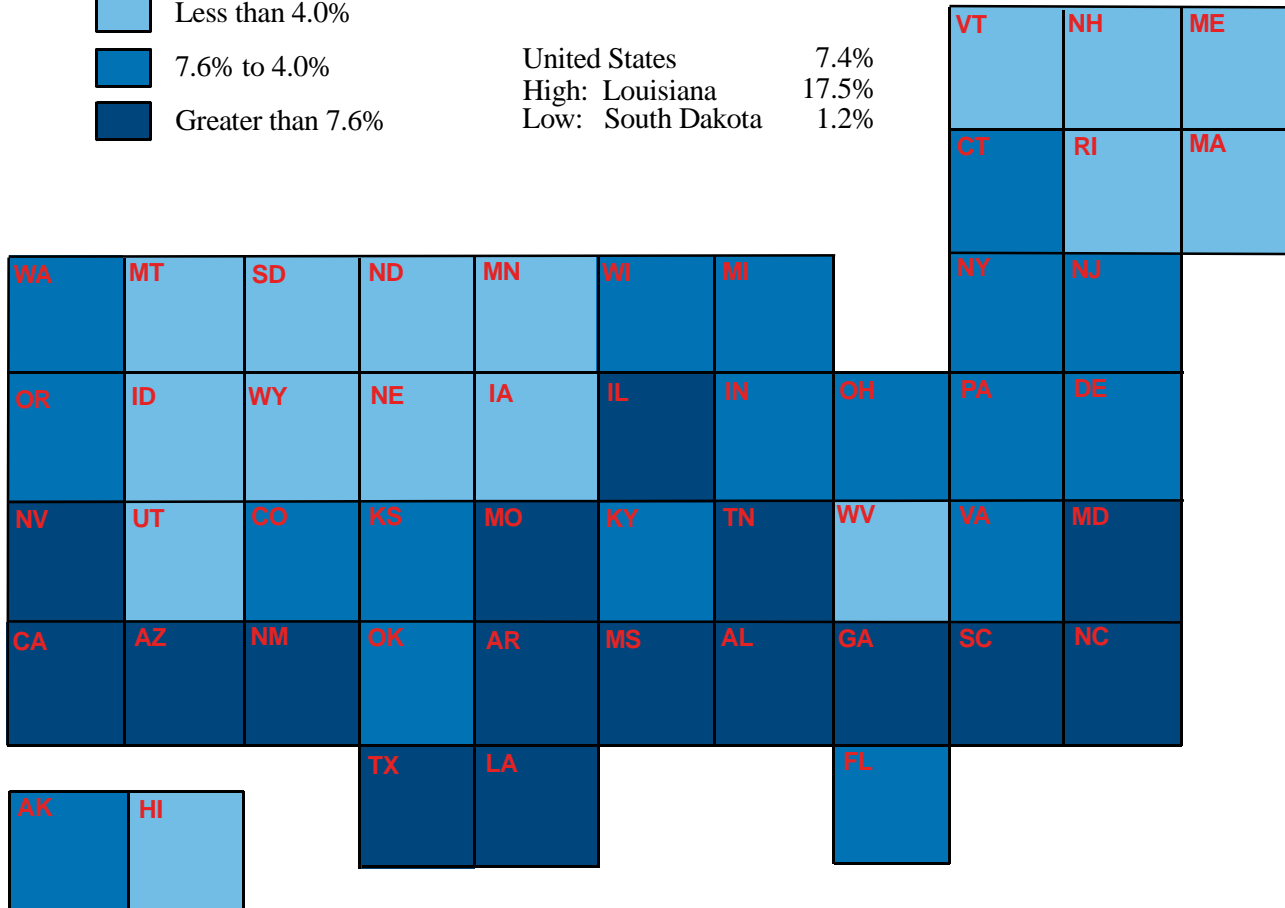

Homicide Rates per 100,000 in 1996

United States 7.4%
 High: Louisiana 17.5%
 Low: South Dakota 1.2%

SOURCE: Federal Bureau of Investigation