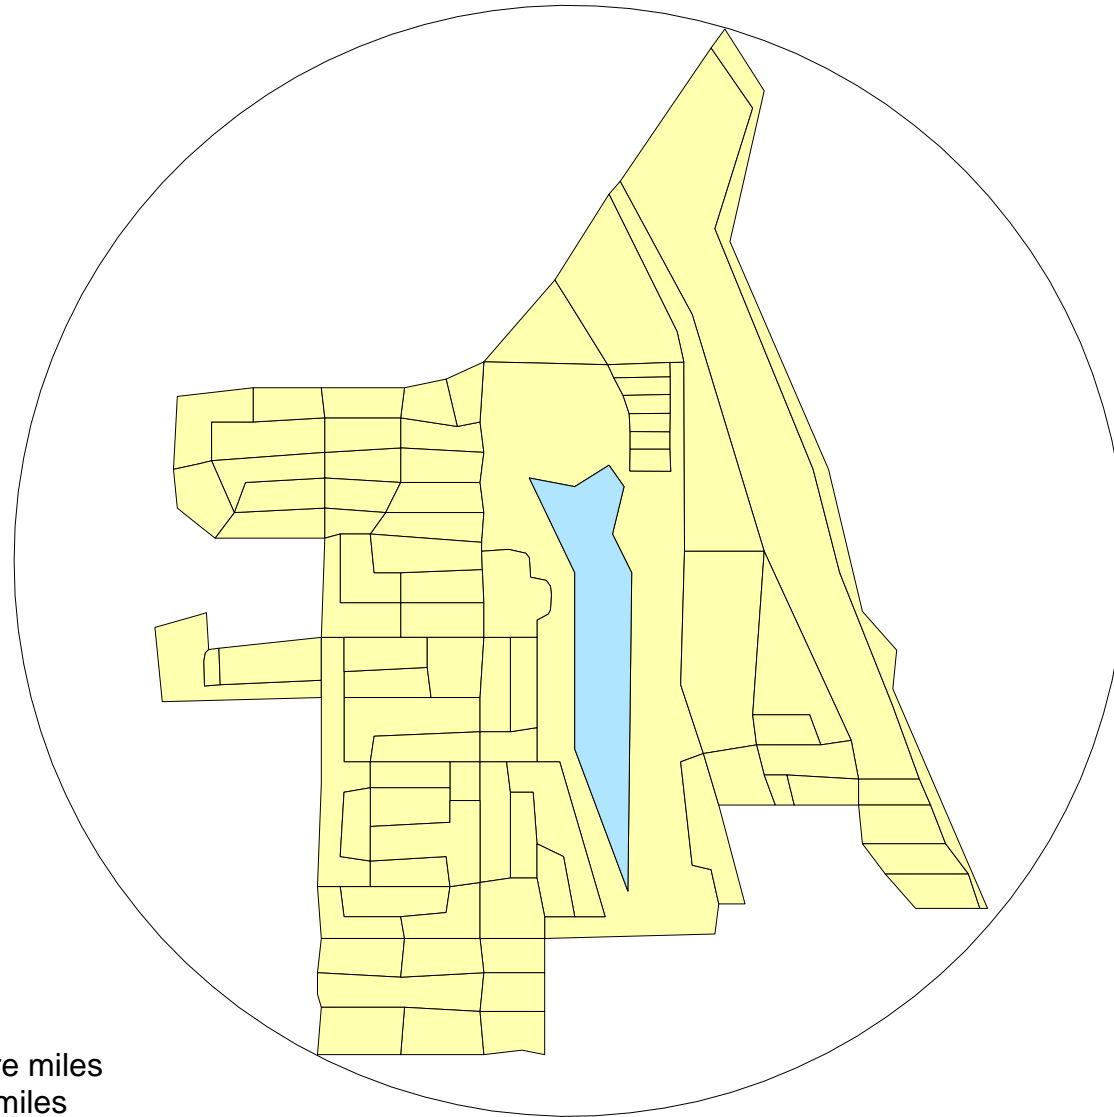

# Compactness of City Council District 2 Cocoa, Florida

Area of District = .9890 square miles  
Perimeter of District = 7.715 miles  
Area of Circle = 2.523 square miles  
Perimeter of Circle = 5.632 miles  
Dispersion Compactness = .392