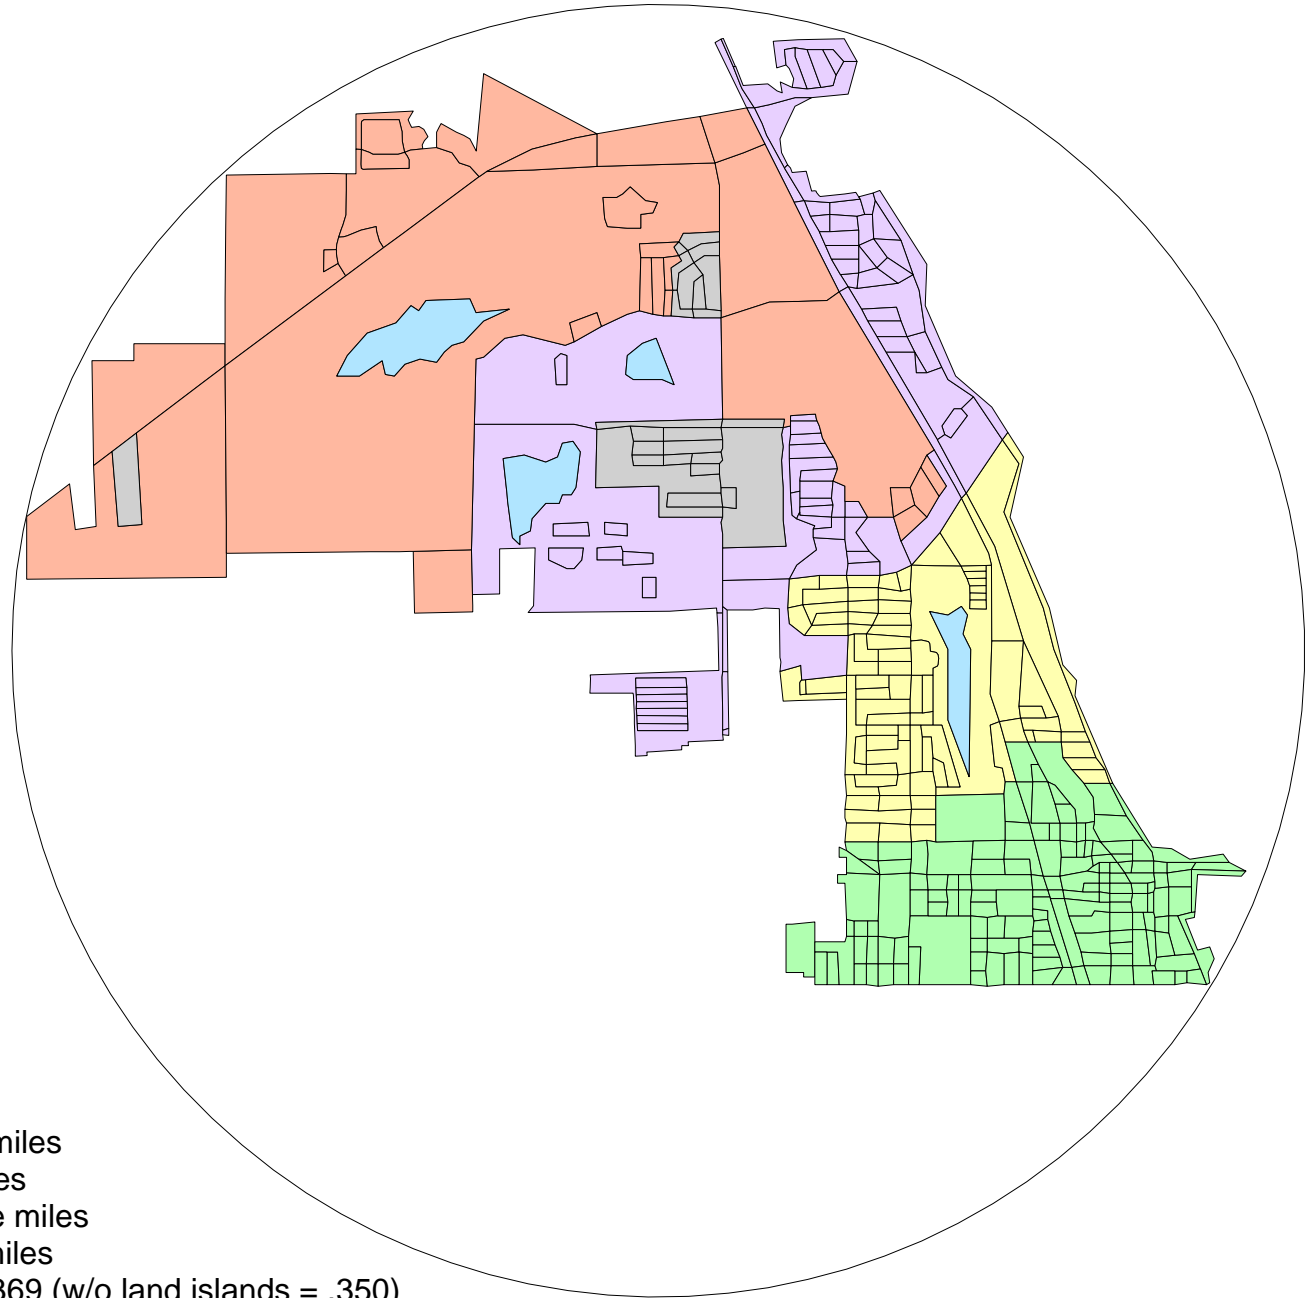

Compactness of Cocoa, Florida

Area of City = 7.812 square miles
Perimeter of City = 32.12 miles
Area of Circle = 21.19 square miles
Perimeter of Circle = 16.32 miles
Dispersion Compactness = .369 (w/o land islands = .350)
Perimeter Compactness = .095 (w/o land islands = .069)