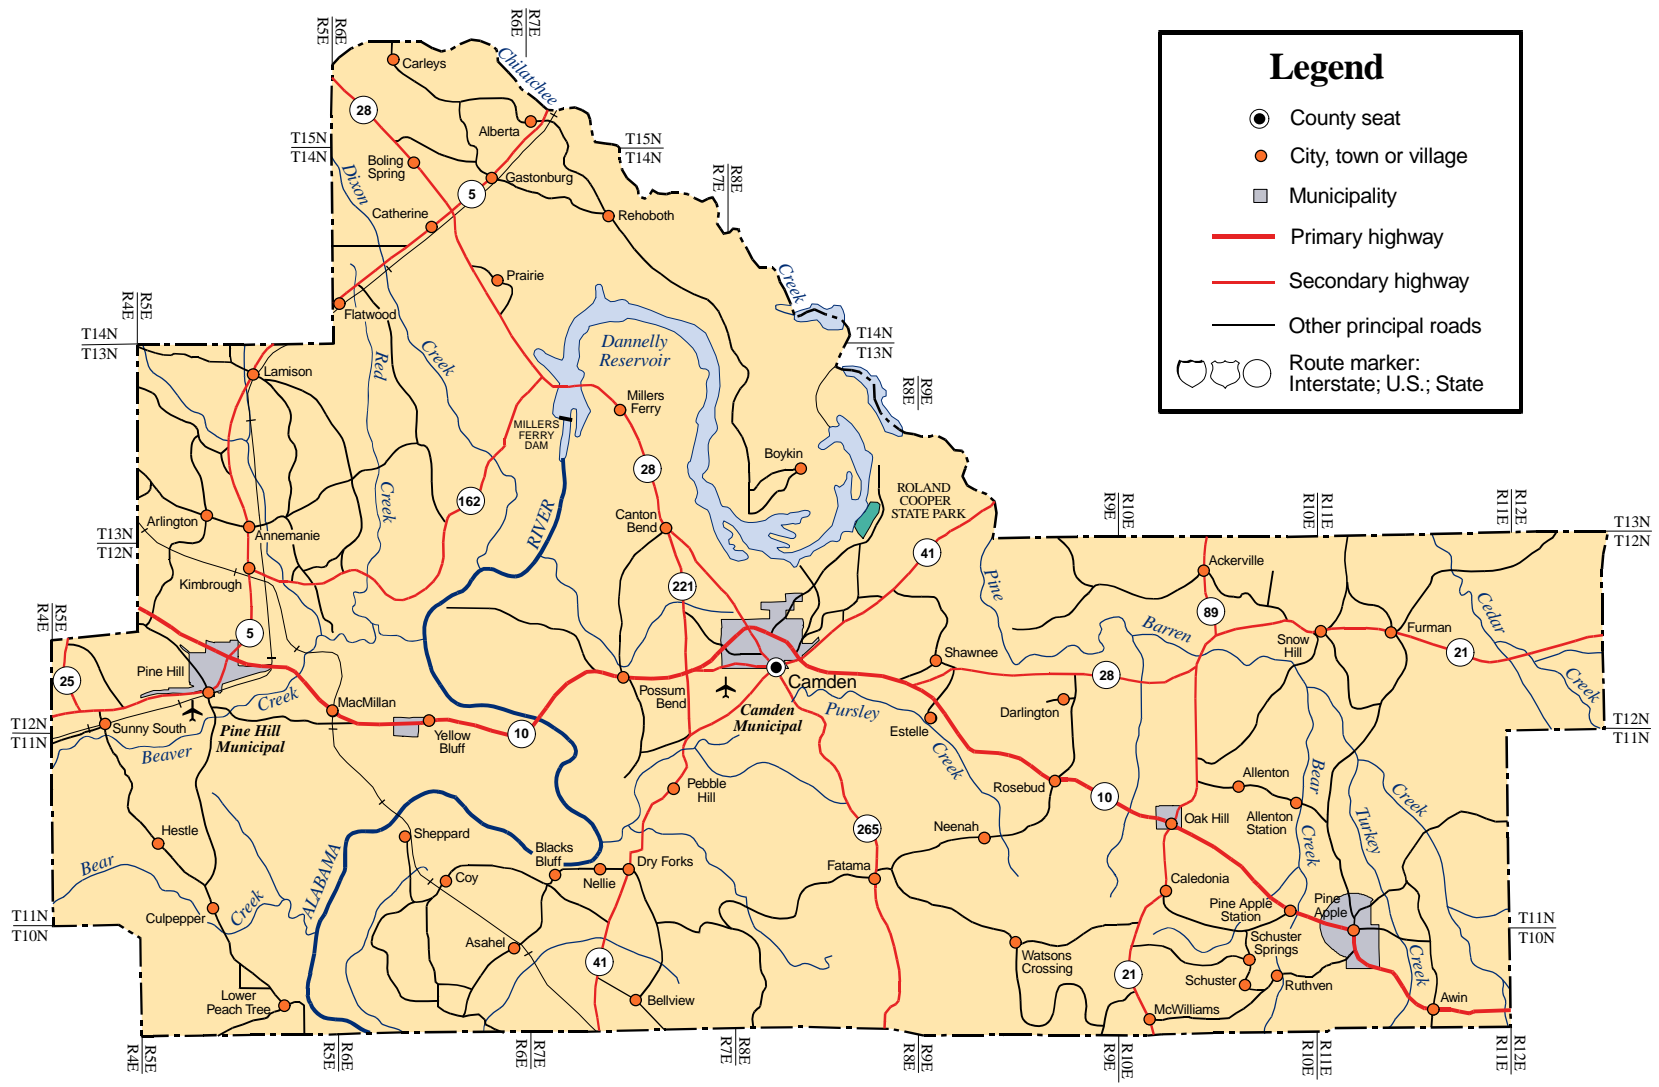

WILCOX COUNTY

Legend

- County seat
- City, town or village
- ▭ Municipality
- Primary highway
- Secondary highway
- Other principal roads
- Route marker:
Interstate; U.S.; State

Produced by the Dept. of Geography
College of Arts and Sciences
The University of Alabama

Population Key

BIRMINGHAM.....	100,000 to 500,000
Tuscaloosa.....	50,000 to 100,000
Gadsden.....	25,000 to 50,000
Albertville.....	5,000 to 25,000
Foley.....	1,000 to 5,000
Brilliant.....	500 to 1,000
Elkmont.....	up to 500