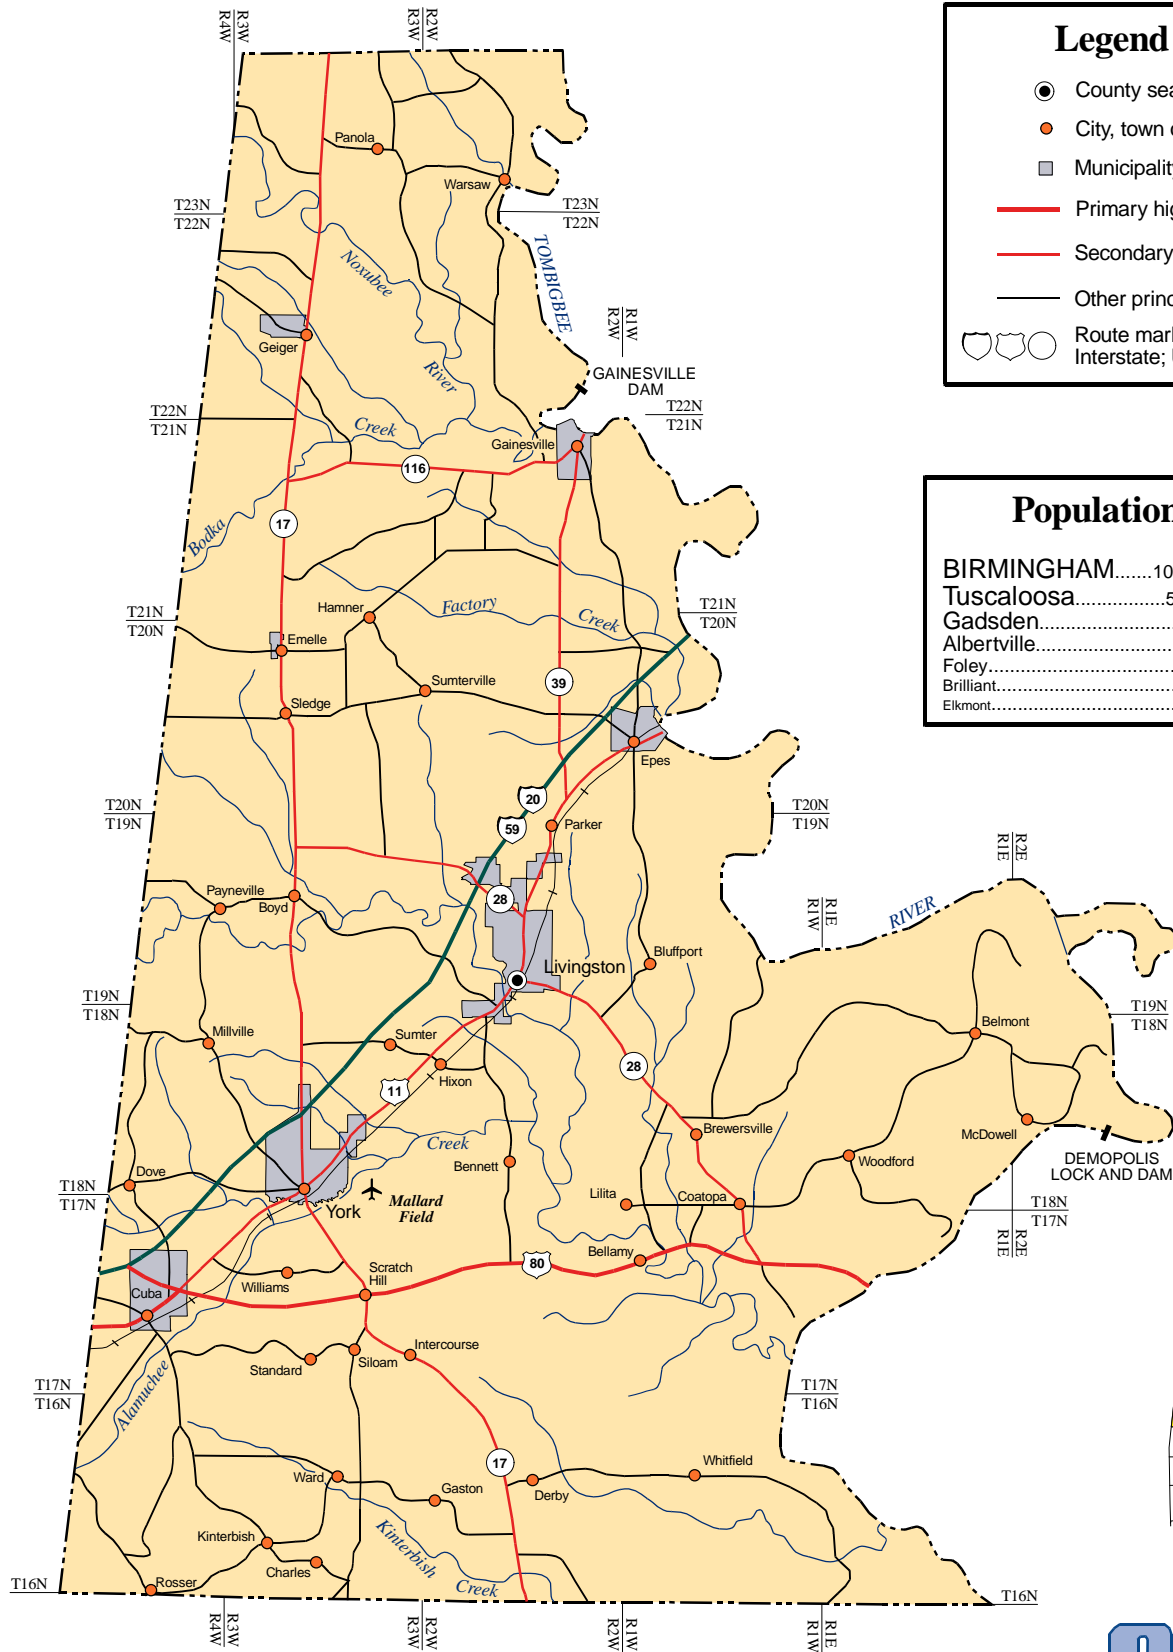

# SUMTER COUNTY

### Legend

- County seat
- City, town or village
- Municipality
- Primary highway
- Secondary highway
- Other principal roads
- Route marker:  
Interstate; U.S.; State

### Population Key

BIRMINGHAM	.....100,000 to 500,000
Tuscaloosa	.....50,000 to 100,000
Gadsden	.....25,000 to 50,000
Albertville	.....5,000 to 25,000
Foley	.....1,000 to 5,000
Brilliant	.....500 to 1,000
Elkmont	.....up to 500

Produced by the Dept. of Geography  
College of Arts and Sciences  
The University of Alabama