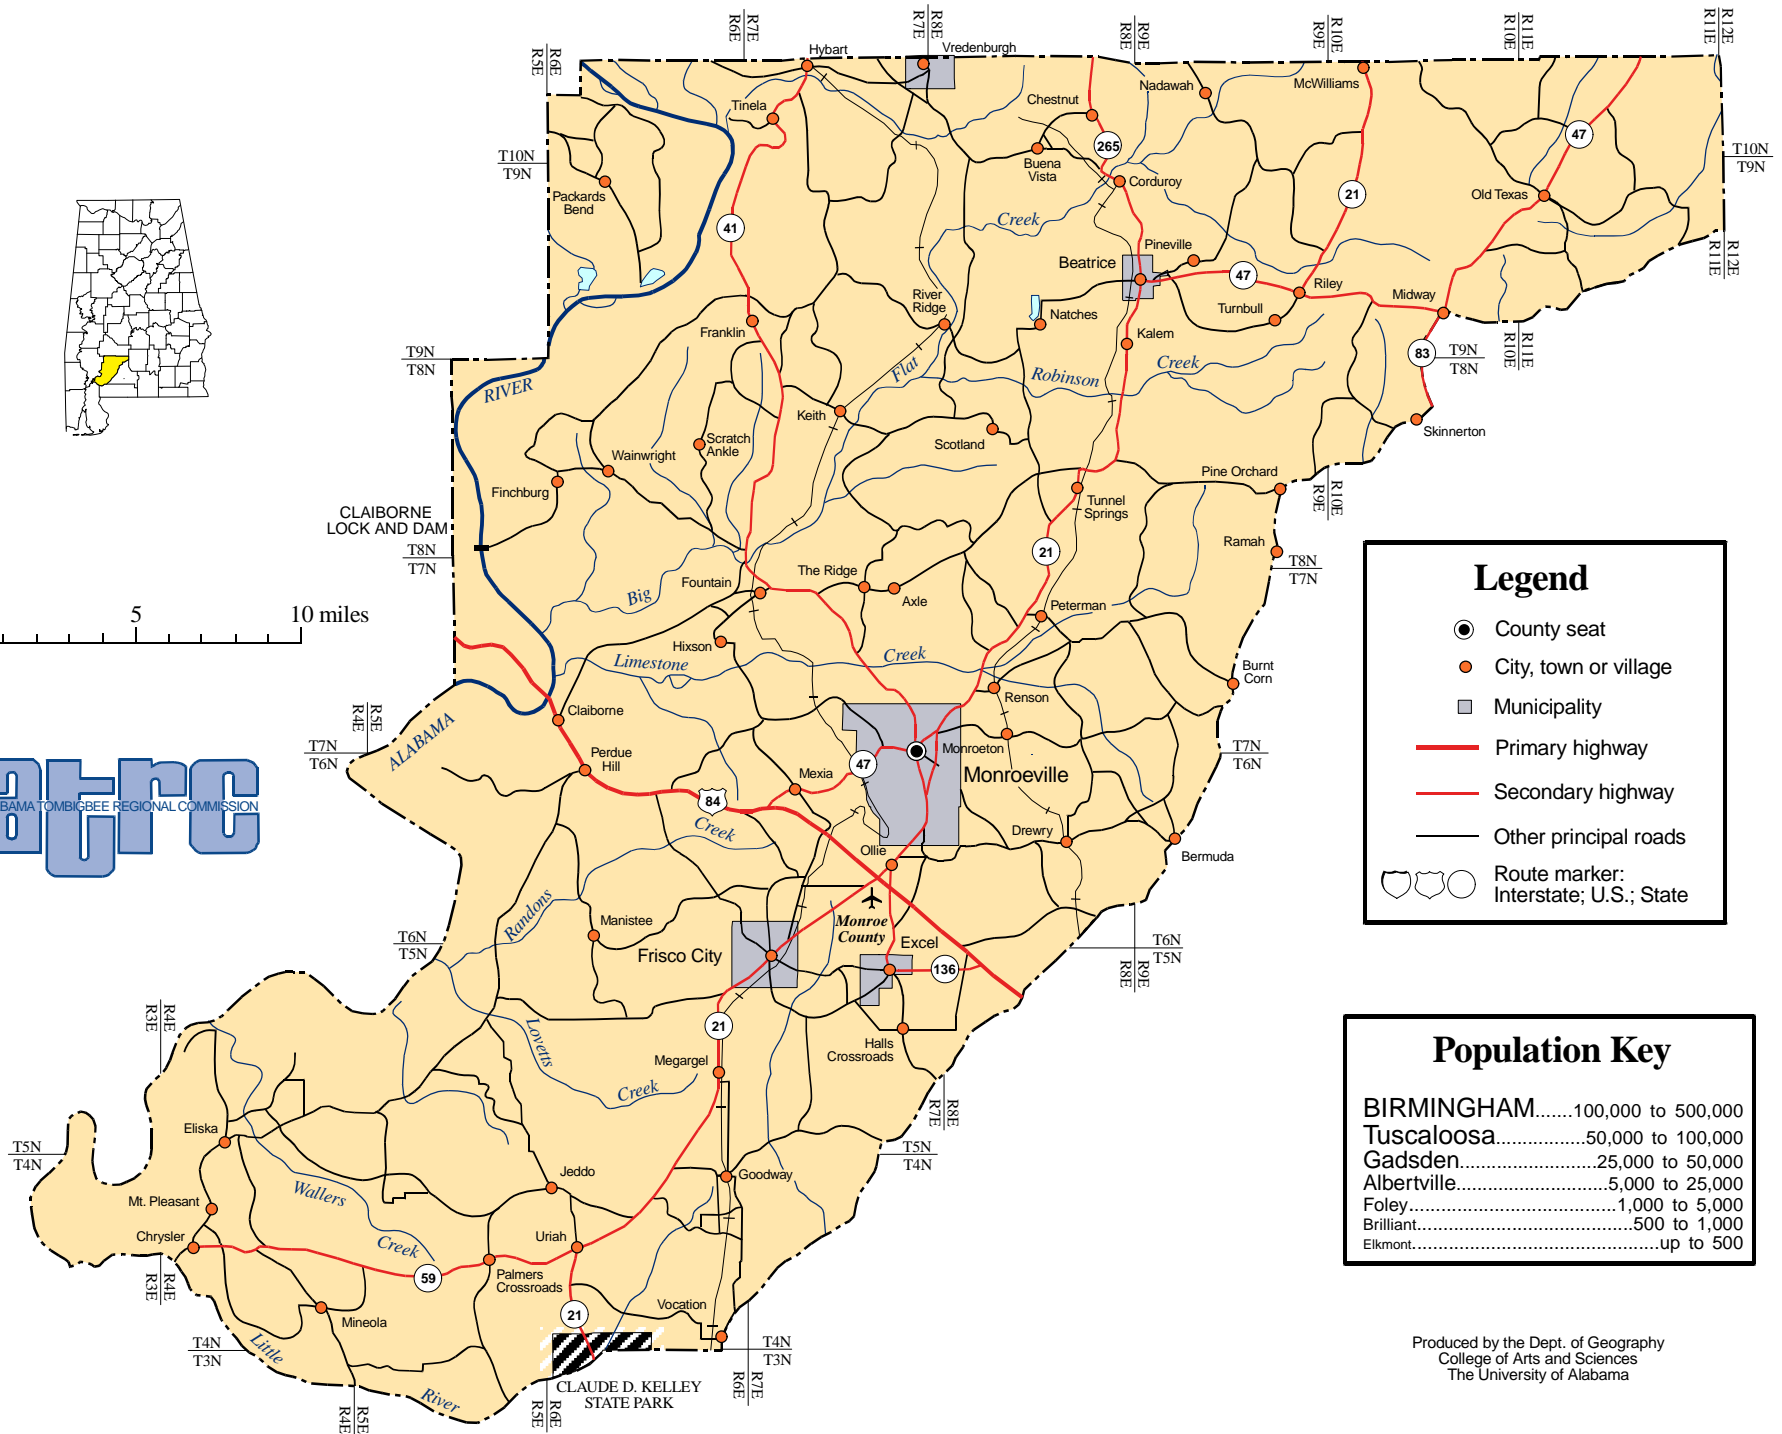

# MONROE COUNTY

### Legend

- County seat
- City, town or village
- Municipality
- Primary highway
- Secondary highway
- Other principal roads
- Route marker: Interstate; U.S.; State

### Population Key

BIRMINGHAM.....	100,000 to 500,000
Tuscaloosa.....	50,000 to 100,000
Gadsden.....	25,000 to 50,000
Albertville.....	5,000 to 25,000
Foley.....	1,000 to 5,000
Brilliant.....	500 to 1,000
Elkmont.....	up to 500

Produced by the Dept. of Geography  
College of Arts and Sciences  
The University of Alabama