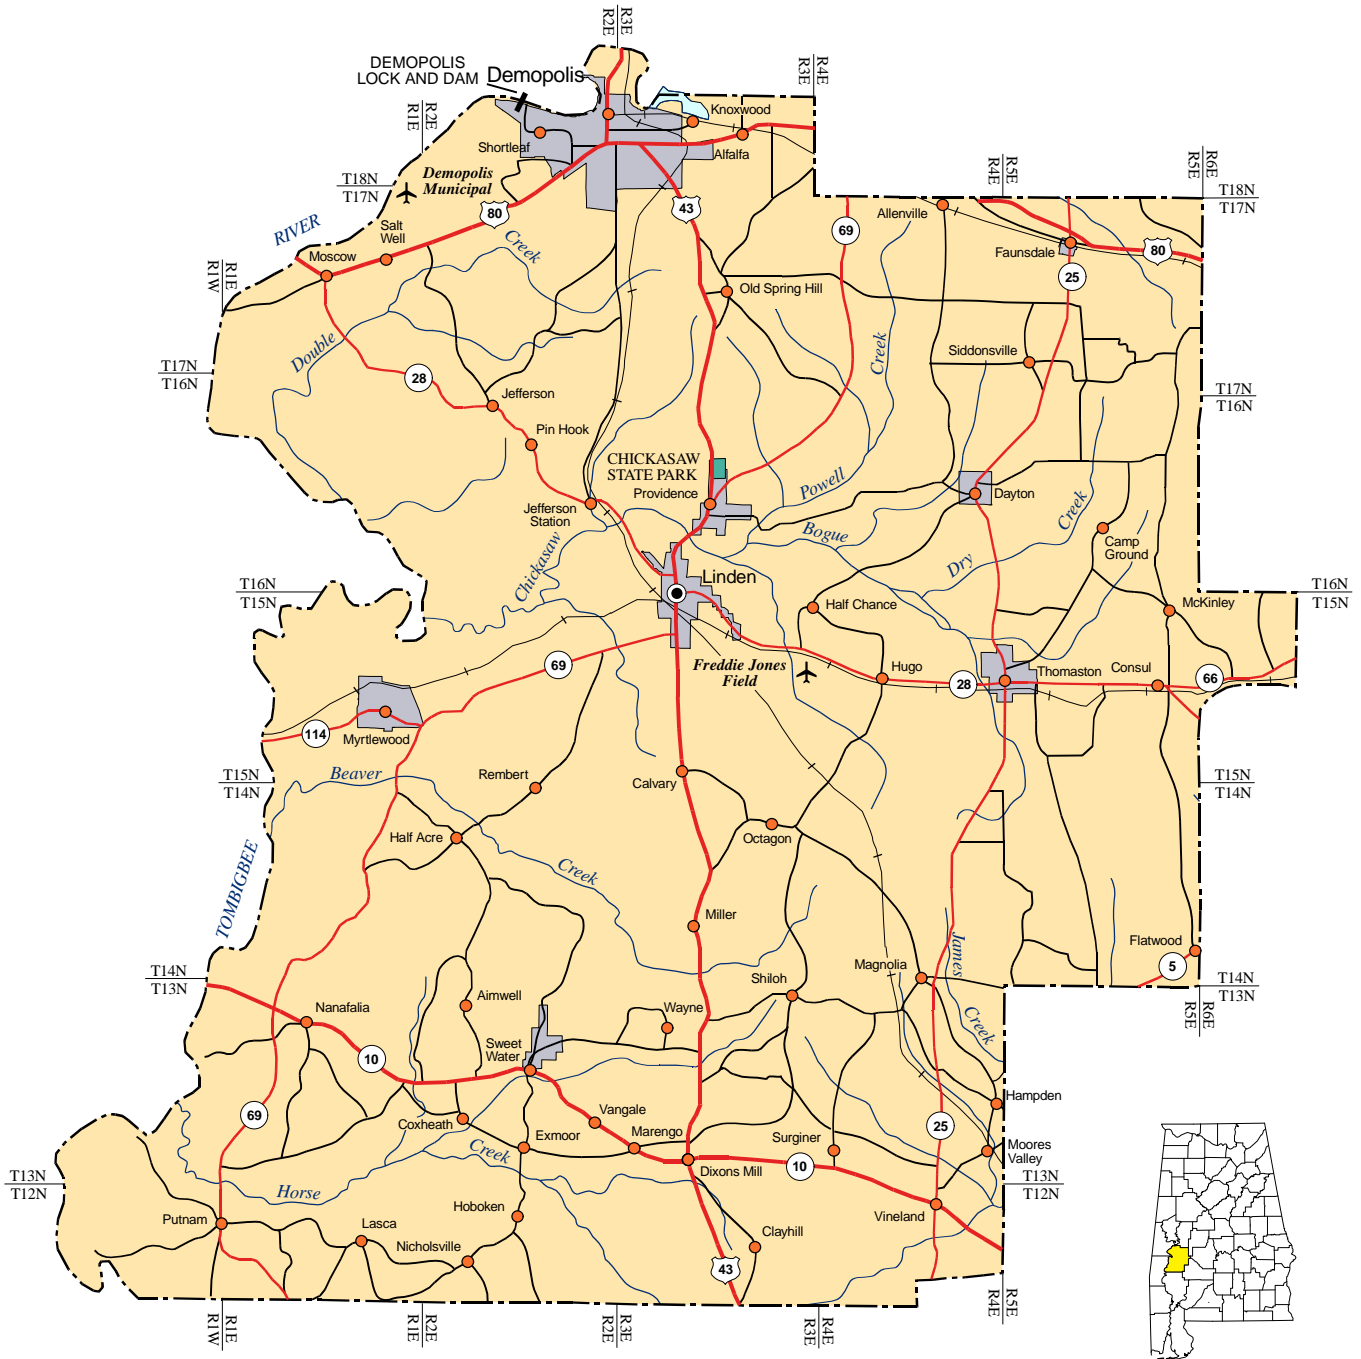

MARENGO COUNTY

Legend

- County seat
- City, town or village
- Municipality
- Primary highway
- Secondary highway
- Other principal roads
- Route marker:
Interstate; U.S.; State

Population Key

BIRMINGHAM.....	100,000 to 500,000
Tuscaloosa.....	50,000 to 100,000
Gadsden.....	25,000 to 50,000
Albertville.....	5,000 to 25,000
Foley.....	1,000 to 5,000
Brilliant.....	500 to 1,000
Elkmont.....	up to 500