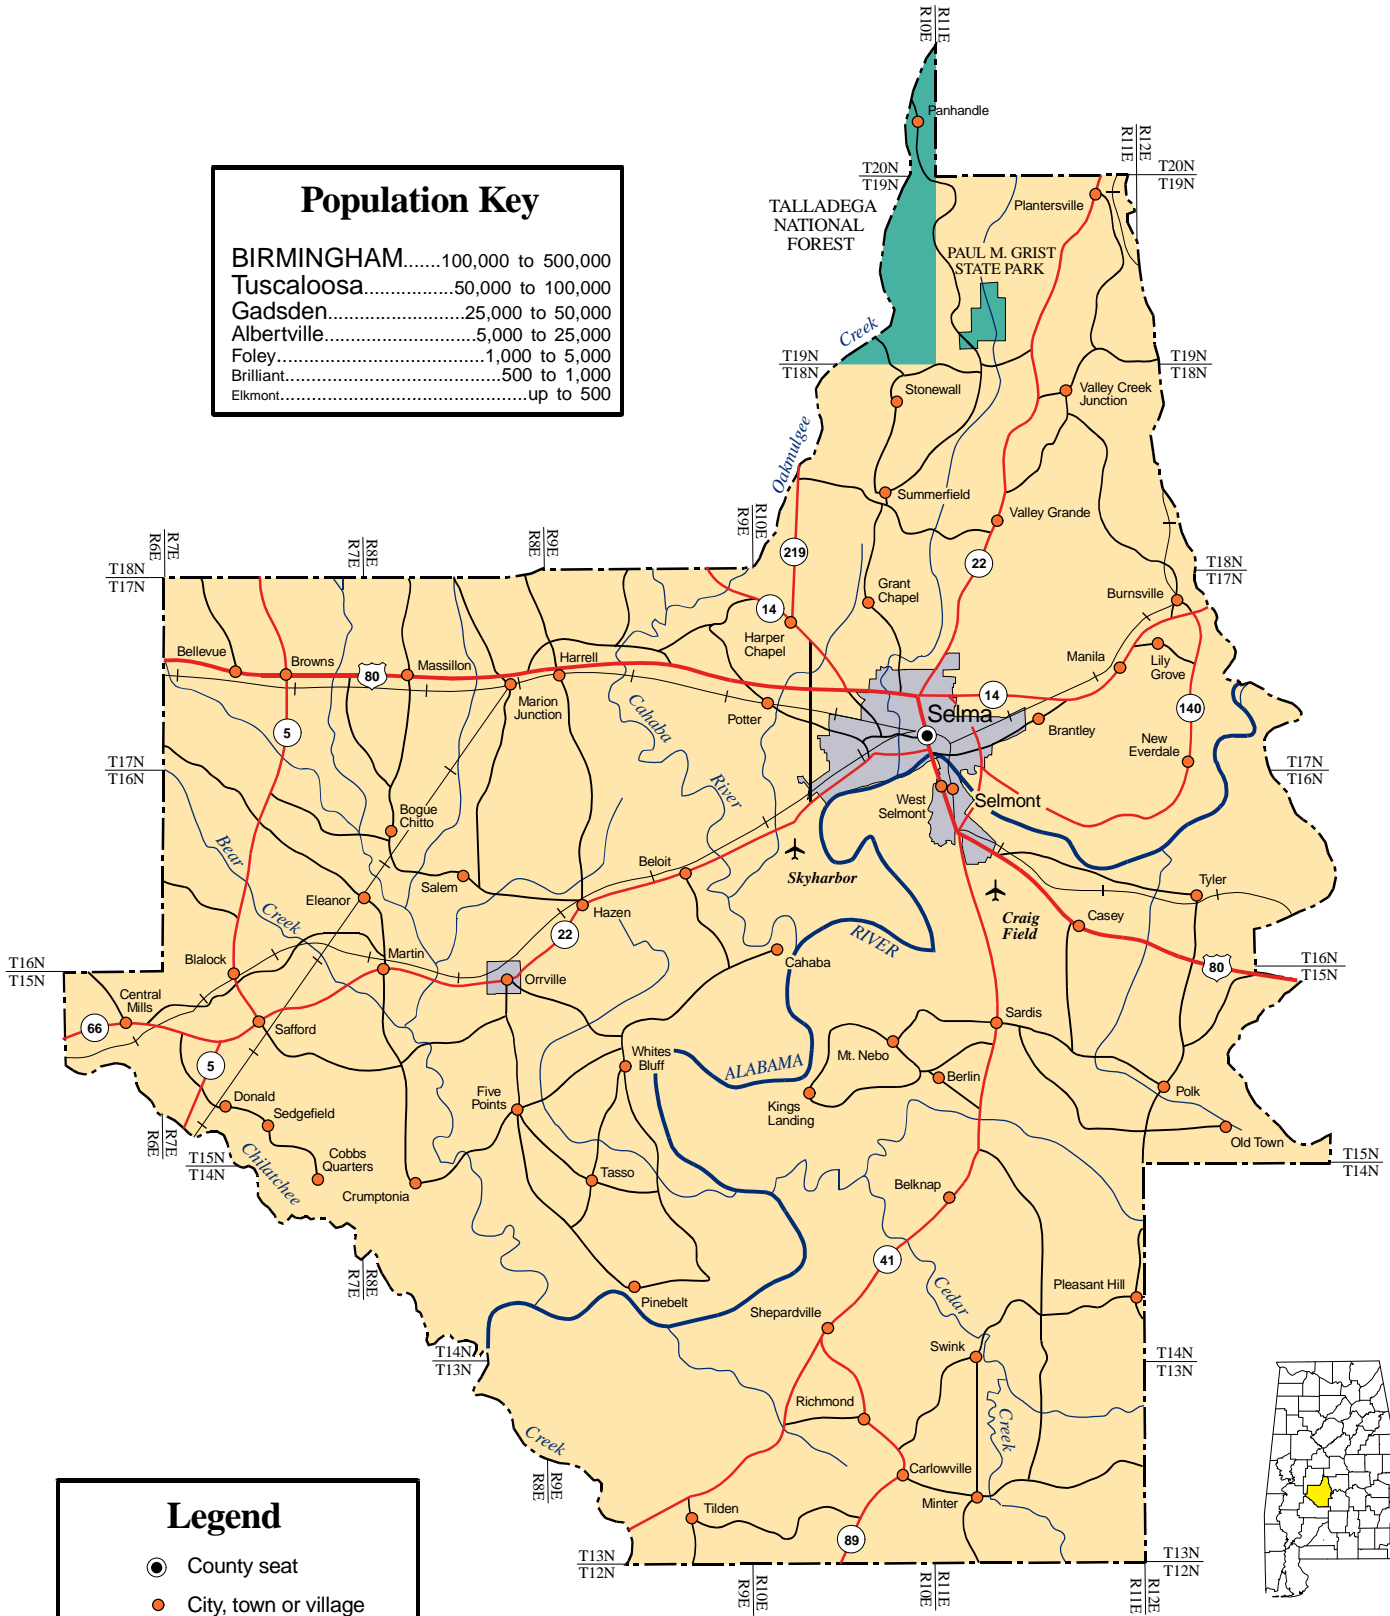

DALLAS COUNTY

Population Key

BIRMINGHAM.....	100,000 to 500,000
Tuscaloosa.....	50,000 to 100,000
Gadsden.....	25,000 to 50,000
Albertville.....	5,000 to 25,000
Foley.....	1,000 to 5,000
Brilliant.....	500 to 1,000
Elkmont.....	up to 500

Legend

- County seat
- City, town or village
- Municipality
- Primary highway
- Secondary highway
- Other principal roads
- Route marker:
Interstate; U.S.; State

0 5 10 miles