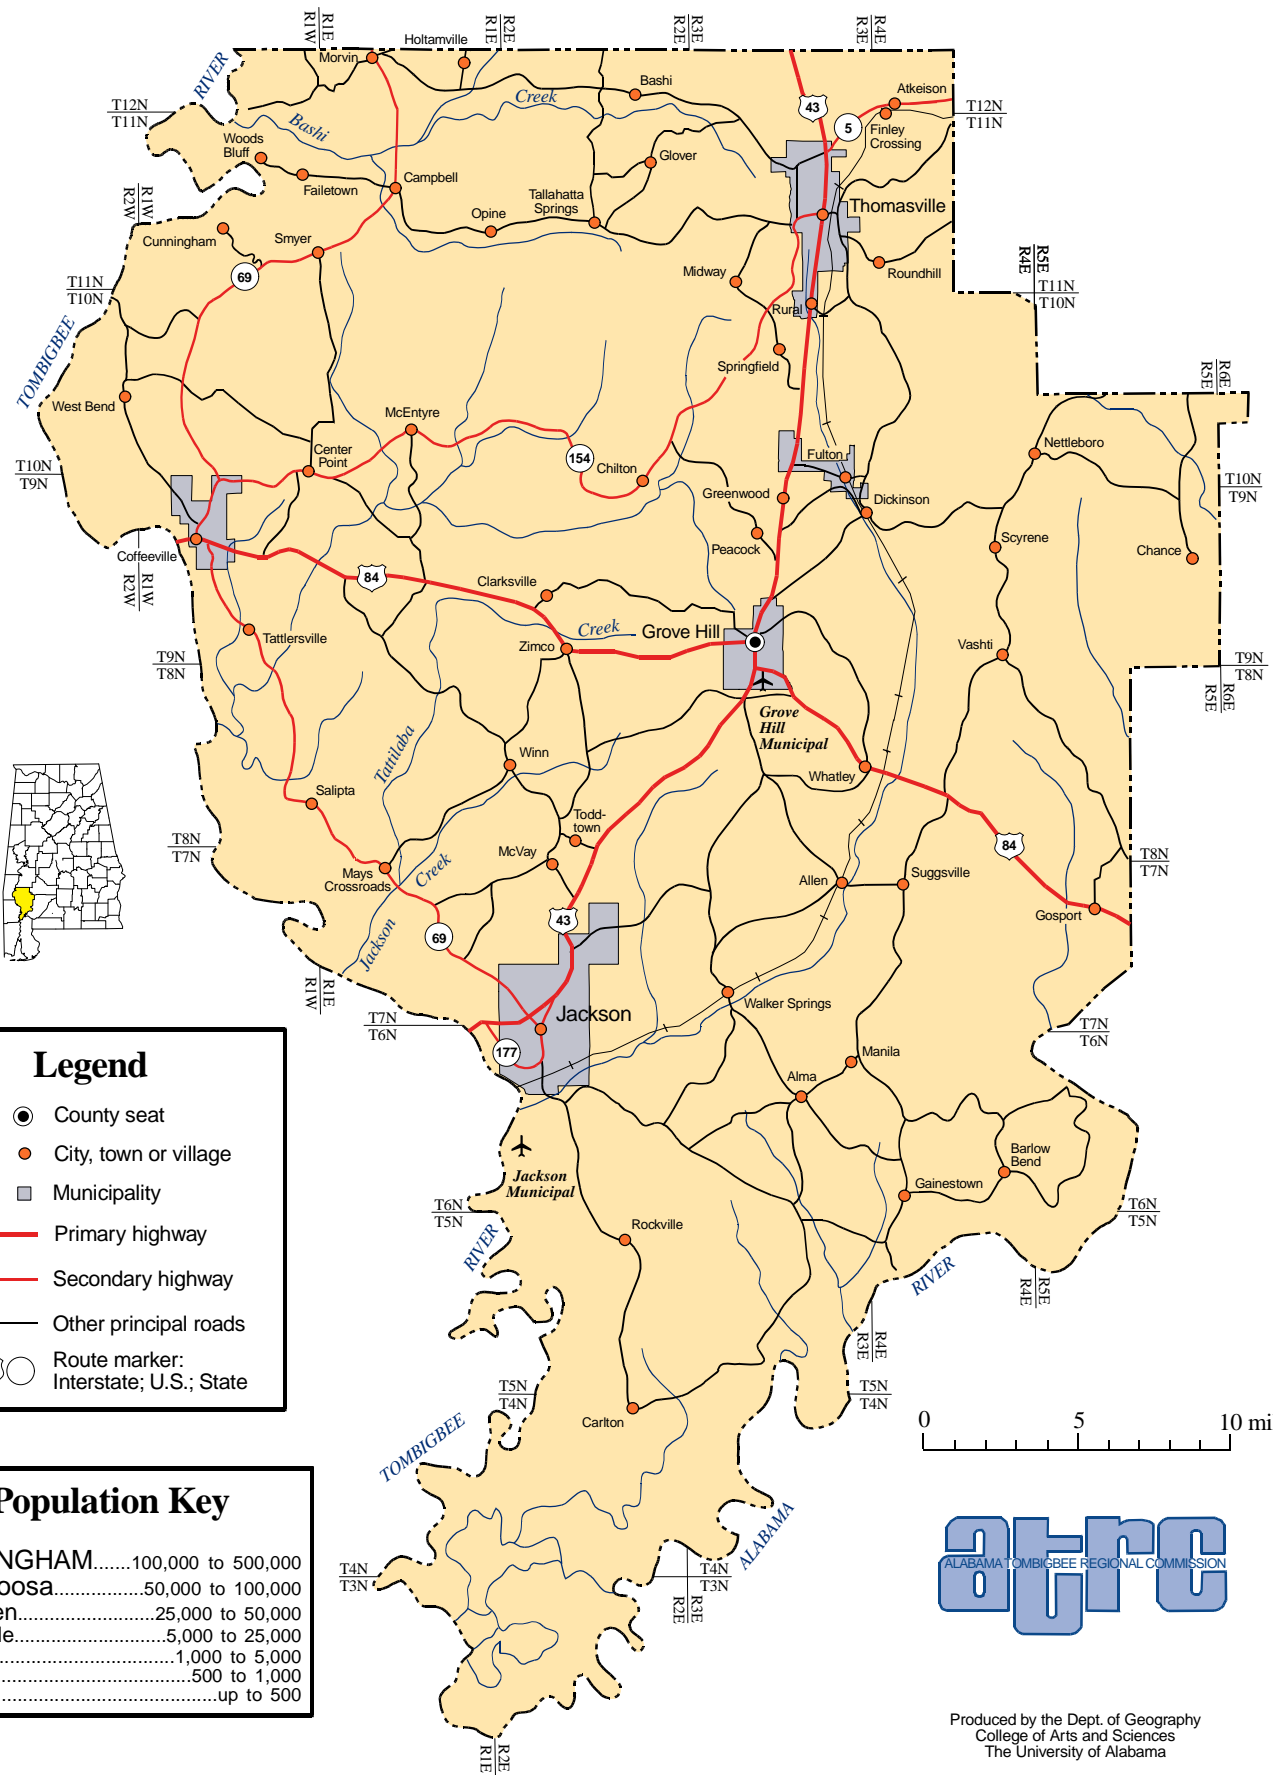

CLARKE COUNTY

Legend

- County seat
- City, town or village
- ▭ Municipality
- Primary highway
- Secondary highway
- Other principal roads
- ⬢ Route marker:
Interstate; U.S.; State

Produced by the Dept. of Geography
College of Arts and Sciences
The University of Alabama

Population Key

BIRMINGHAM.....	100,000 to 500,000
Tuscaloosa.....	50,000 to 100,000
Gadsden.....	25,000 to 50,000
Albertville.....	5,000 to 25,000
Foley.....	1,000 to 5,000
Brilliant.....	500 to 1,000
Elkmont.....	up to 500