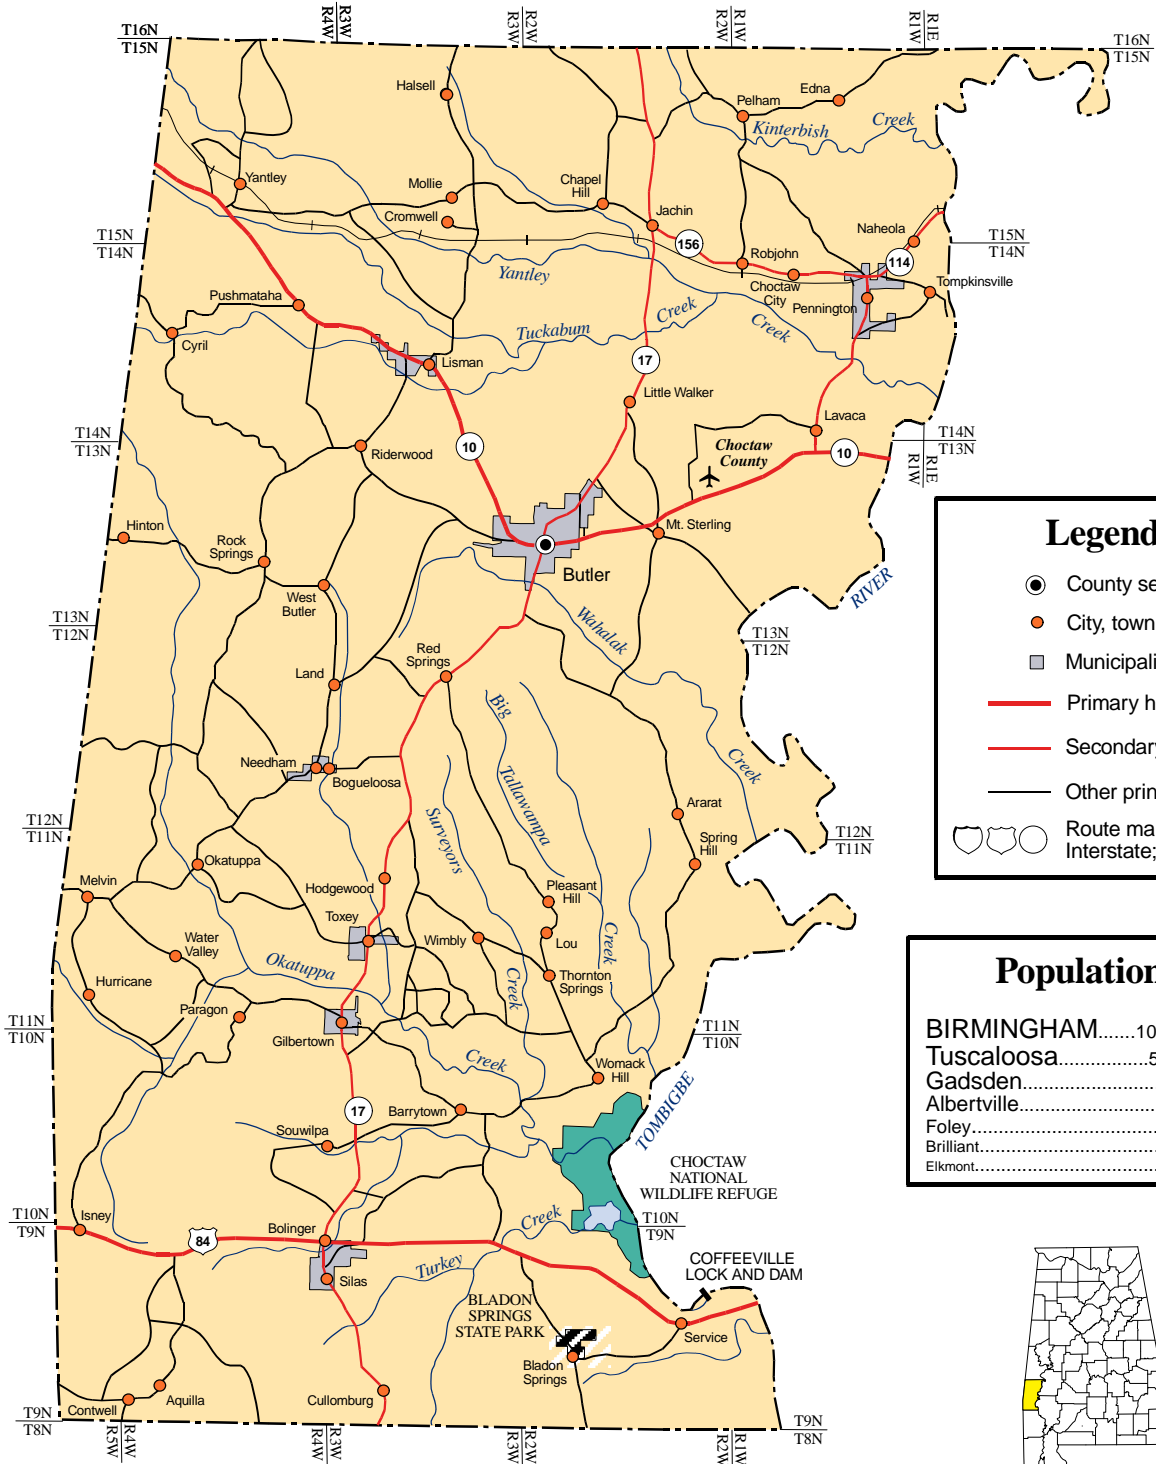

CHOCTAW COUNTY

Legend

- County seat
- City, town or village
- Municipality
- Primary highway
- Secondary highway
- Other principal roads
- Route marker:
Interstate; U.S.; State

Population

BIRMINGHAM100,000 to 500,000
Tuscaloosa50,000 to 100,000
Gadsden25,000 to 50,000
Albertville5,000 to 25,000
Foley1,000 to 5,000
Brilliant500 to 1,000
Elkmontup to 500

Produced by the Dept. of Geography
College of Arts and Sciences
The University of Alabama