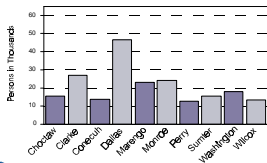

ALABAMA TOMBIGBEE REGION

County Population, 1999

Civilian Labor Force, 2000

Unemployment Rate, 2000

ALABAMA TOMBIGBEE

}