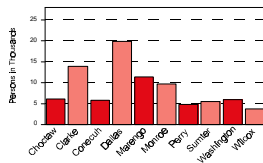

ALABAMA TOMBIGBEE REGION

County Population, 1999

Civilian Labor Force, 2000

Unemployment Rate, 2000

ALABAMA TOMBIGBEE

}