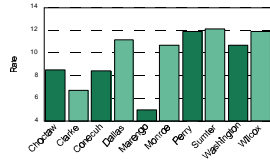

ALABAMA TOMBIGBEE REGION

County Population, 1999

Civilian Labor Force, 2000

Unemployment Rate, 2000

ALABAMA TOMBIGBEE

}