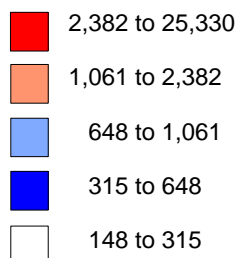

Total Automobile Accidents, 2001

Accidents, by County

Produced by: Cartographic Research Lab
Department of Geography
University of Alabama

Source: Alabama Highway Dept, 2001