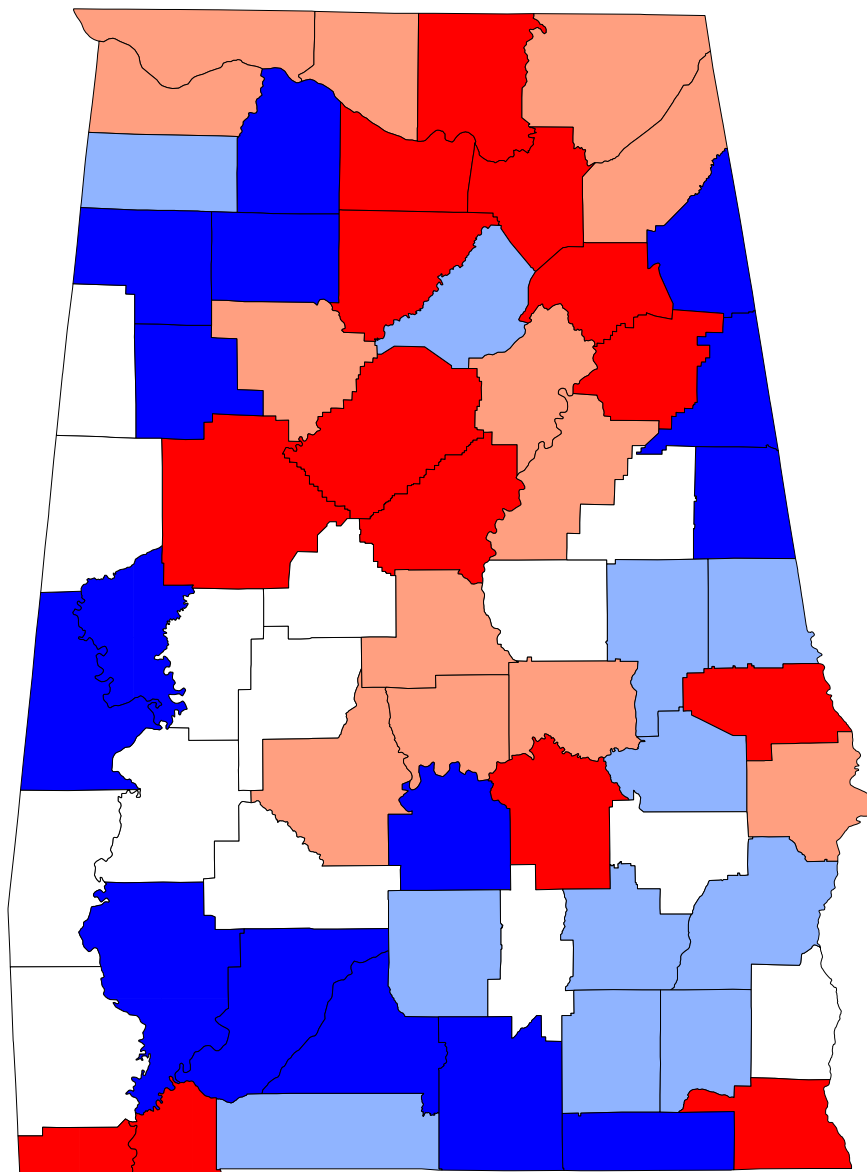

Total Automobile Accidents, 2001

Accidents, by County

Produced by: Cartographic Research Lab
Department of Geography
University of Alabama

Source: Alabama Highway Dept, 2001