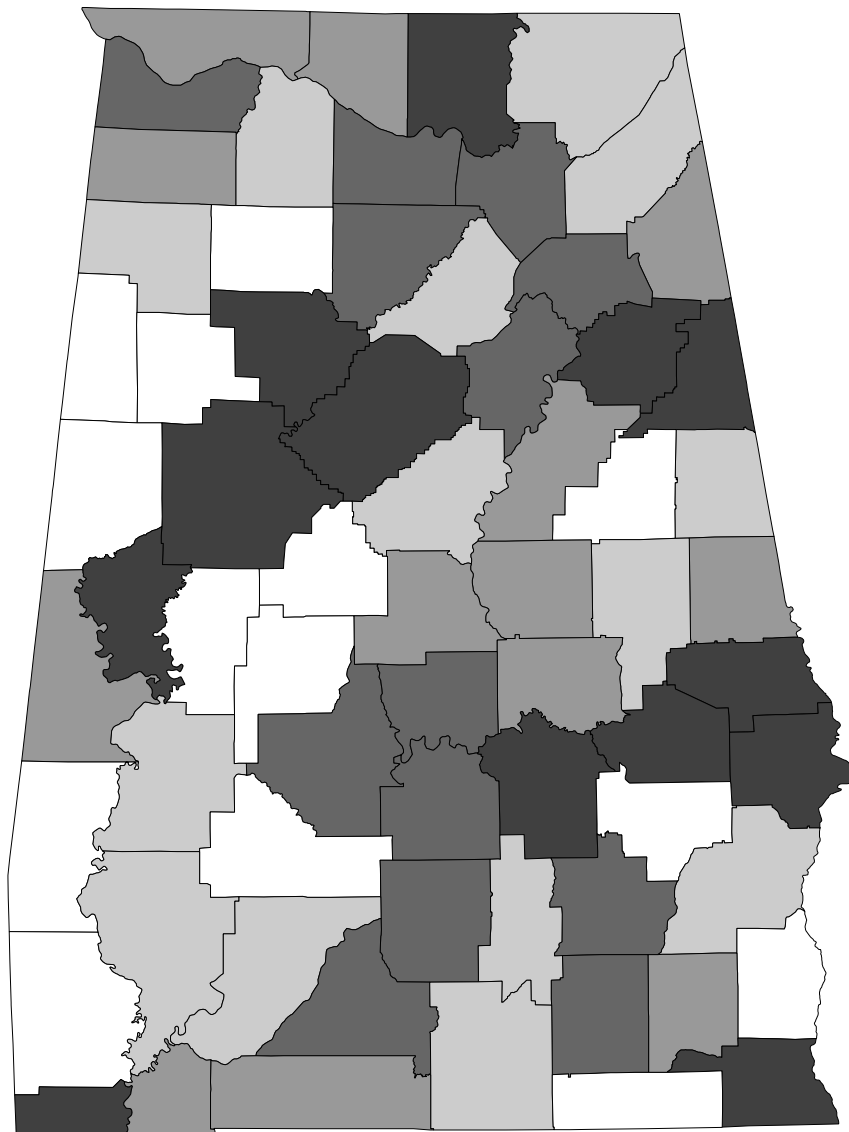

Total Automobile Accidents, 2009

Accidents per 100 People 15 years and older

Produced by: Cartographic Research Lab
Source: Alabama Highway
Department, 2001, 2009