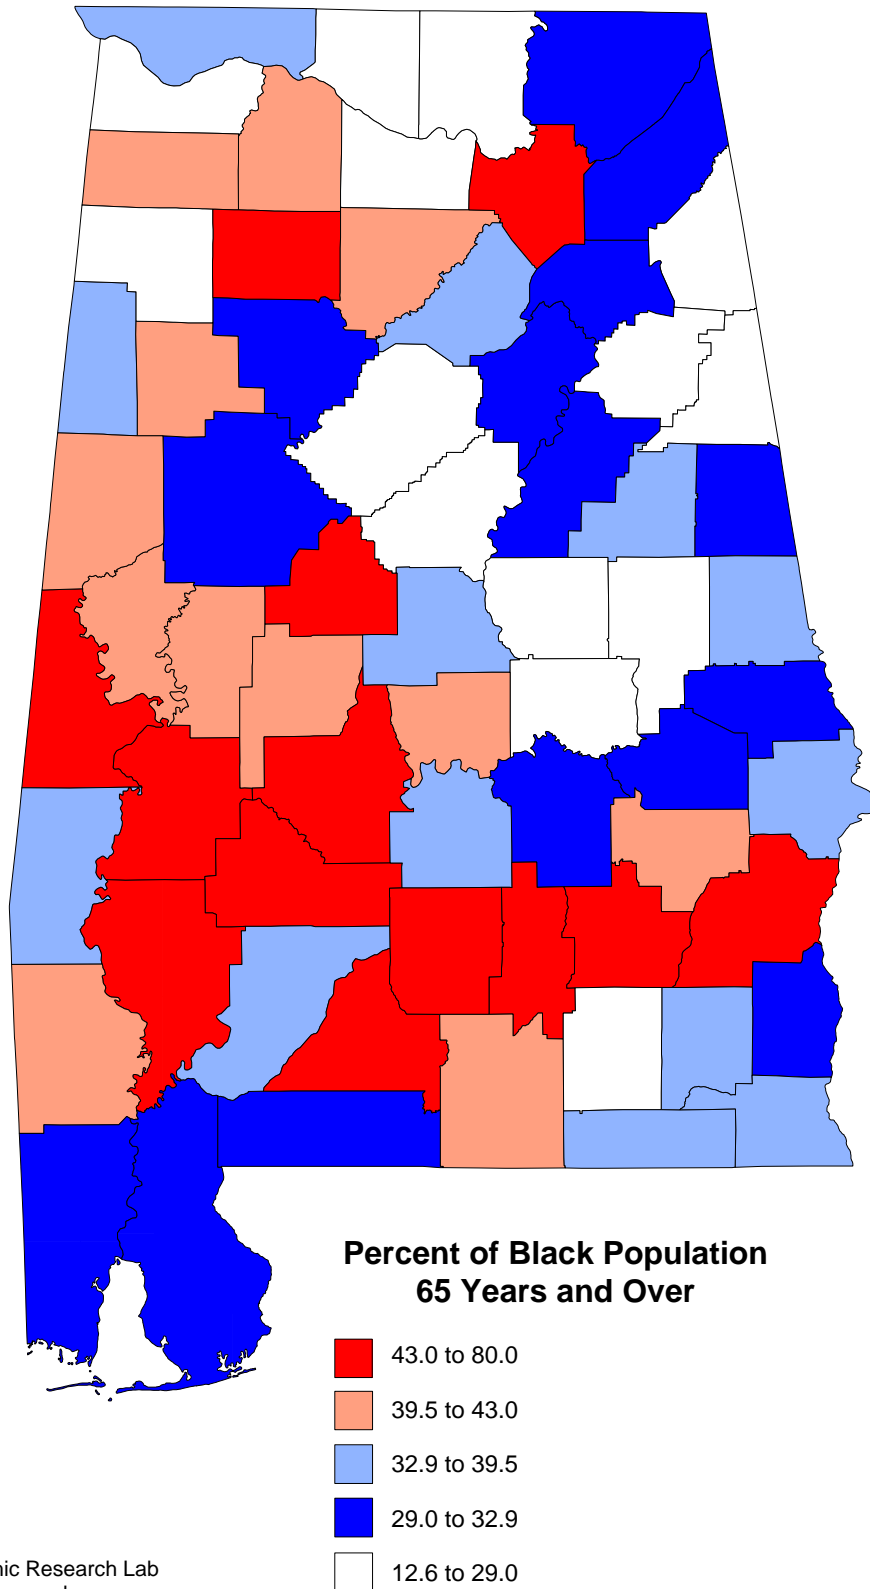

# Poverty of Black Persons 65 Years and Over, 1999

Produced by: Cartographic Research Lab  
Department of Geography  
University of Alabama

Source: Bureau of the Census, 2000