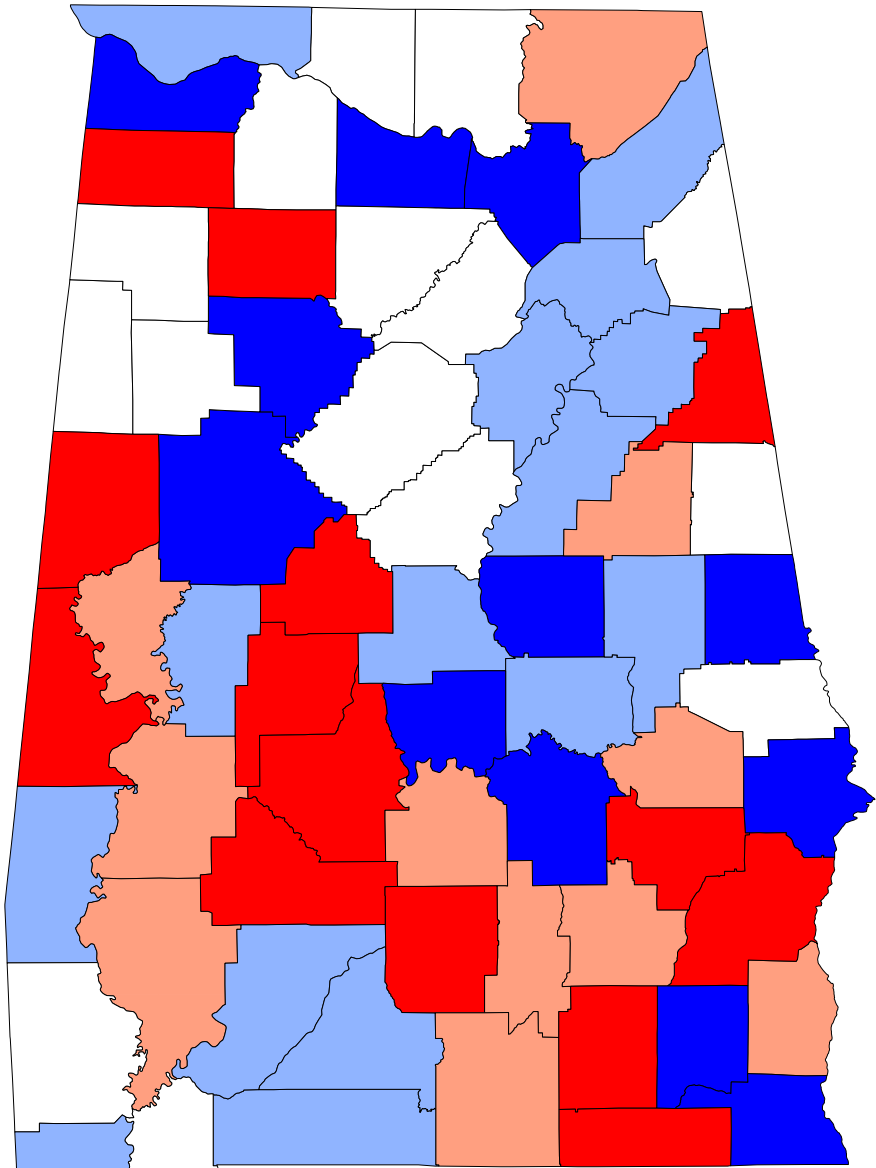

# Black Child Poverty, 1999

**Percent of Black Population Under 18 Years**

- 50.8 to 89.8
- 46.9 to 50.8
- 40.6 to 46.9
- 34.5 to 40.6
- 19.8 to 34.5

Produced by: Cartographic Research Lab  
Department of Geography  
University of Alabama

Source: Bureau of the Census, 2000