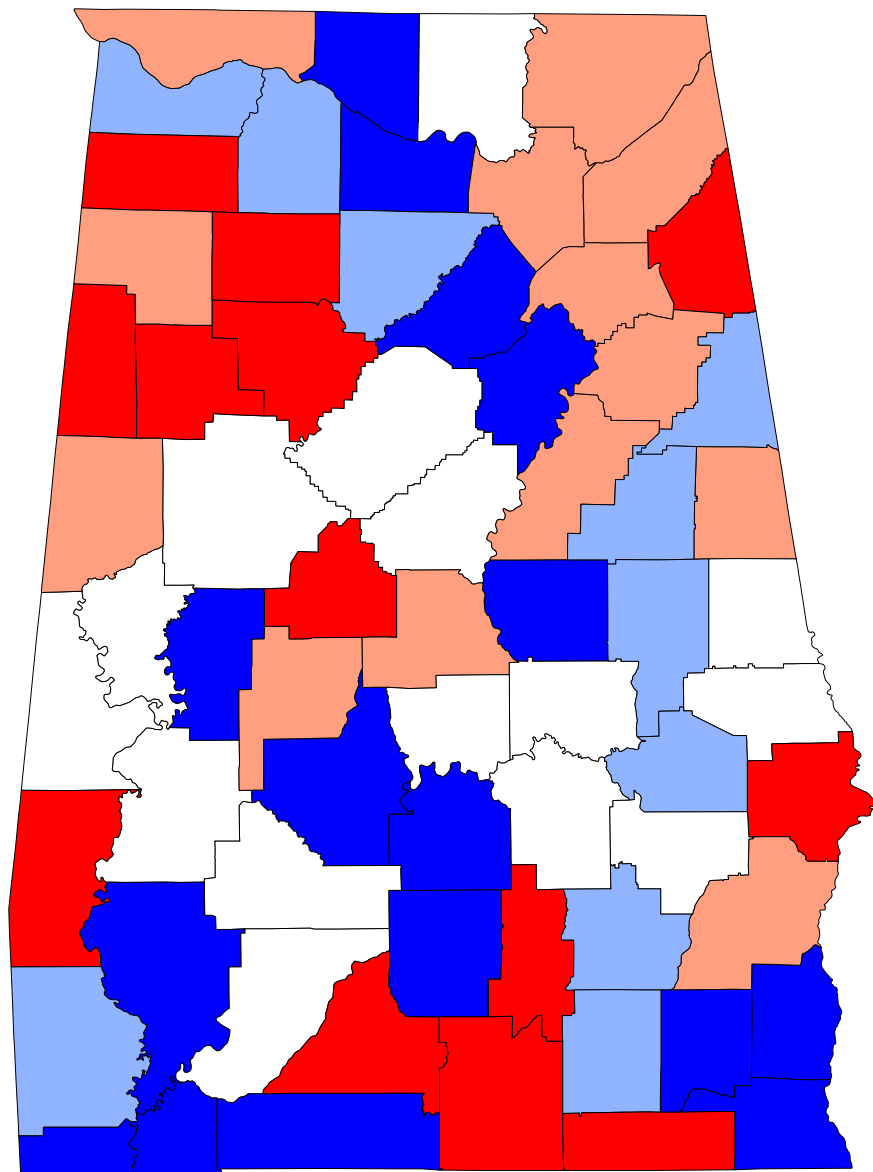

# White Child Poverty, 1999

**Percent of White Population Under 18 Years**

Produced by: Cartographic Research Lab  
Department of Geography  
University of Alabama

Source: Bureau of the Census, 2000