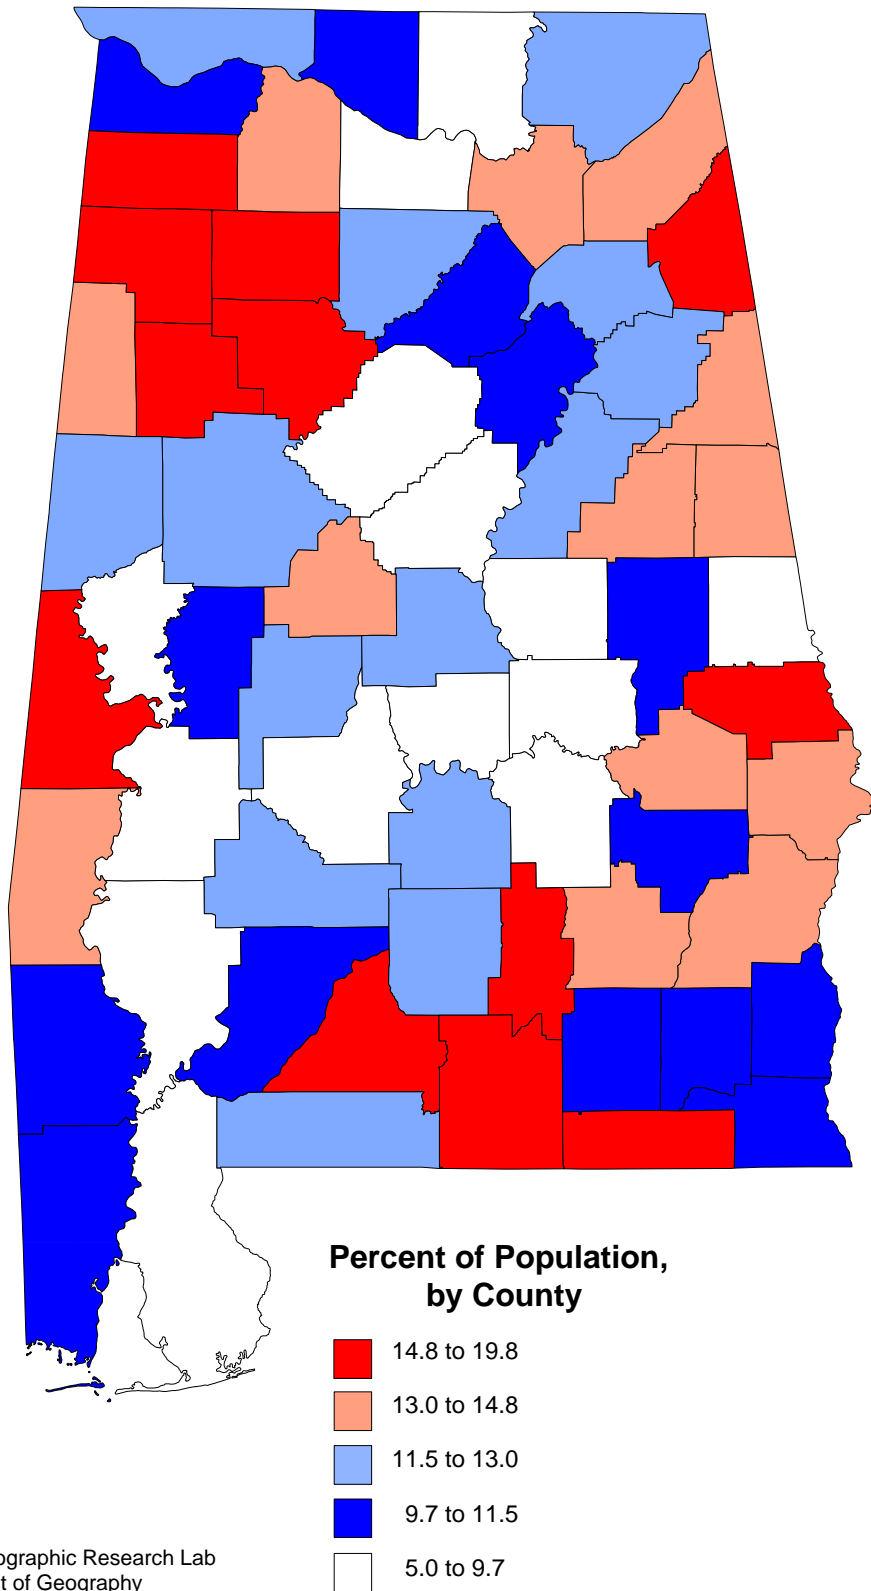

White Poverty Rate, 1999

Produced by: Cartographic Research Lab
Department of Geography
University of Alabama

Source: Bureau of the Census 2000