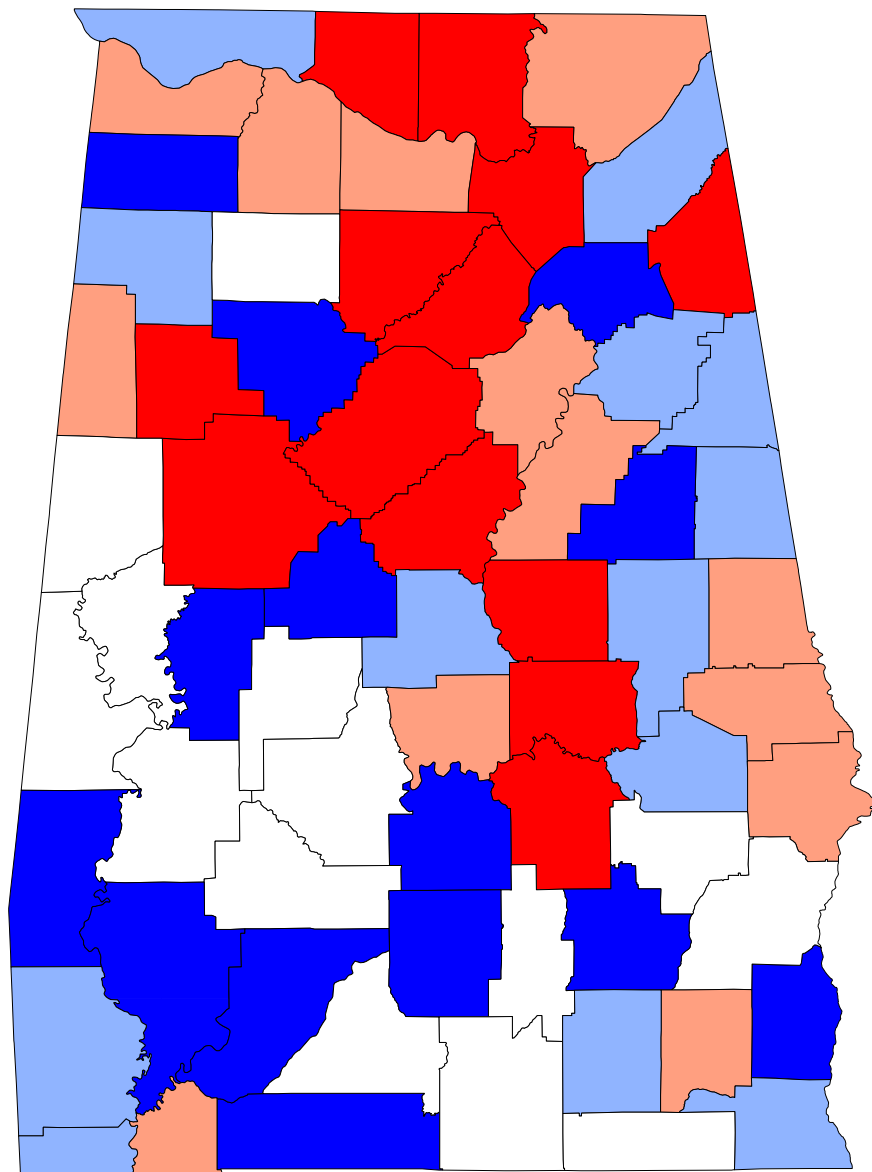

Black Median Household Income, 1999

Dollars, by County

Produced by: Cartographic Research Lab
Department of Geography
University of Alabama

Source: Bureau of the Census, 2000