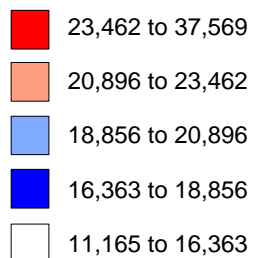

Black Median Household Income, 1999

Dollars, by County

Produced by: Cartographic Research Lab
Department of Geography
University of Alabama

Source: Bureau of the Census, 2000