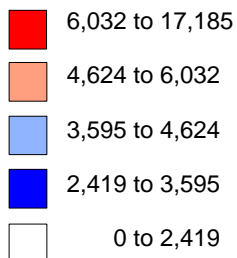

Population Per Dentist 2002

Population per Dentist

Produced by: Cartographic Research Lab
Department of Geography
University of Alabama

Source: Board of Dental Examiners of Alabama