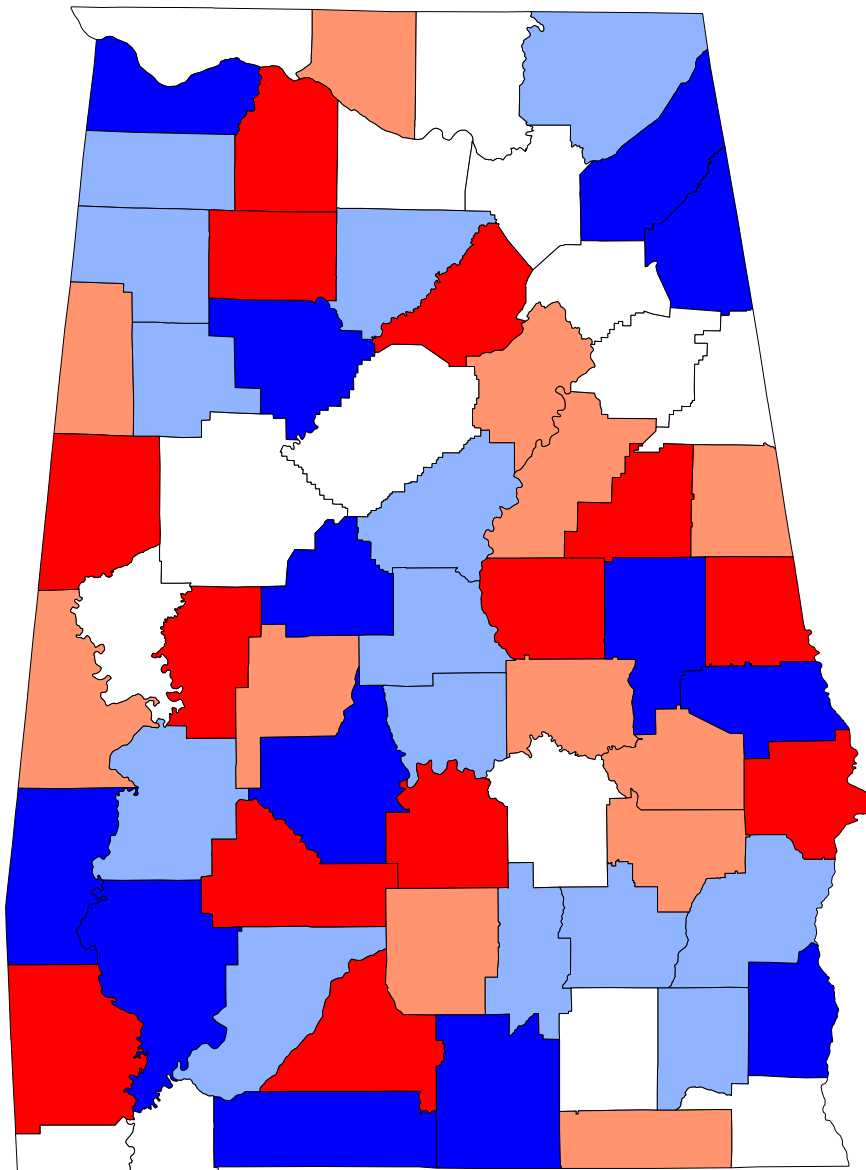

Population Per Dentist 2002

Population per Dentist

Produced by: Cartographic Research Lab
Department of Geography
University of Alabama

Source: Board of Dental Examiners of Alabama