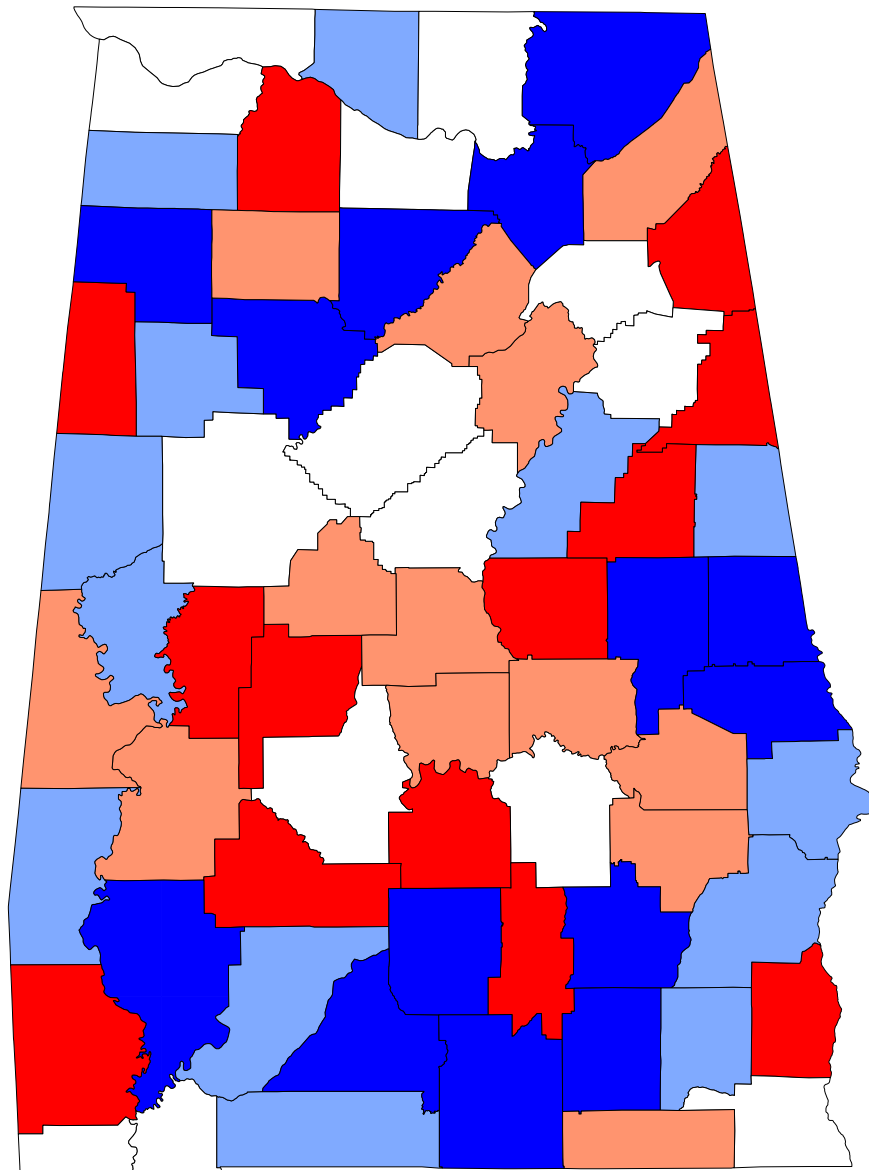

Population Per Physician 2002

Population per Physician

Produced by: Cartographic Research Lab
Department of Geography
University of Alabama

Source: Alabama Dept. of Public Health