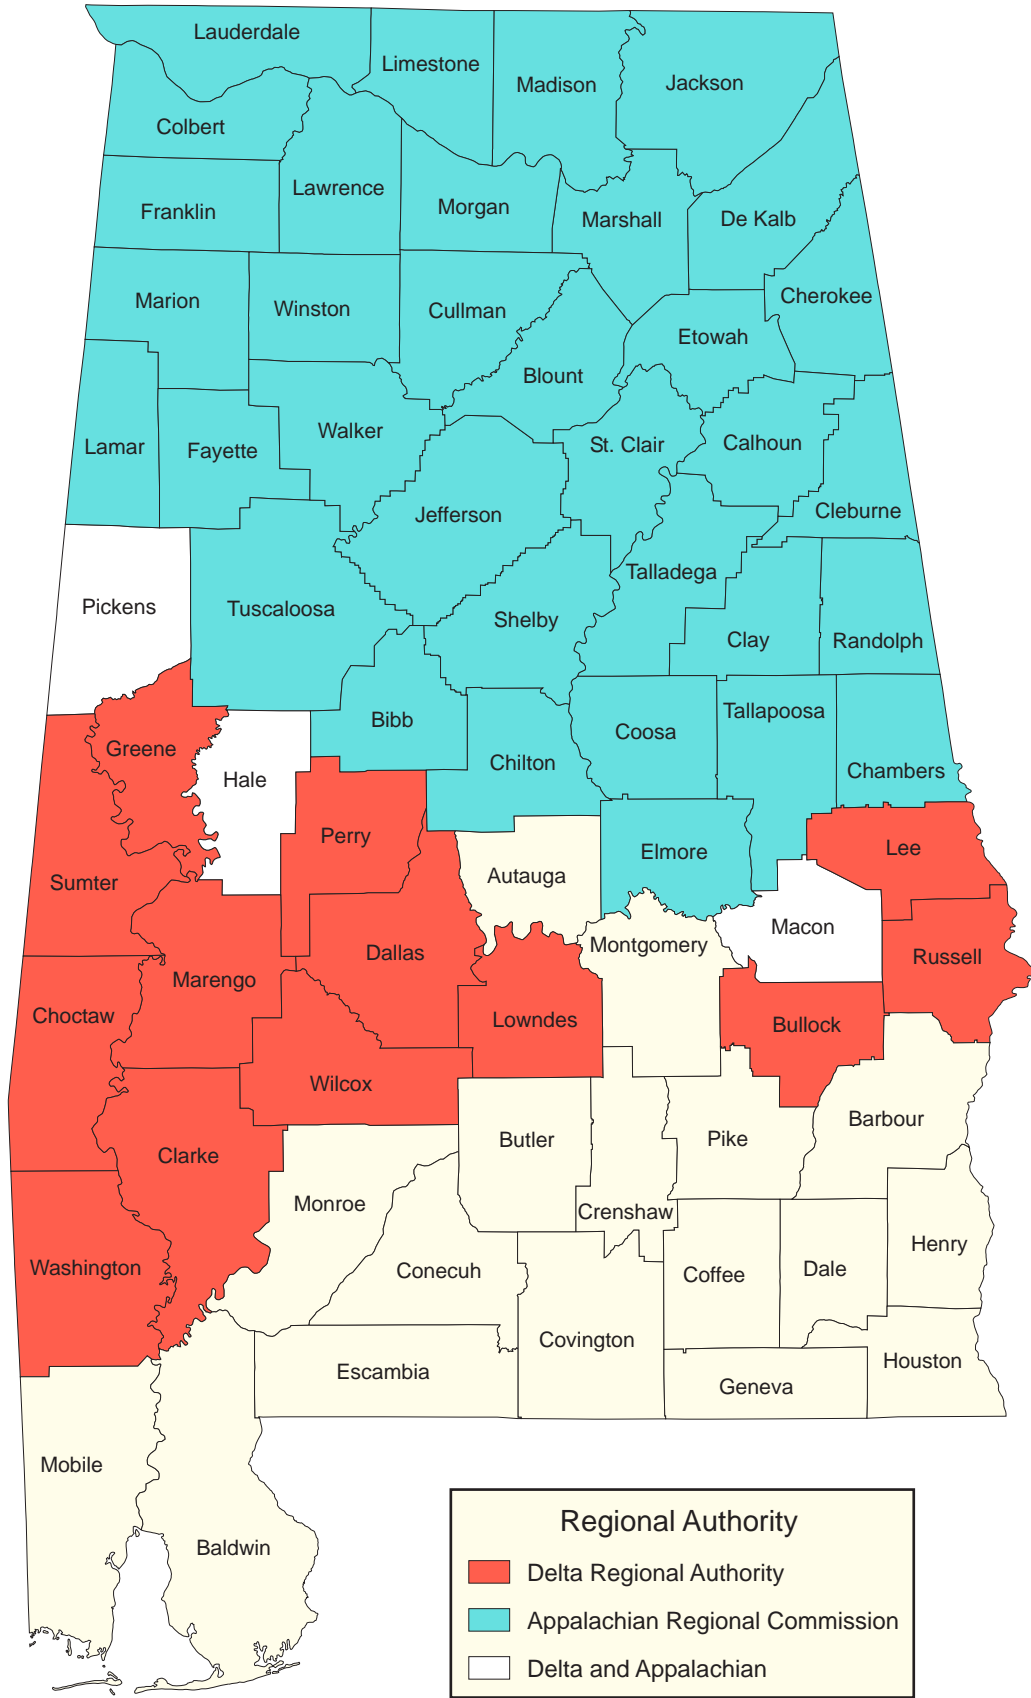

Alabama Counties under the Delta Regional Authority or Appalachian Regional Commission

Regional Authority

- Delta Regional Authority
- Appalachian Regional Commission
- Delta and Appalachian