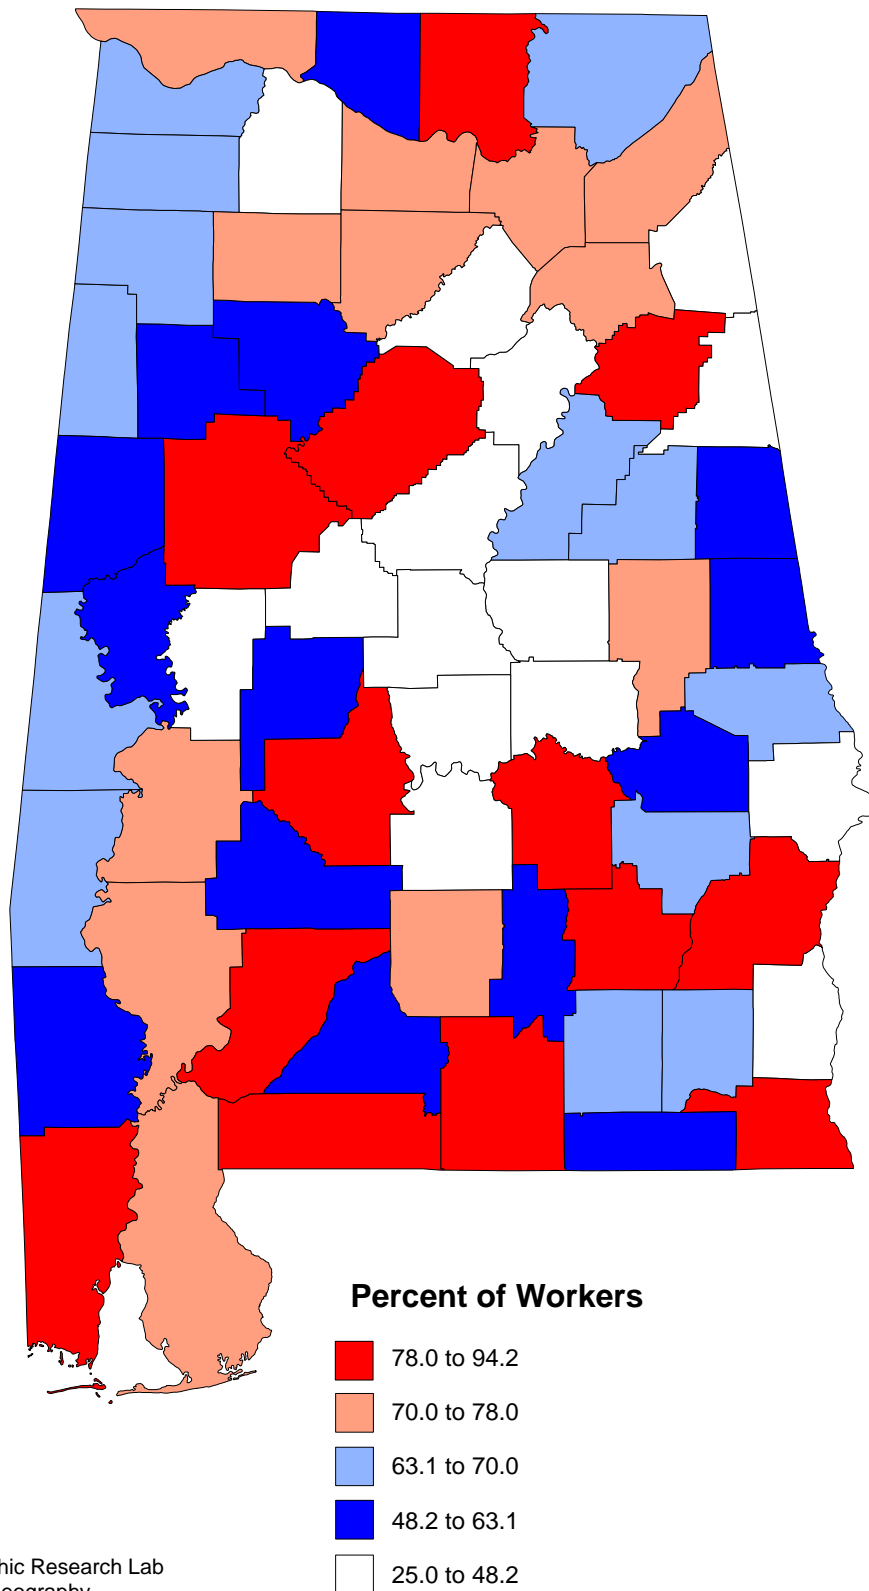

Workers Employed in County of Residence, 2000

Produced by: Cartographic Research Lab
Department of Geography
University of Alabama

Source: Bureau of the Census, 2000