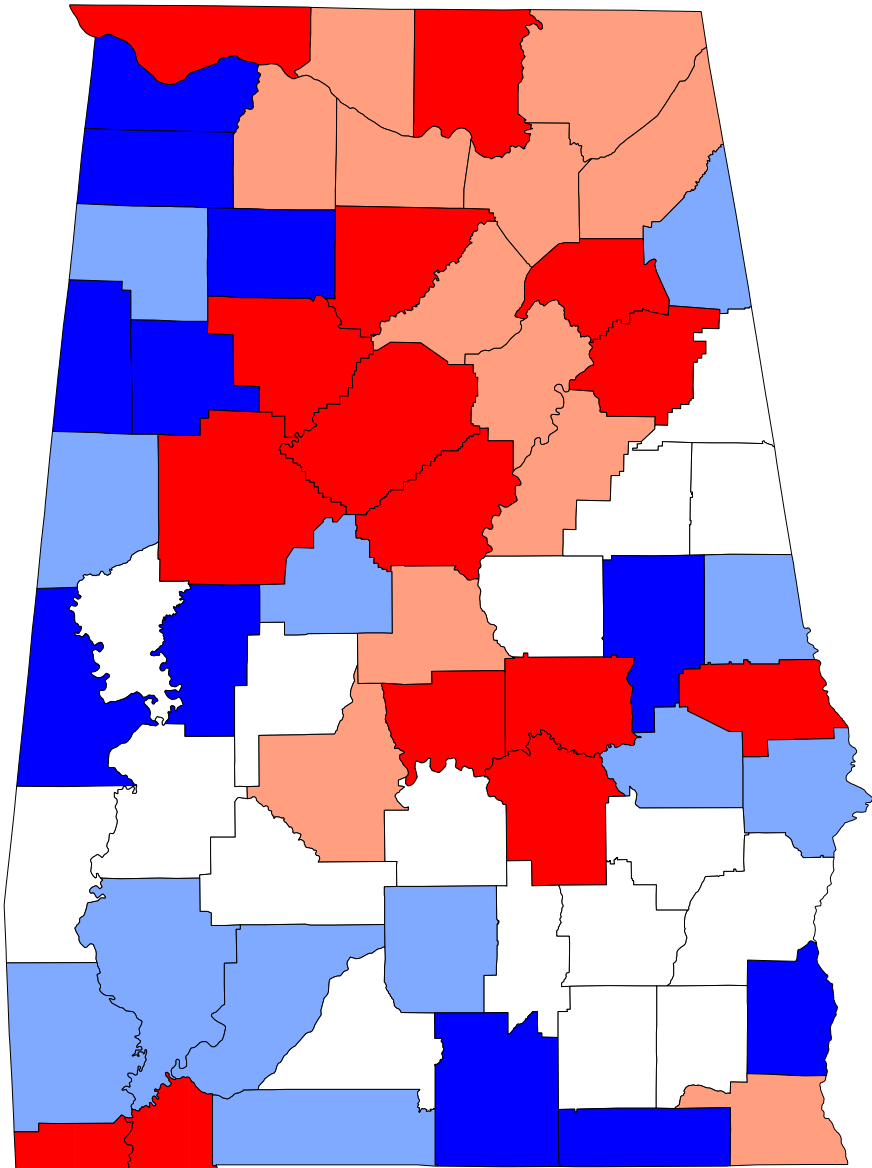

Enrollment in Grades K-12 in County School Systems, 1999-2000

Enrollment, by County

- 8,400 to 65,100
- 4,900 to 8,400
- 3,400 to 4,900
- 2,700 to 3,400
- 1,600 to 2,700

Produced by: Cartographic Research Lab
Department of Geography
University of Alabama