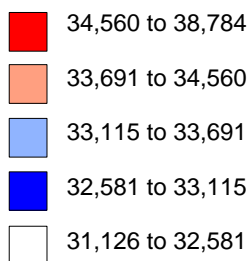

Average Teacher Salary in County School Systems, 1996-97

Dollars, by County

Produced by: Cartographic Research Lab
Department of Geography
University of Alabama

Source: Alabama Dept. of Education