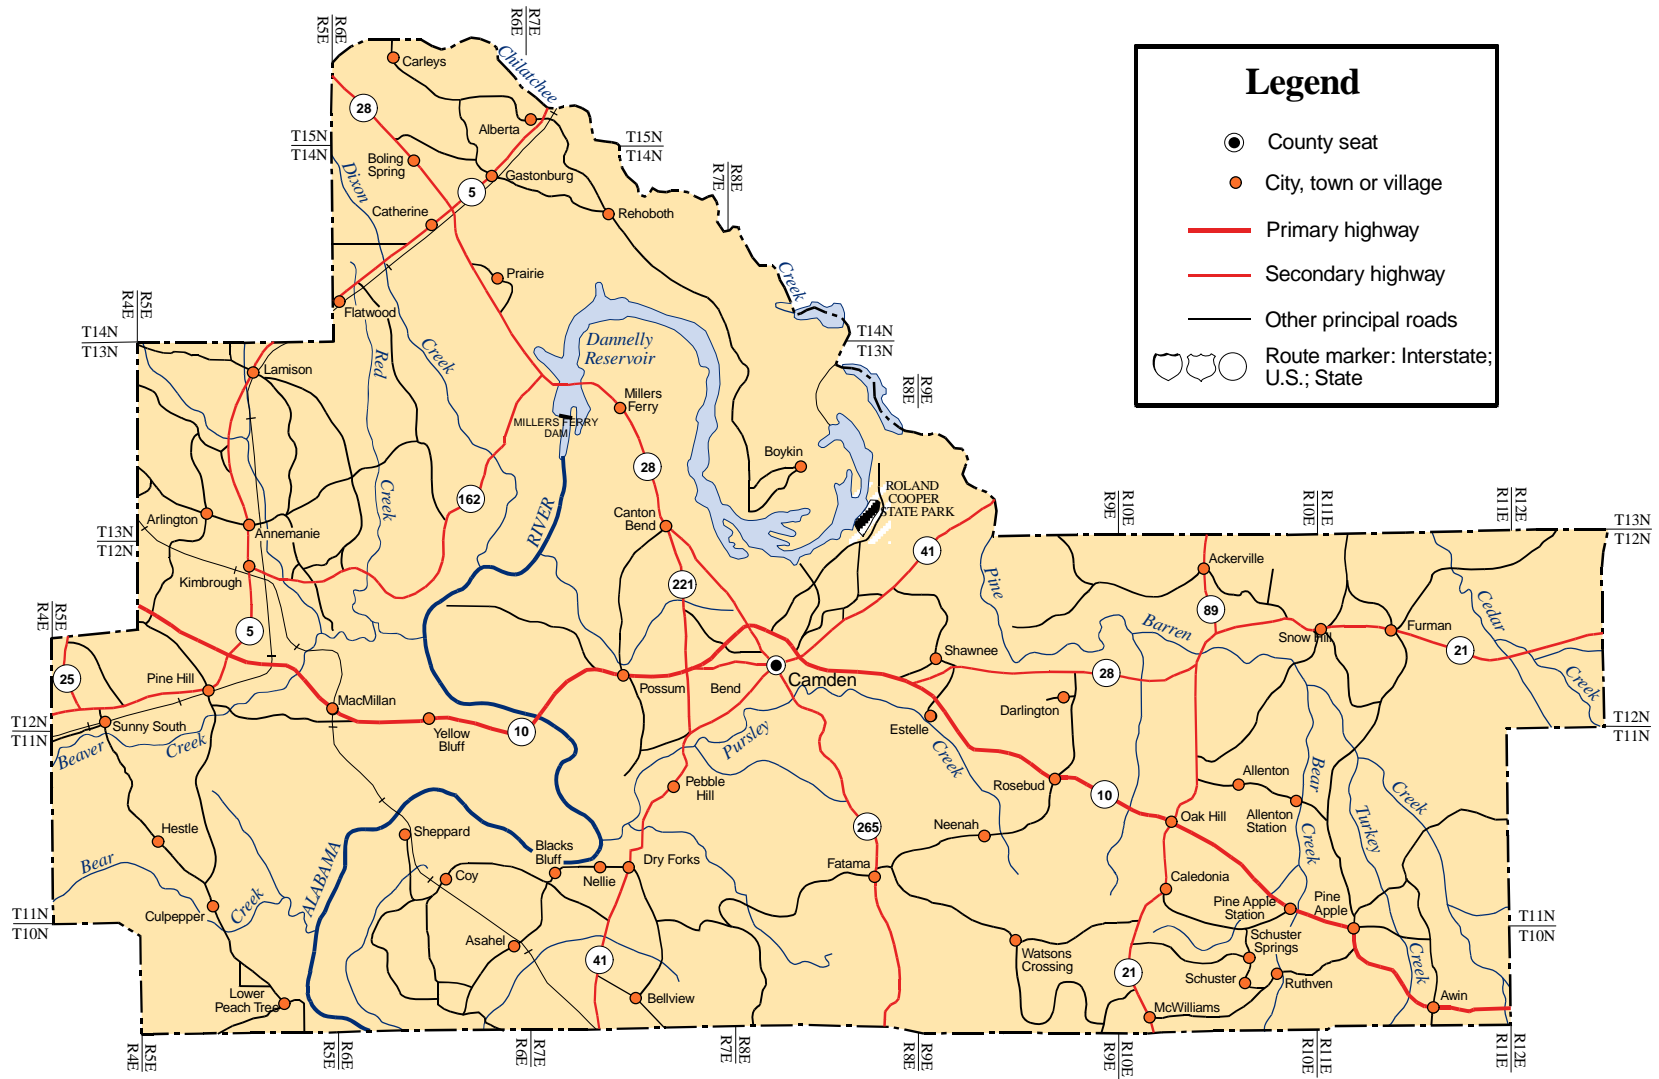

WILCOX COUNTY

Legend

- County seat
- City, town or village
- Primary highway
- Secondary highway
- Other principal roads
- Route marker: Interstate;
- U.S.; State

Produced by the Dept. of Geography
College of Arts and Sciences
The University of Alabama

Population Key

BIRMINGHAM.....	100,000 to 500,000
Tuscaloosa.....	50,000 to 100,000
Gadsden.....	25,000 to 50,000
Albertville.....	5,000 to 25,000
Foley.....	1,000 to 5,000
Brilliant.....	500 to 1,000
Elkmont.....	up to 500