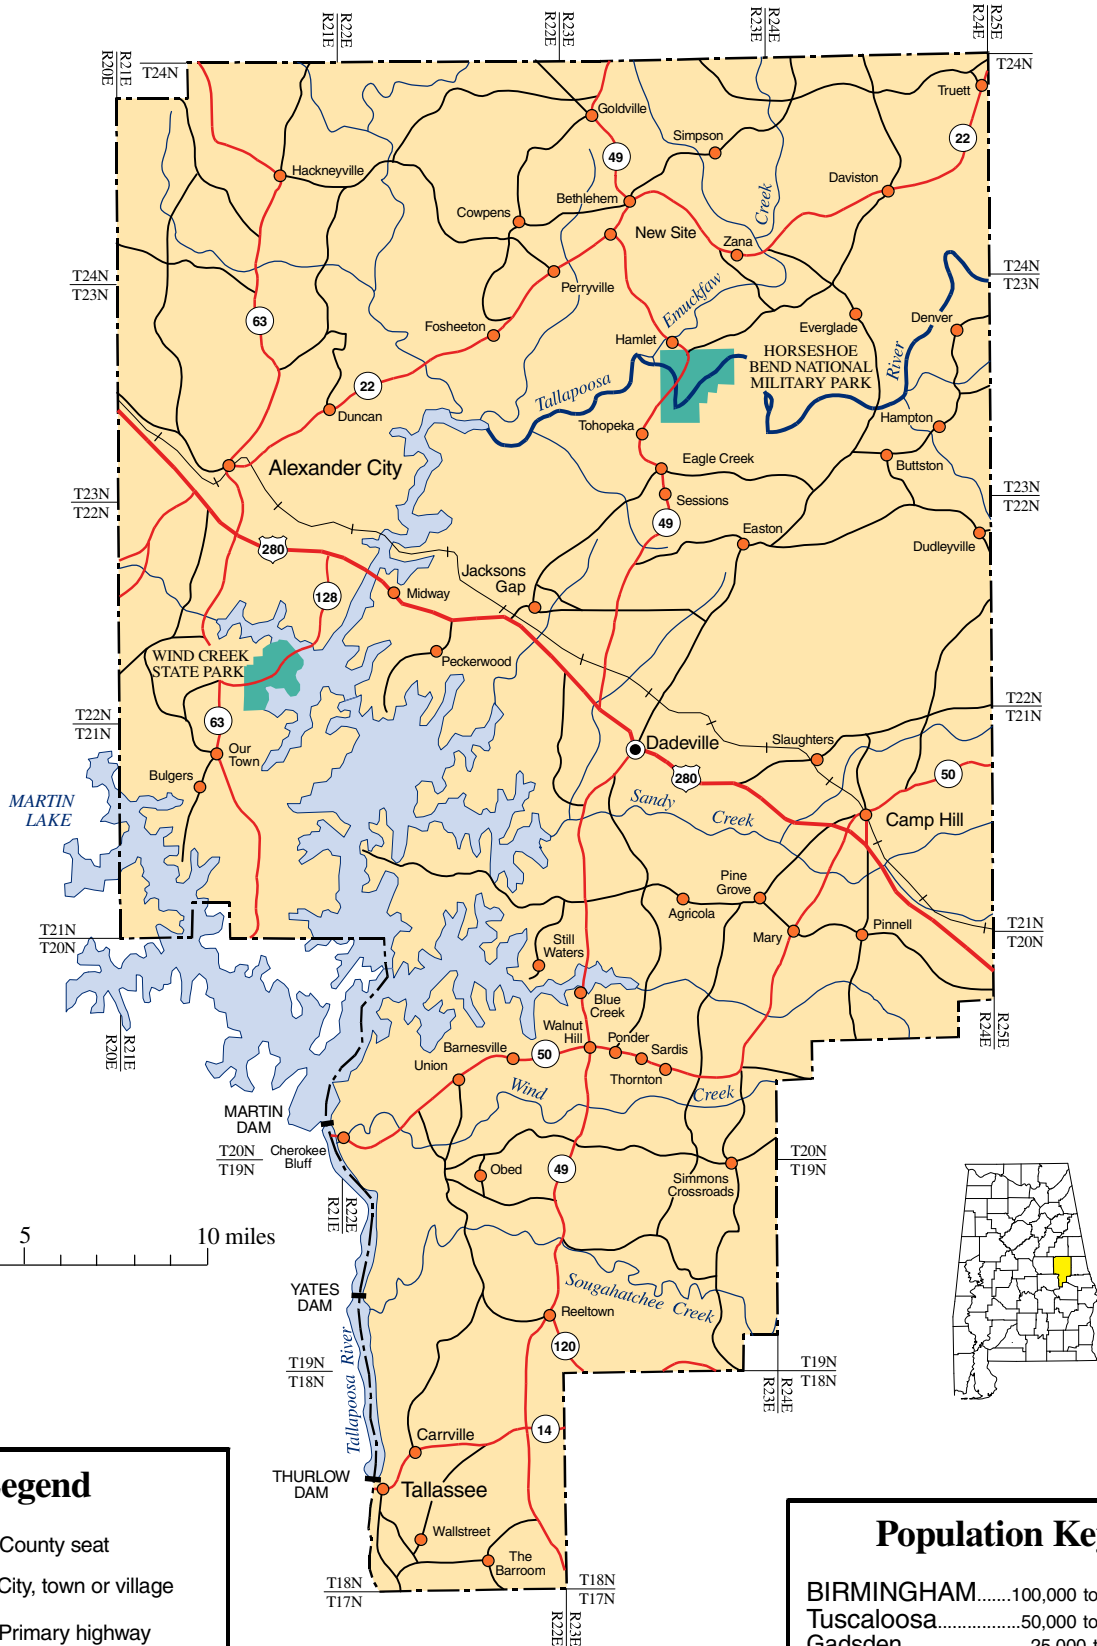

TALLAPOOSA COUNTY

Legend

- County seat
- City, town or village
- Primary highway
- Secondary highway
- Other principal roads
- Route marker: Interstate; U.S.; State

Population Key

BIRMINGHAM.....	100,000 to 500,000
Tuscaloosa.....	50,000 to 100,000
Gadsden.....	25,000 to 50,000
Albertville.....	5,000 to 25,000
Foley.....	1,000 to 5,000
Brilliant.....	500 to 1,000
Elkmont.....	up to 500

Produced by the Dept. of Geography
College of Arts and Sciences
The University of Alabama