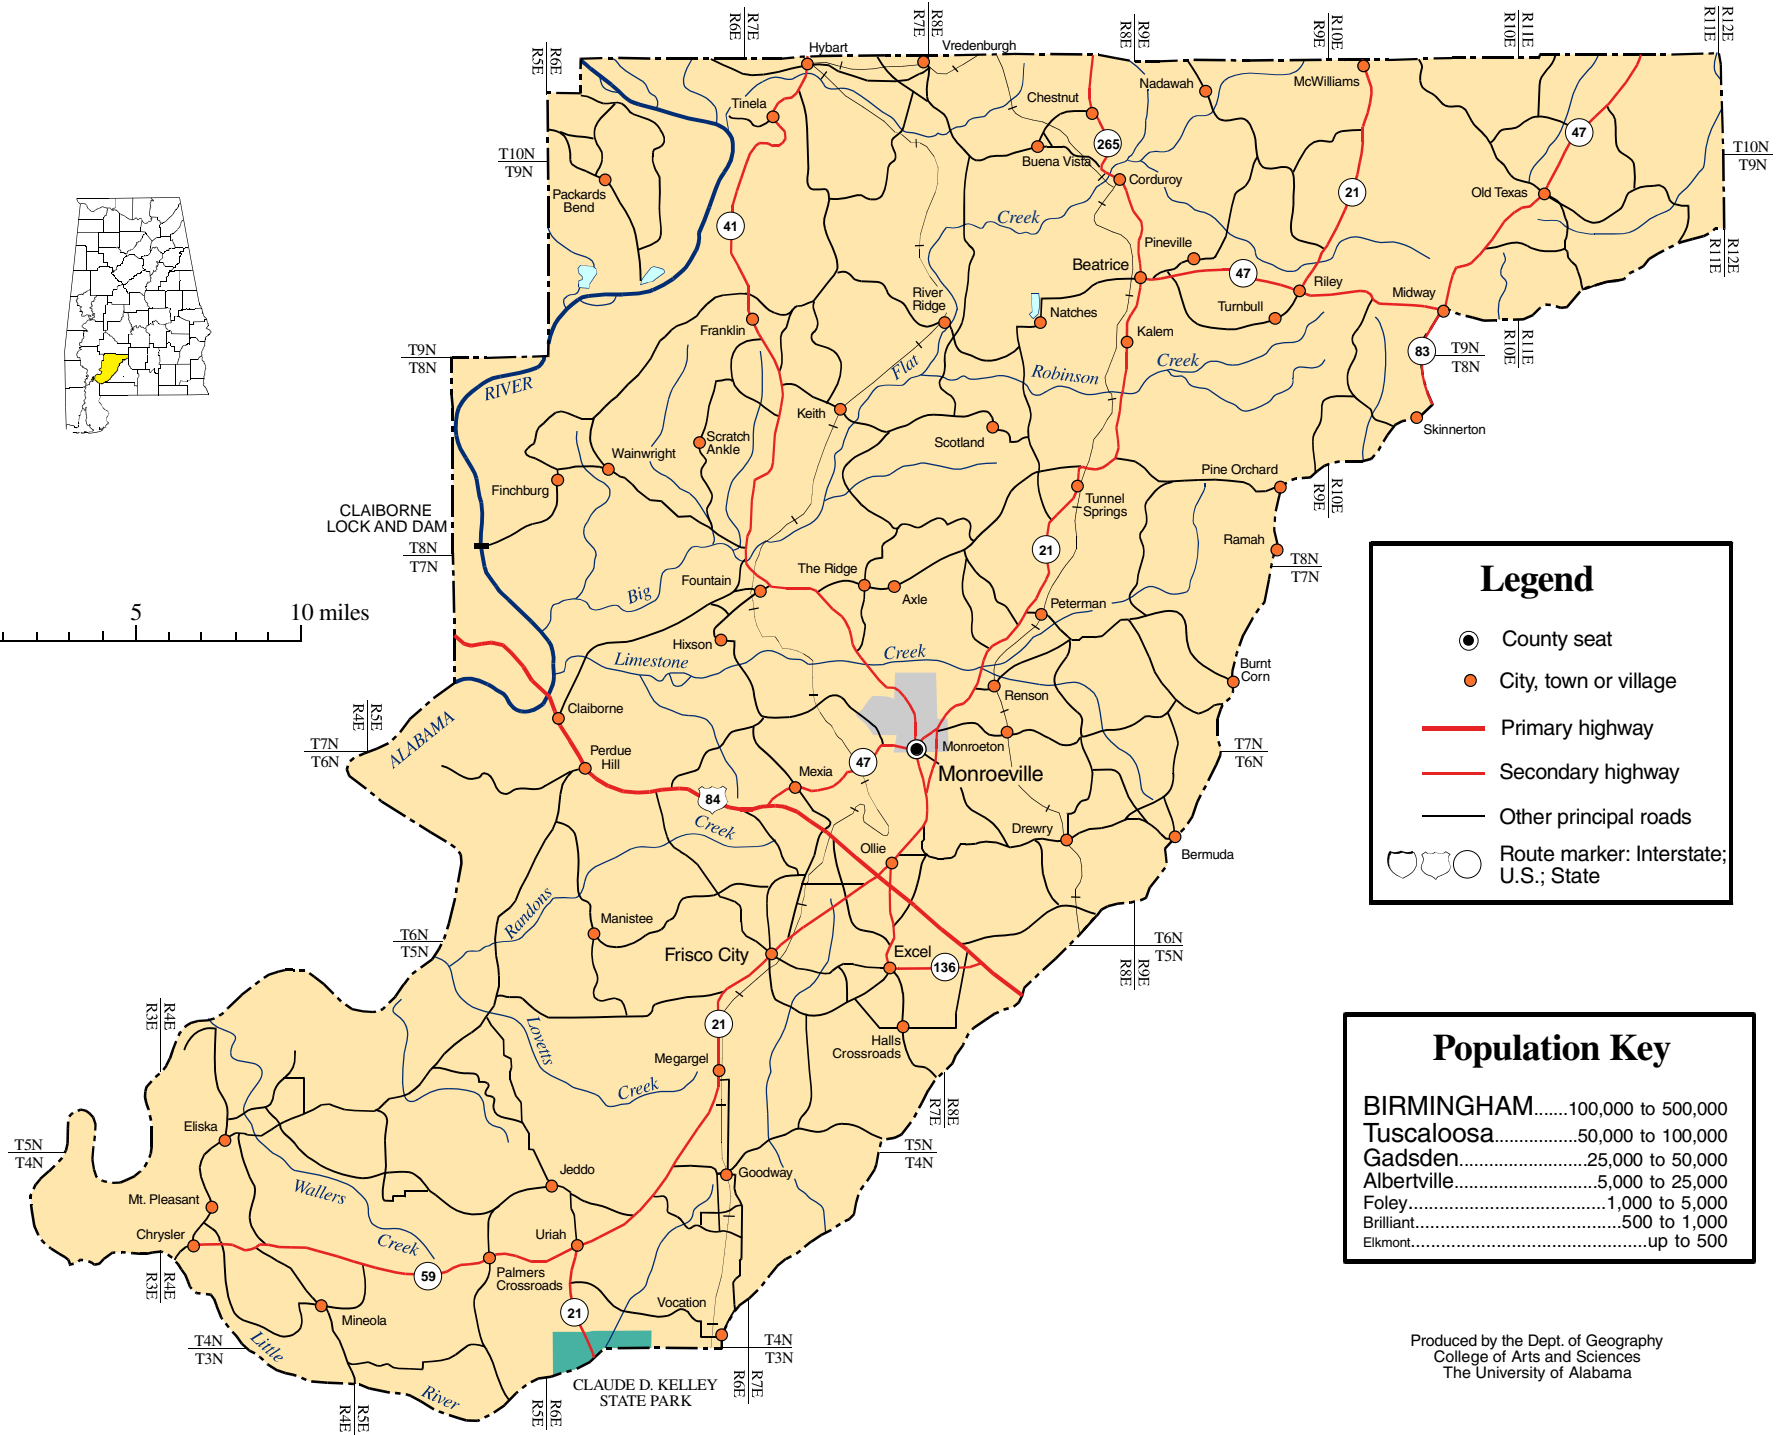

MONROE COUNTY

Legend

- County seat
- City, town or village
- Primary highway
- Secondary highway
- Other principal roads
- Route marker: Interstate; U.S.; State

Population Key

BIRMINGHAM.....	100,000 to 500,000
Tuscaloosa.....	50,000 to 100,000
Gadsden.....	25,000 to 50,000
Albertville.....	5,000 to 25,000
Foley.....	1,000 to 5,000
Brilliant.....	500 to 1,000
Elkmont.....	up to 500

Produced by the Dept. of Geography
College of Arts and Sciences
The University of Alabama