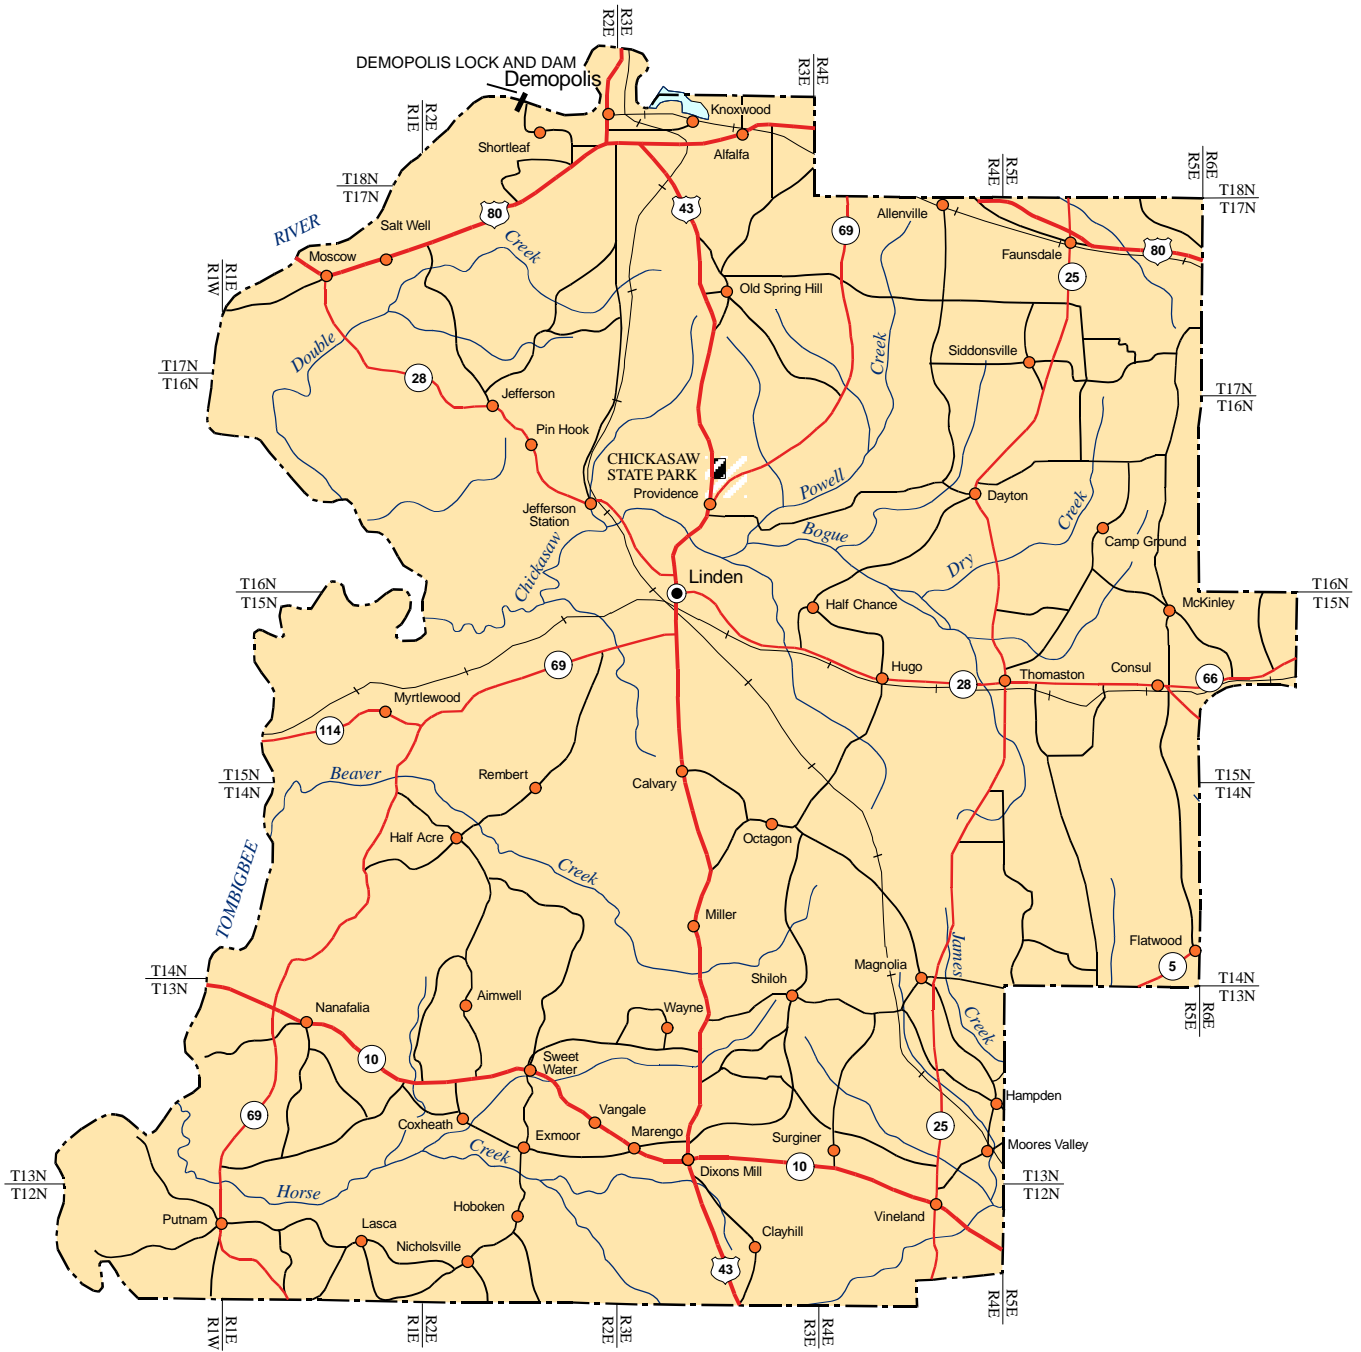

MARENGO COUNTY

Legend

- County seat
- City, town or village
- Primary highway
- Secondary highway
- Other principal roads
- ⬇ Route marker: Interstate; U.S.; State

Population Key

BIRMINGHAM.....	100,000 to 500,000
Tuscaloosa.....	50,000 to 100,000
Gadsden.....	25,000 to 50,000
Albertville.....	5,000 to 25,000
Foley.....	1,000 to 5,000
Brilliant.....	500 to 1,000
Elkmont.....	up to 500