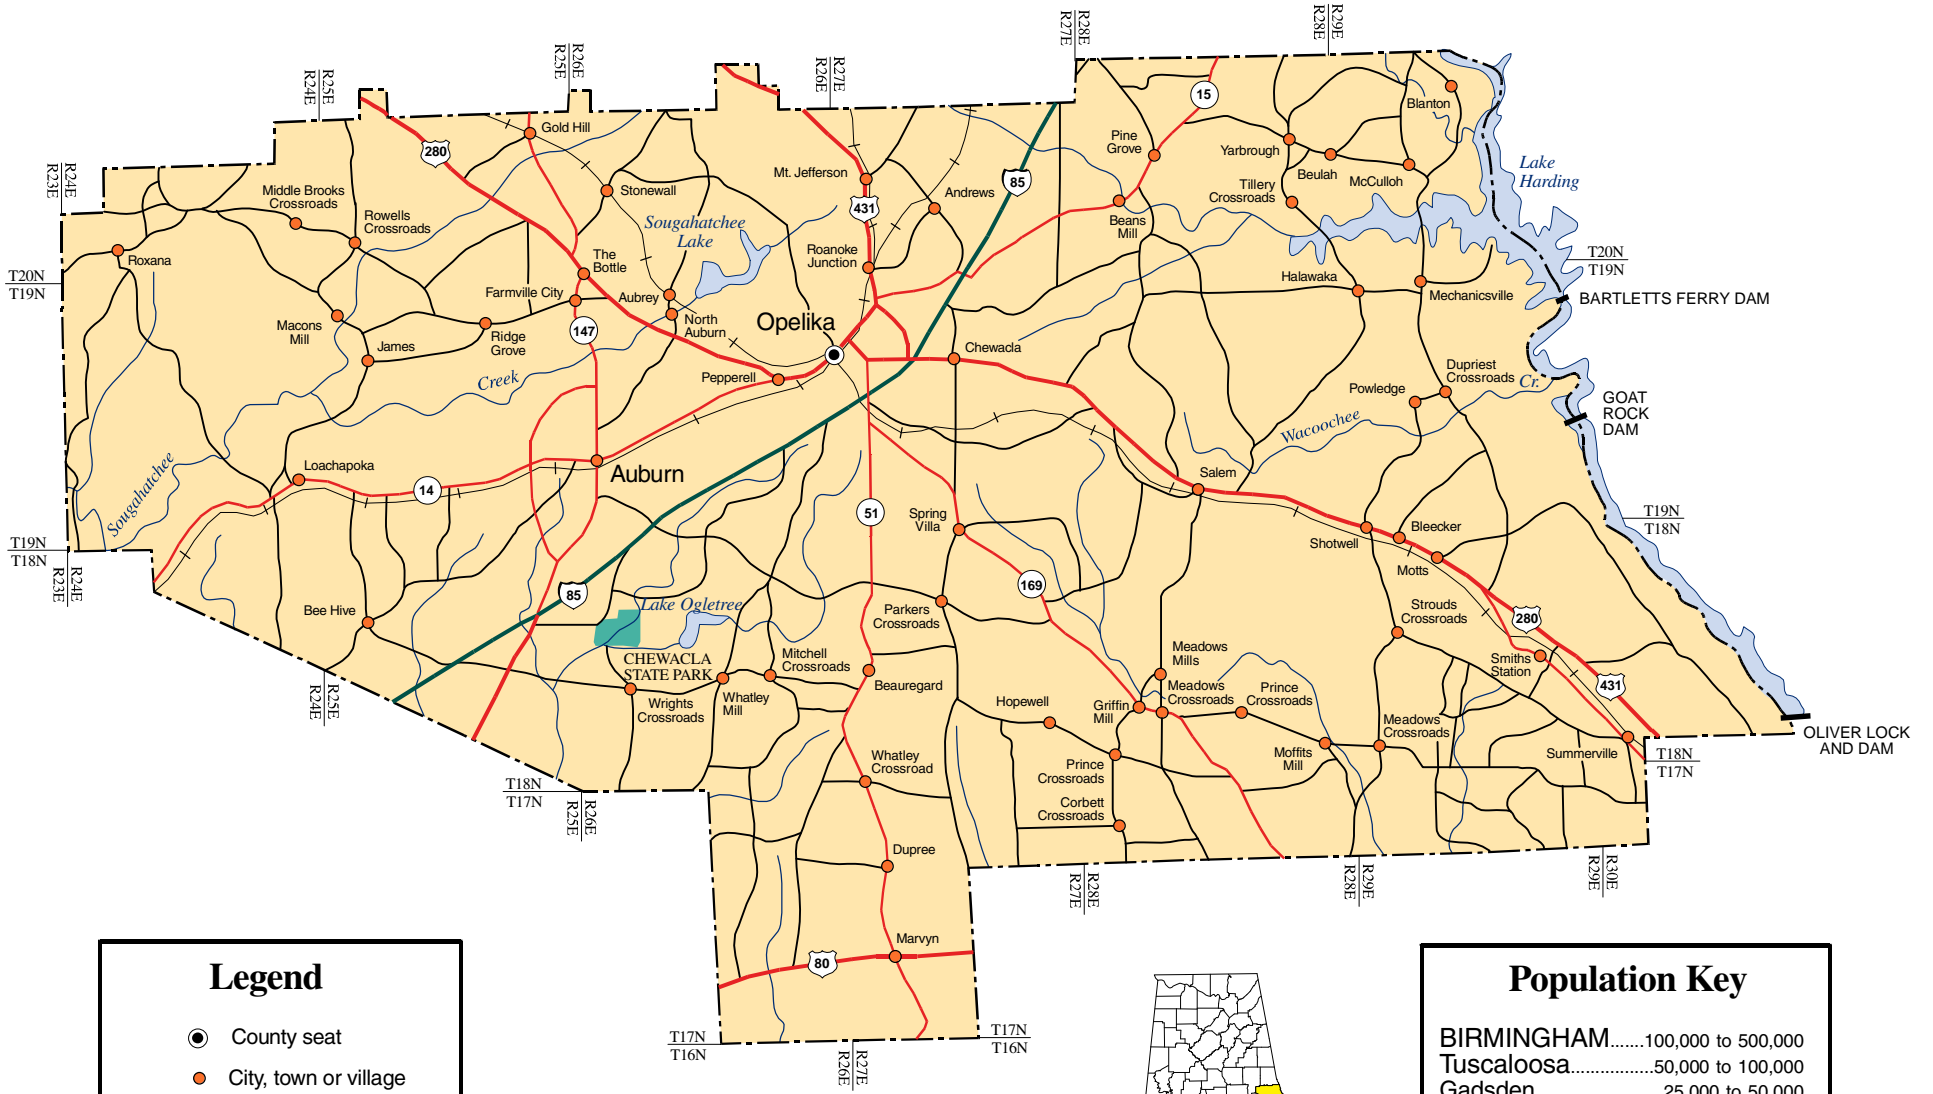

LEE COUNTY

Legend

- County seat
- City, town or village
- Primary highway
- Secondary highway
- Other principal roads
- Route marker: Interstate; U.S.; State

Population Key

BIRMINGHAM	100,000 to 500,000
Tuscaloosa	50,000 to 100,000
Gadsden	25,000 to 50,000
Albertville	5,000 to 25,000
Foley	1,000 to 5,000
Brilliant	500 to 1,000
Elkmont	up to 500

Produced by the Dept. of Geography
College of Arts and Sciences
The University of Alabama