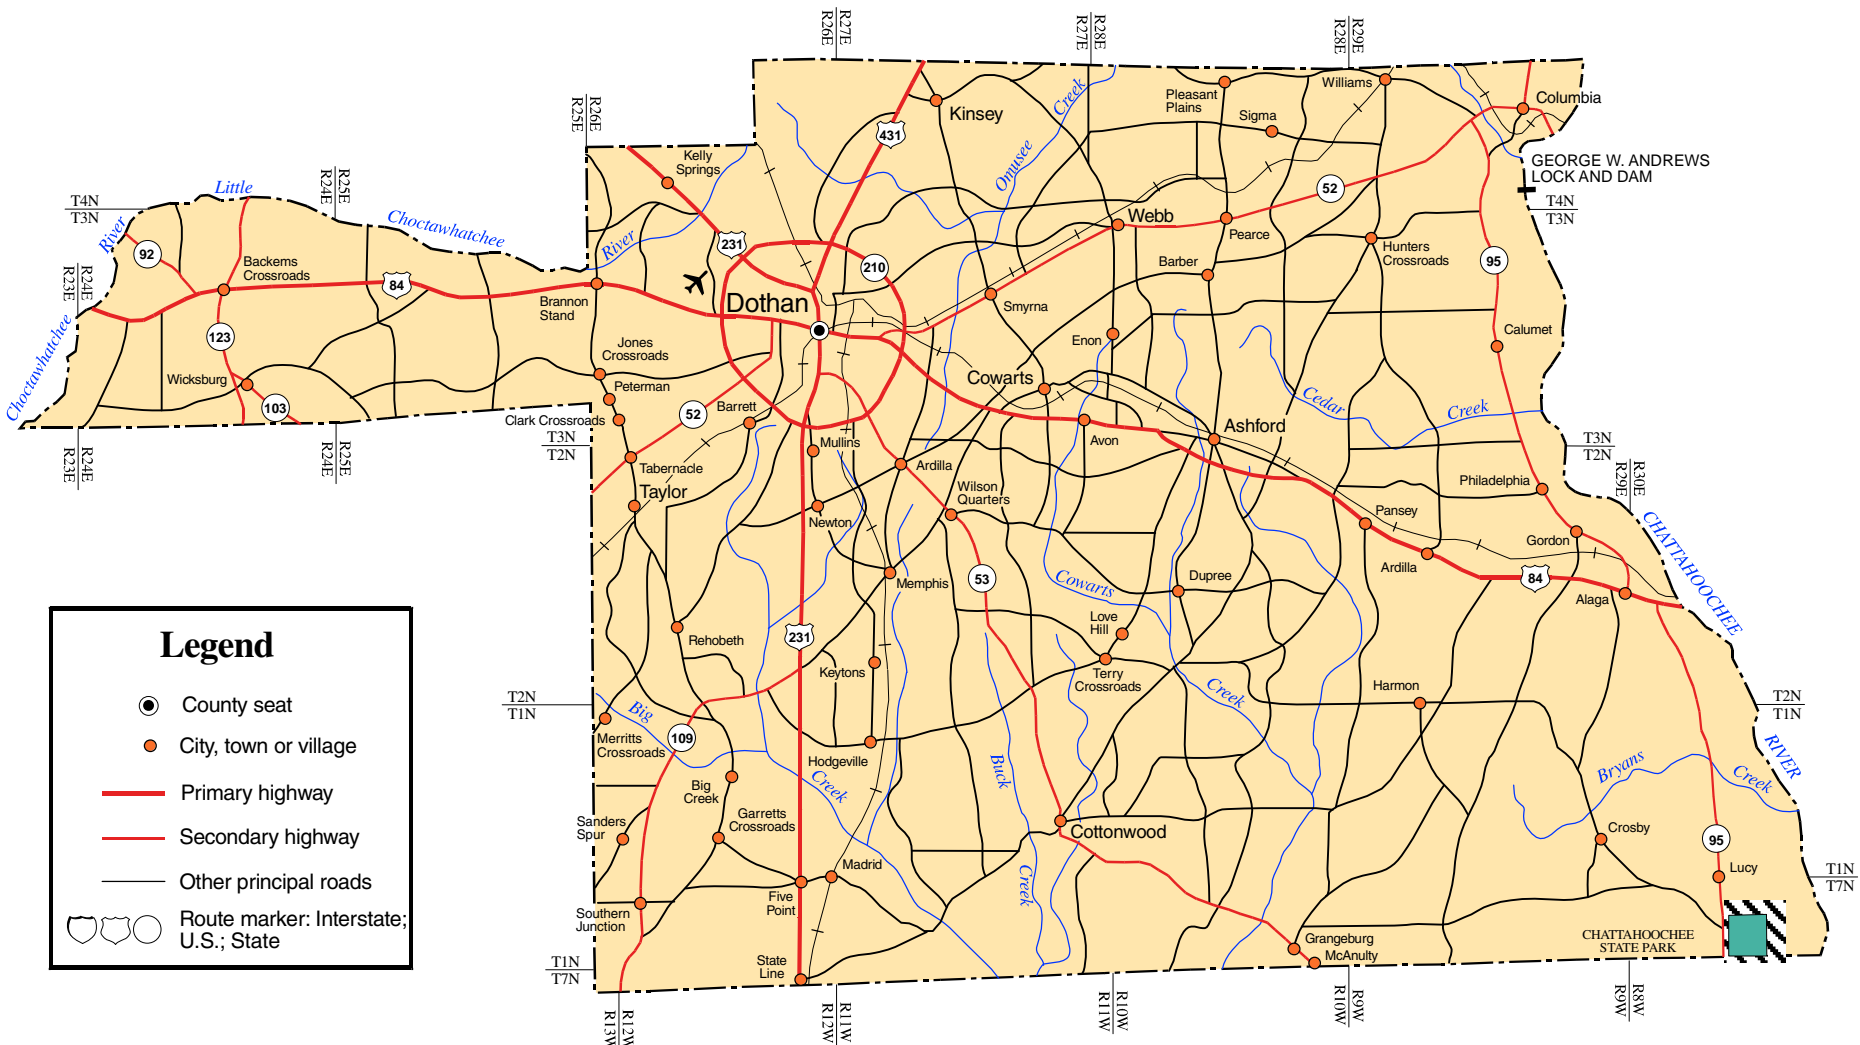

HOUSTON COUNTY

Legend

- County seat
- City, town or village
- Primary highway
- Secondary highway
- Other principal roads
- Route marker: Interstate;
- U.S.; State

Population Key

BIRMINGHAM.....	100,000 to 500,000
Tuscaloosa.....	50,000 to 100,000
Gadsden.....	25,000 to 50,000
Albertville.....	5,000 to 25,000
Foley.....	1,000 to 5,000
Brilliant.....	500 to 1,000
Elkmont.....	up to 500

Produced by the Dept. of Geography
College of Arts and Sciences
The University of Alabama