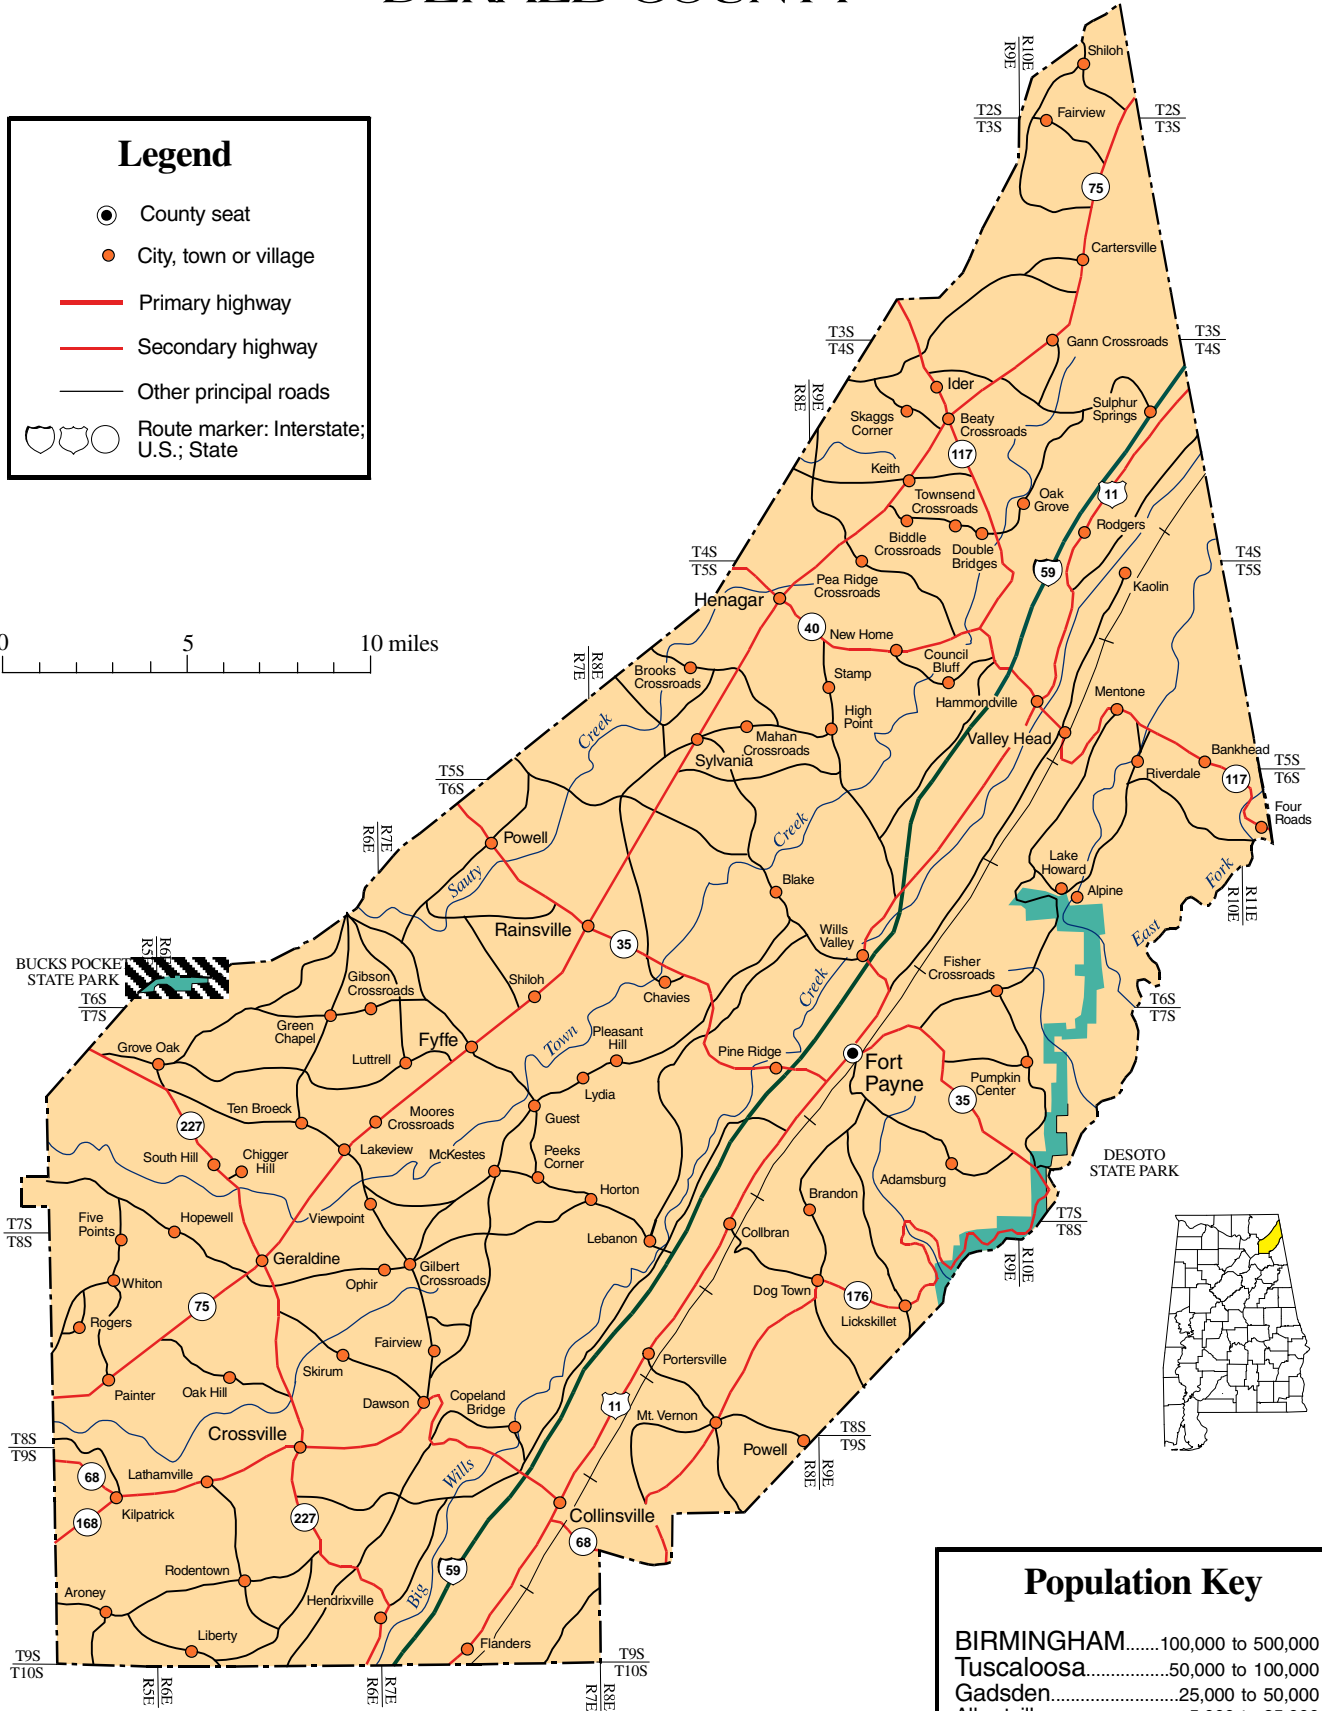

# DEKALB COUNTY

**Legend**

- County seat
- City, town or village
- Primary highway
- Secondary highway
- Other principal roads
- Route marker: Interstate; U.S.; State

**Population Key**

BIRMINGHAM	.....100,000 to 500,000
Tuscaloosa	.....50,000 to 100,000
Gadsden	.....25,000 to 50,000
Albertville	.....5,000 to 25,000
Foley	.....1,000 to 5,000
Brilliant	.....500 to 1,000
Elkmont	.....up to 500

Produced by the Dept. of Geography  
College of Arts and Sciences  
The University of Alabama