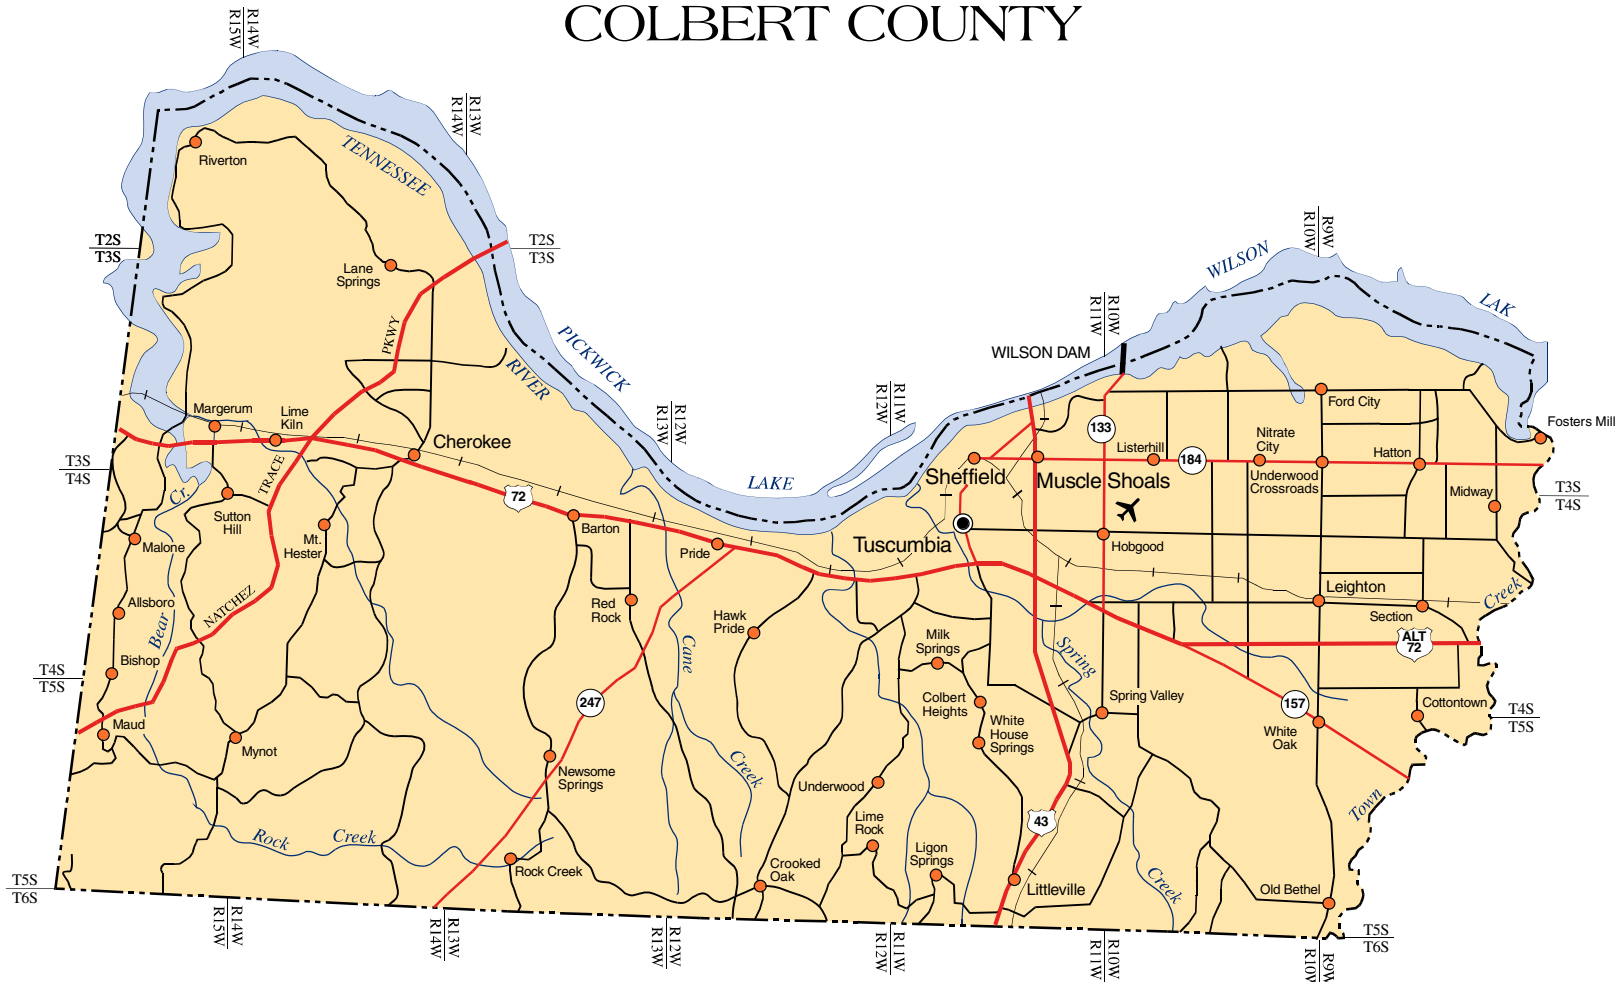

# COLBERT COUNTY

**Legend**

- County seat
- City, town or village
- Primary highway
- Secondary highway
- Other principal roads
- Route marker: Interstate; U.S.; State

**Population Key**

BIRMINGHAM	100,000 to 500,000
Tuscaloosa	50,000 to 100,000
Gadsden	25,000 to 50,000
Albertville	5,000 to 25,000
Foley	1,000 to 5,000
Brilliant	500 to 1,000
Elkmont	up to 500

Produced by the Dept. of Geography  
College of Arts and Sciences  
The University of Alabama