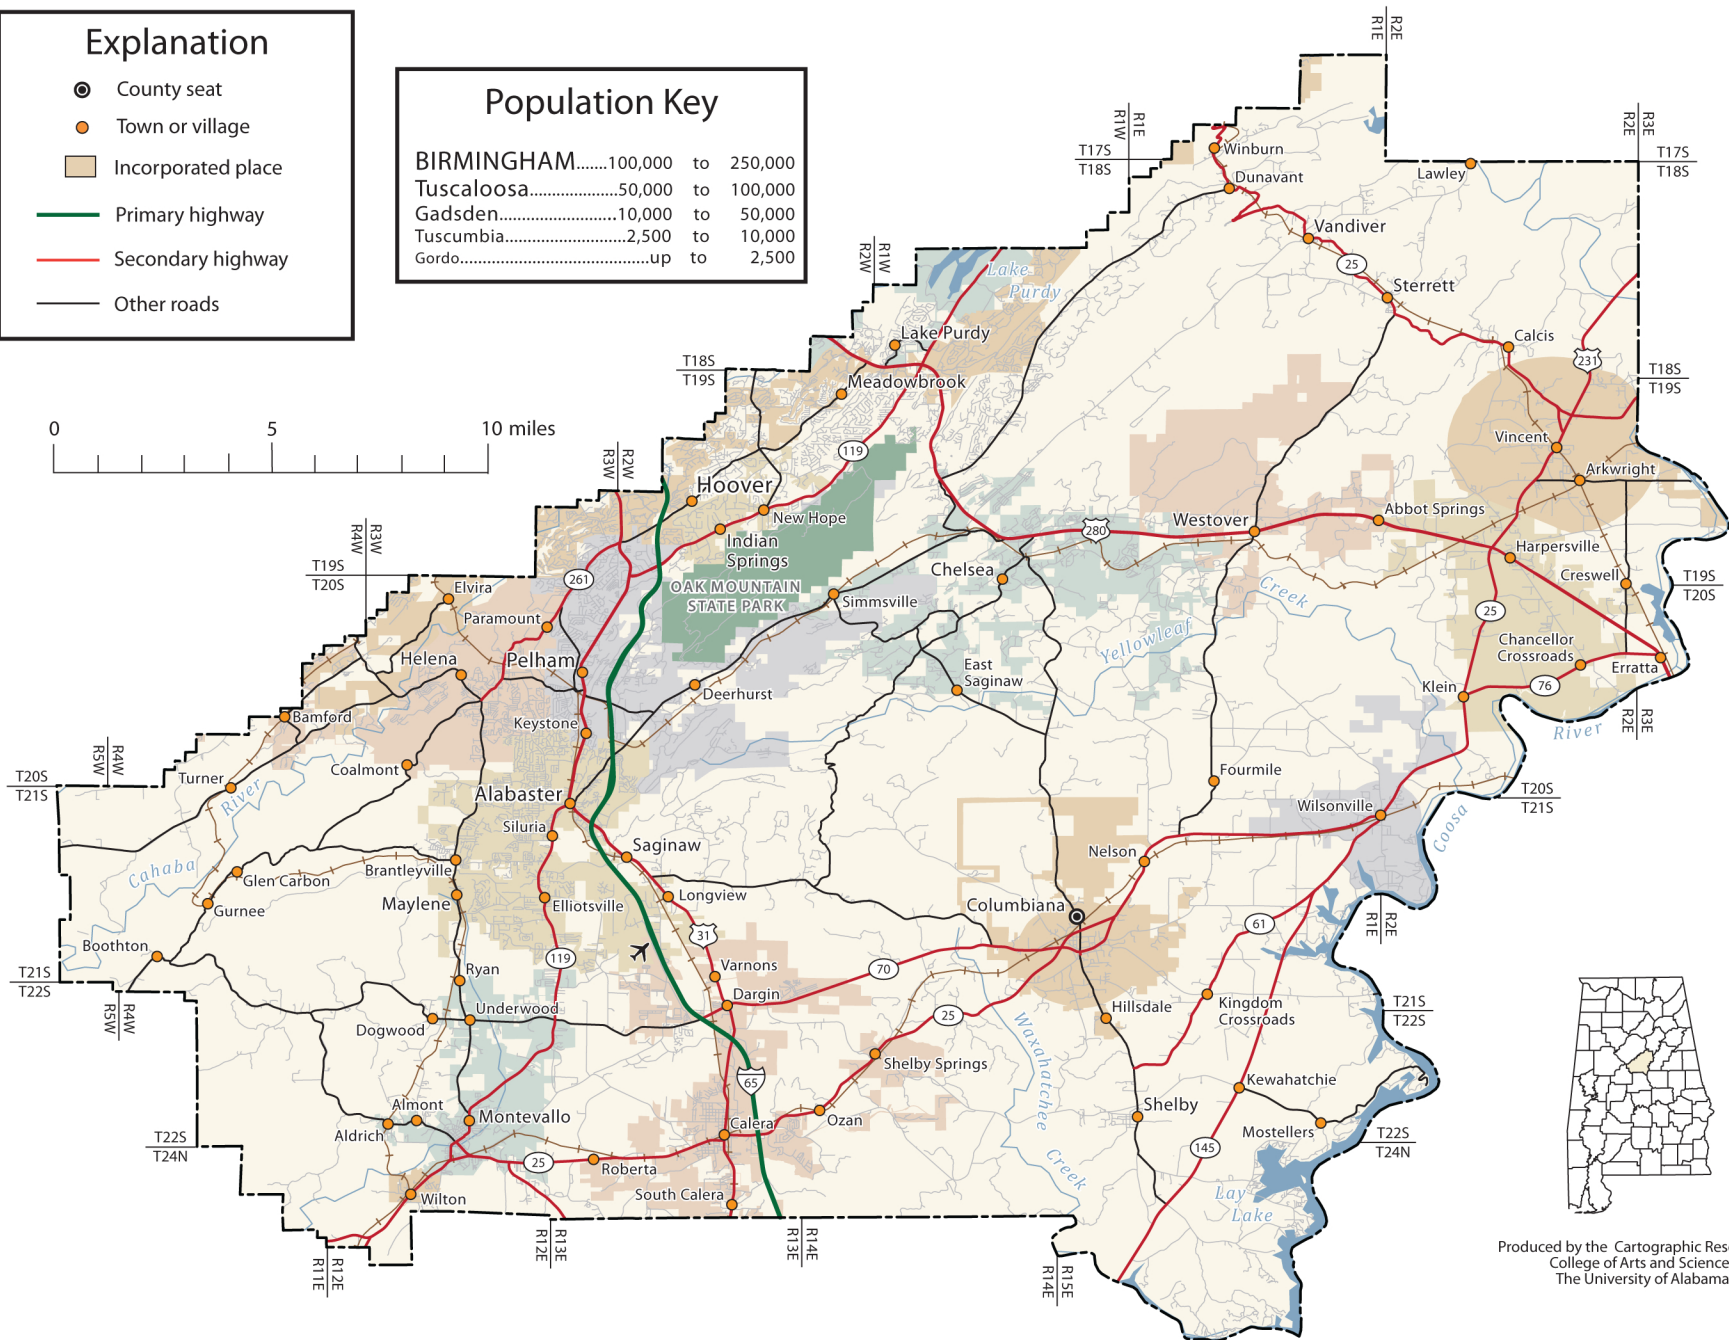

SHELBY COUNTY

Explanation

- County seat
- Town or village
- Incorporated place
- Primary highway
- Secondary highway
- Other roads

Population Key

BIRMINGHAM.....	100,000	to	250,000
Tuscaloosa.....	50,000	to	100,000
Gadsden.....	10,000	to	50,000
Tuscumbia.....	2,500	to	10,000
Gordo.....	up	to	2,500

Produced by the Cartographic Research Lab
College of Arts and Sciences
The University of Alabama