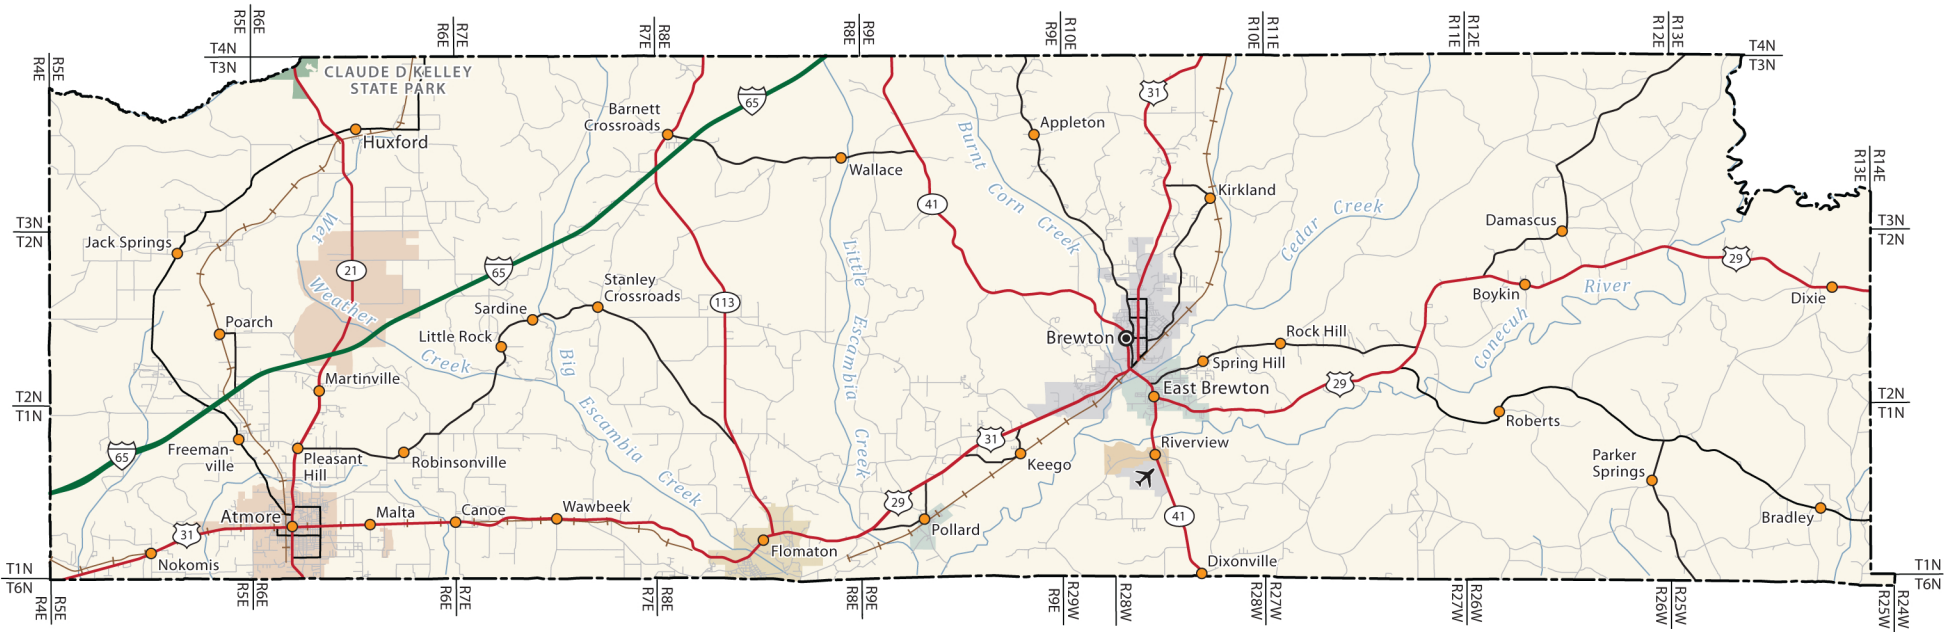

ESCAMBIA COUNTY

Explanation

- County seat
- Town or village
- Incorporated place
- Primary highway
- Secondary highway
- Other roads

Population Key

BIRMINGHAM.....	100,000	to	250,000
Tuscaloosa.....	50,000	to	100,000
Gadsden.....	10,000	to	50,000
Tuscumbia.....	2,500	to	10,000
Gordo.....	up to		2,500

Produced by the Cartographic Research Lab
College of Arts and Sciences
The University of Alabama