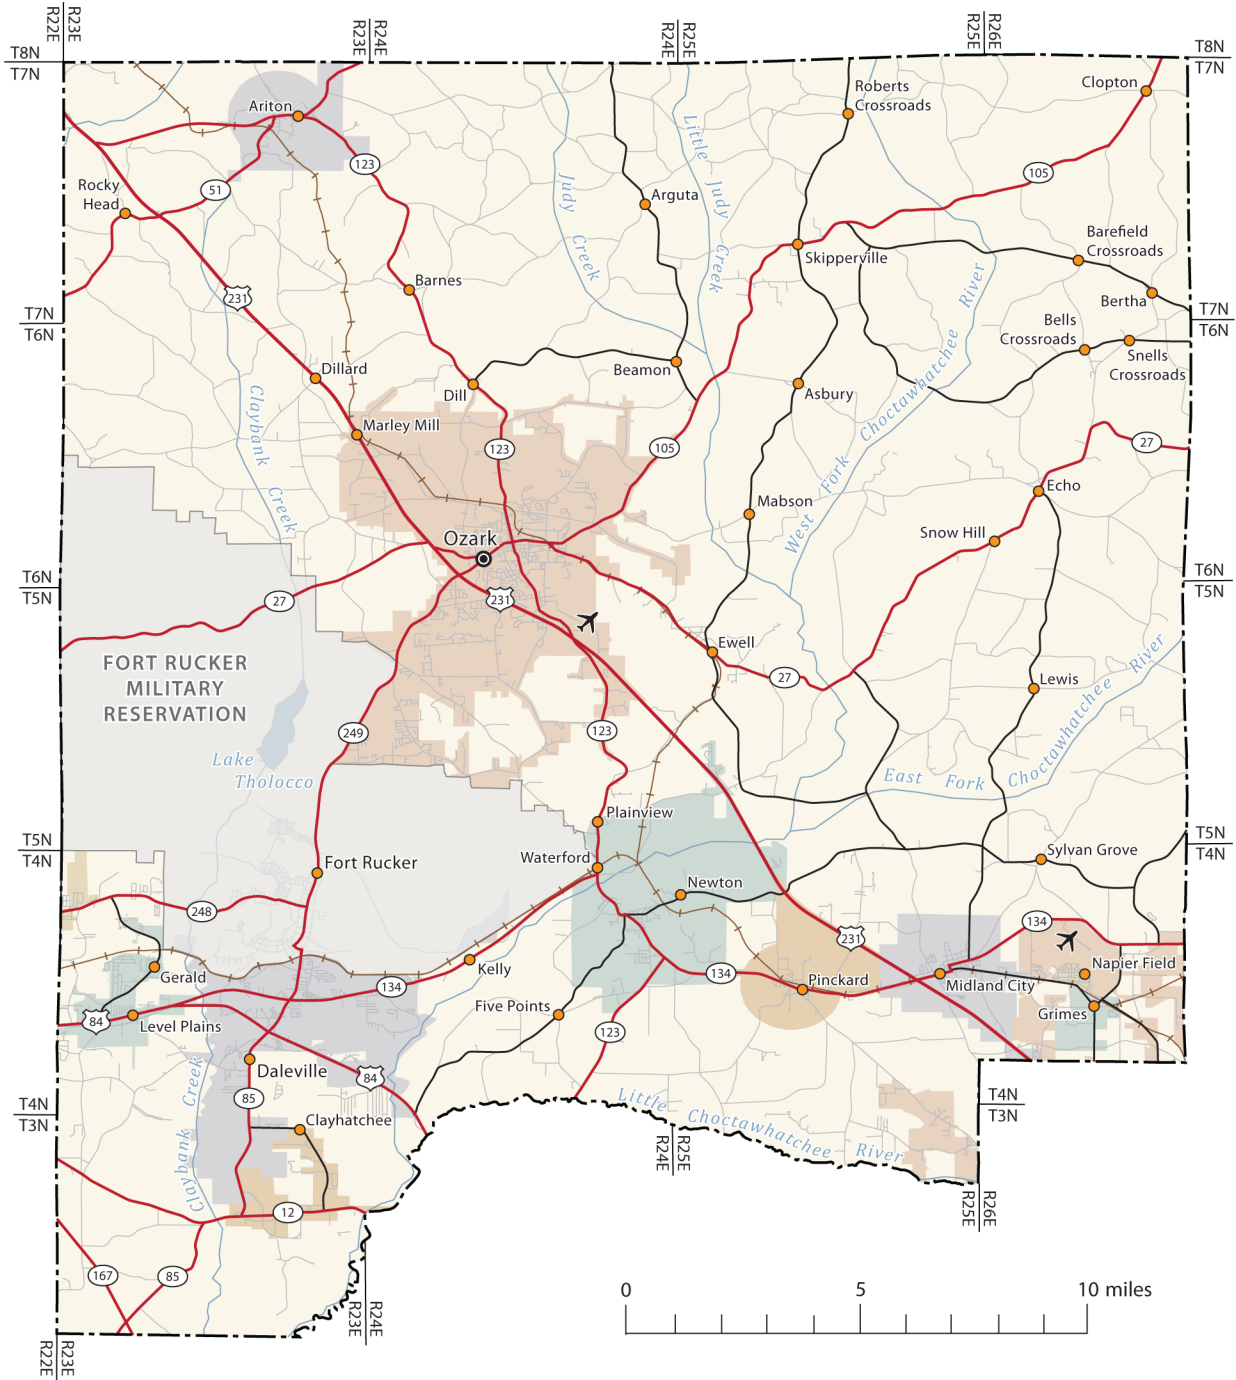

# DALE COUNTY

### Explanation

- County seat
- Town or village
- Incorporated place
- Primary highway
- Secondary highway
- Other roads

### Population Key

BIRMINGHAM	.....	100,000	to	250,000
Tuscaloosa	.....	50,000	to	100,000
Gadsden	.....	10,000	to	50,000
Tuscumbia	.....	2,500	to	10,000
Gordo	.....	up	to	2,500