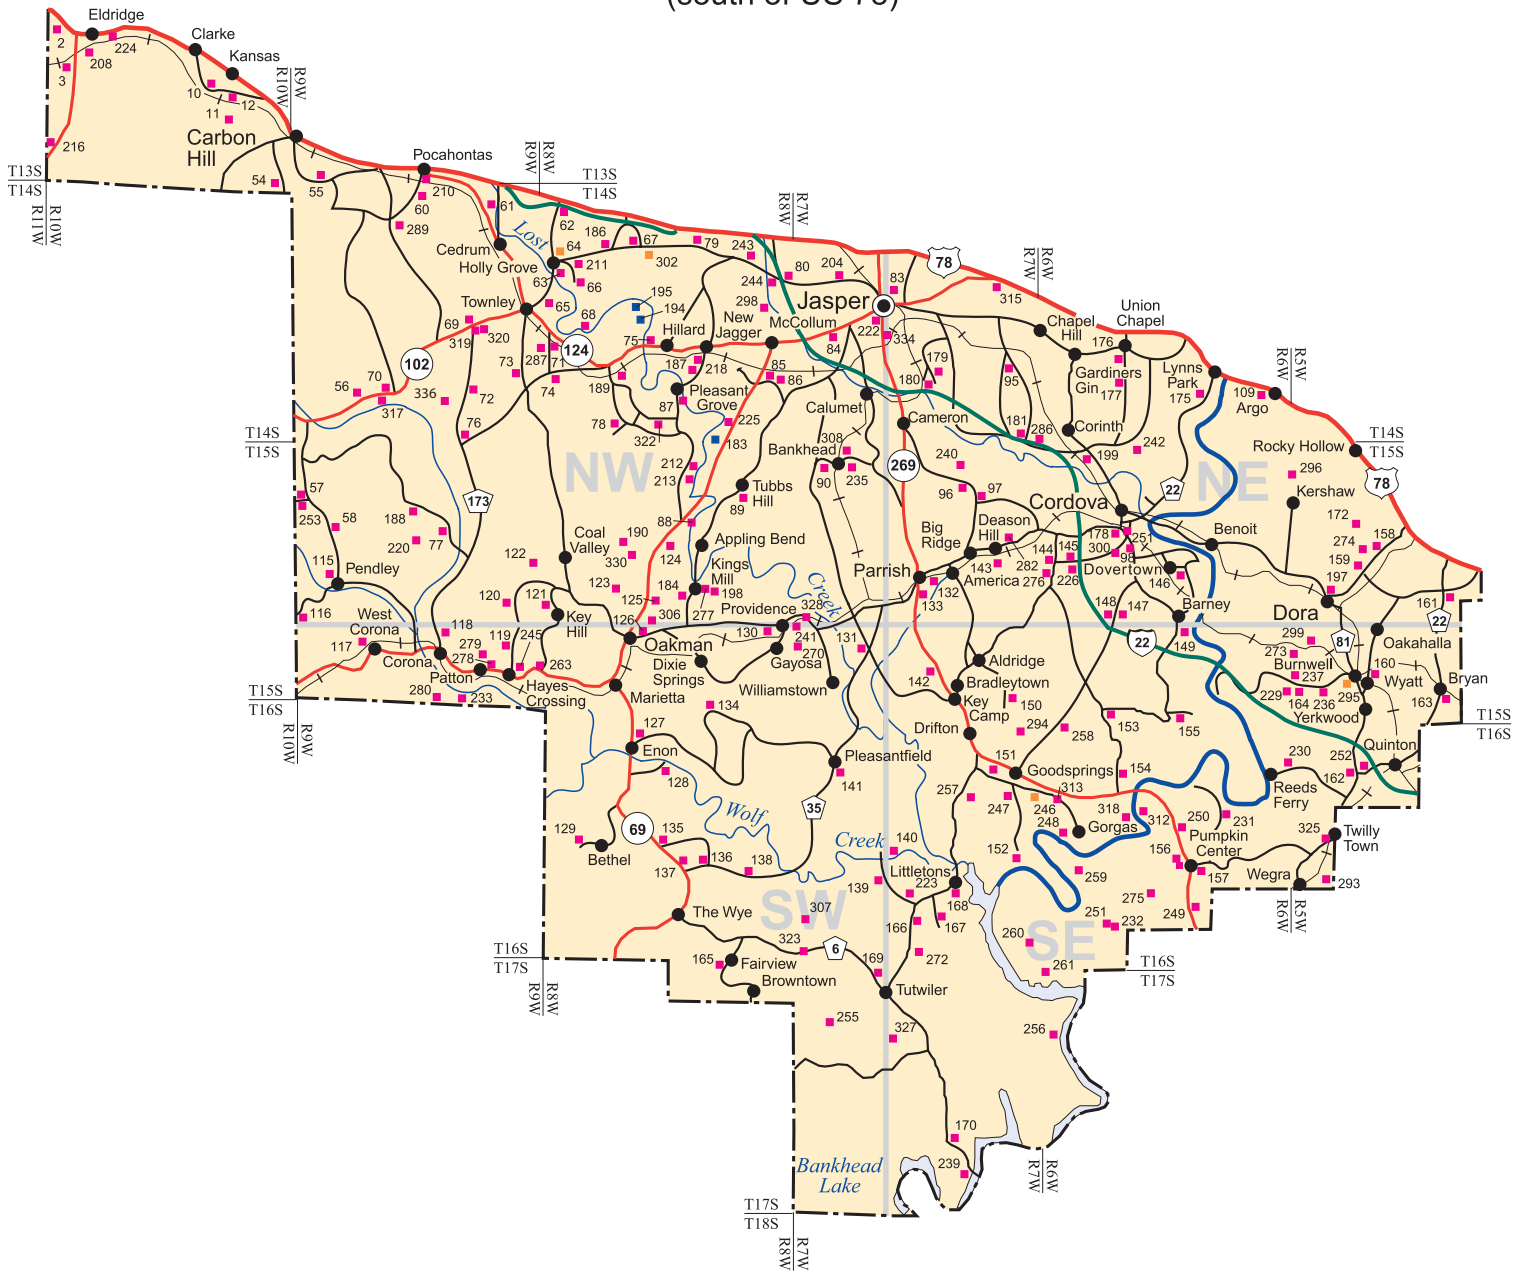

MAP 2 WALKER COUNTY (south of US 78)

Legend

- 124 ■ Cemetery of known name and location
- 64 ■ Cemetery of unknown name
- 194 ■ Cemetery of uncertain location
- County seat
- City, town or village