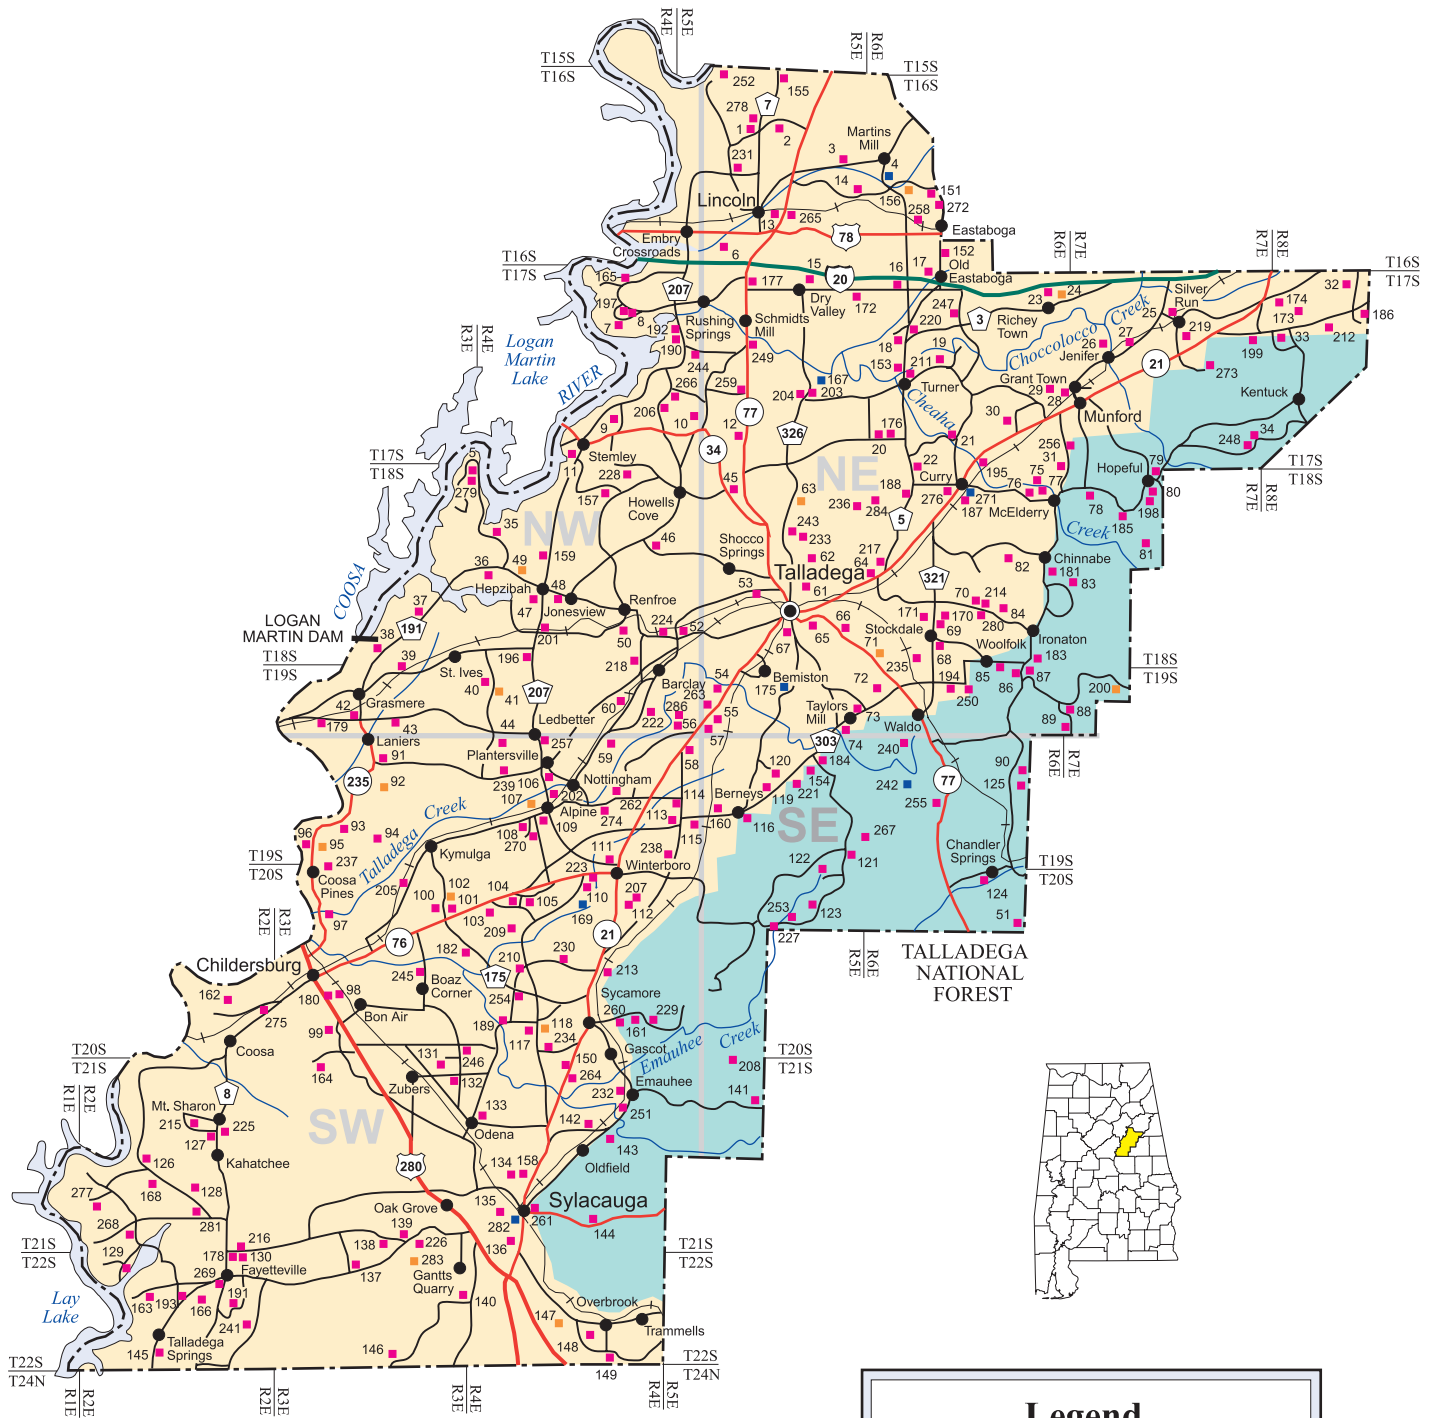

# TALLADEGA COUNTY

Produced by the Dept. of Geography  
College of Arts and Sciences  
The University of Alabama

### Legend

- 32 ■ Cemetery of known name and location
- 24 ■ Cemetery of unknown name
- 175 ■ Cemetery of uncertain location
- County seat
- City, town or village