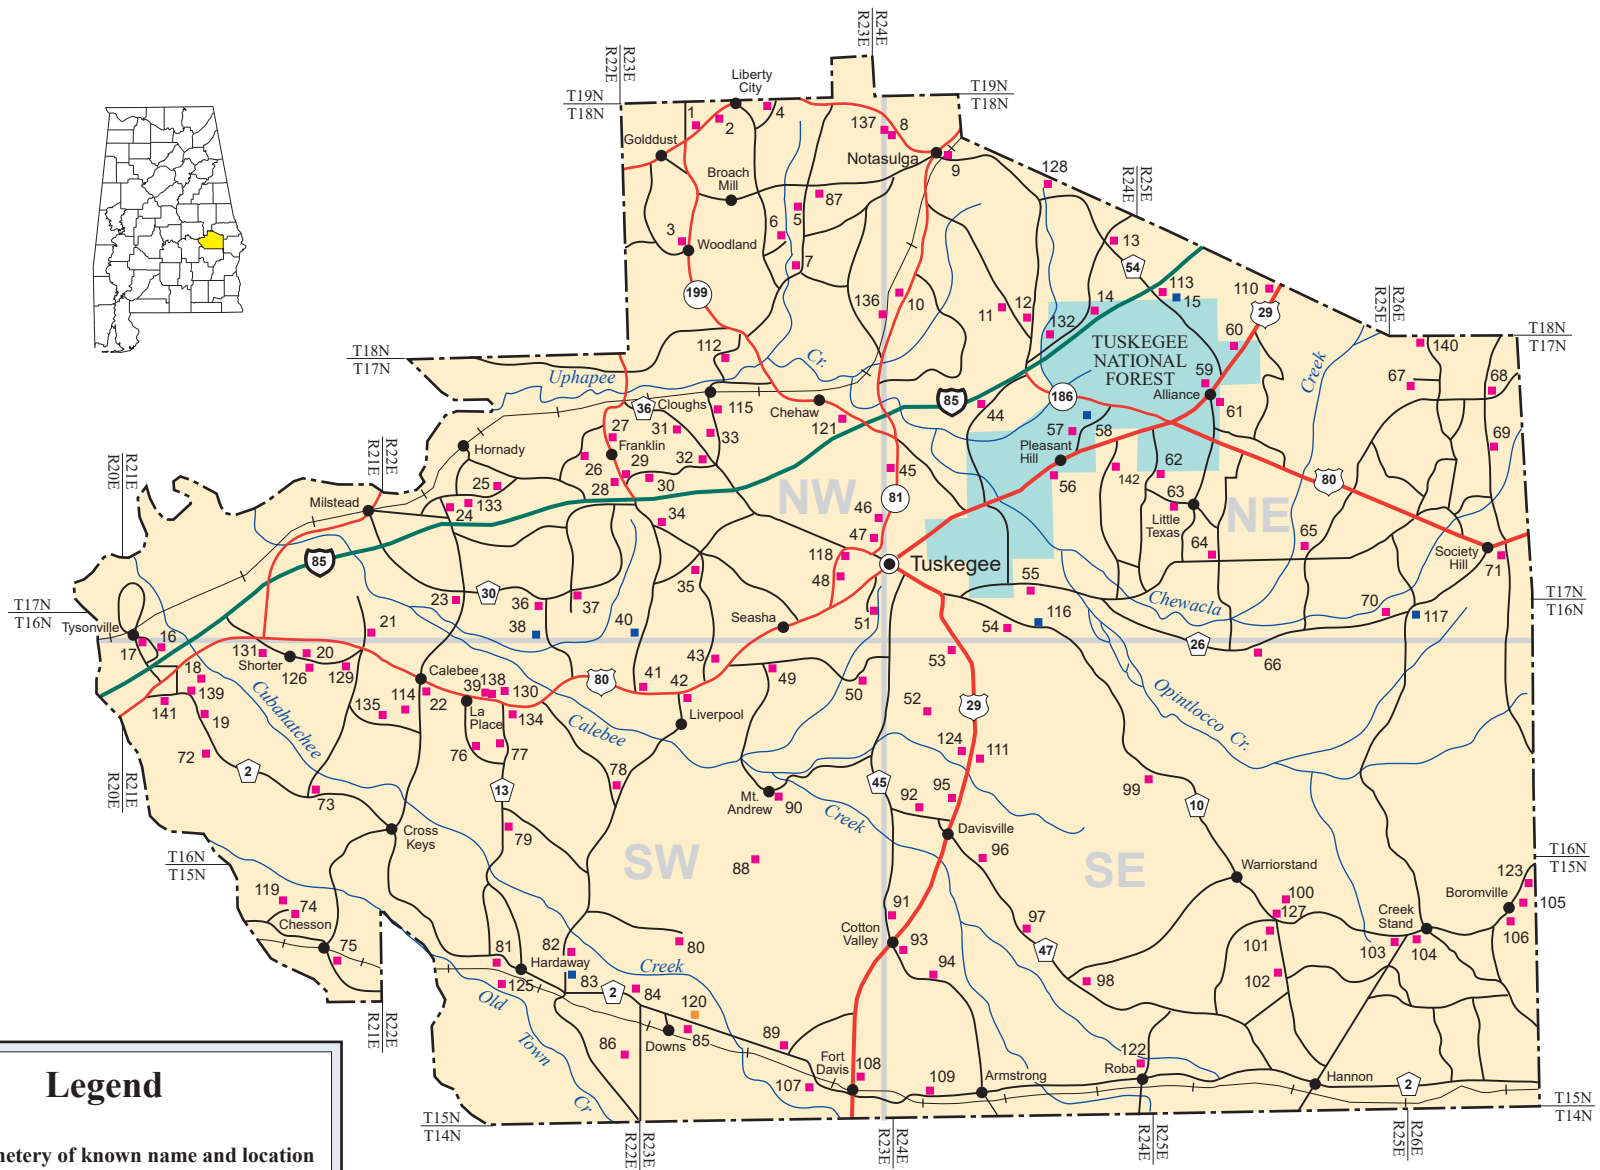

MACON COUNTY

Legend

- 32 ■ Cemetery of known name and location
- 50 ■ Cemetery of unknown name
- 38 ■ Cemetery of uncertain location
- County seat
- City, town or village

Produced by the Dept of Geography
College of Arts and Sciences
The University of Alabama