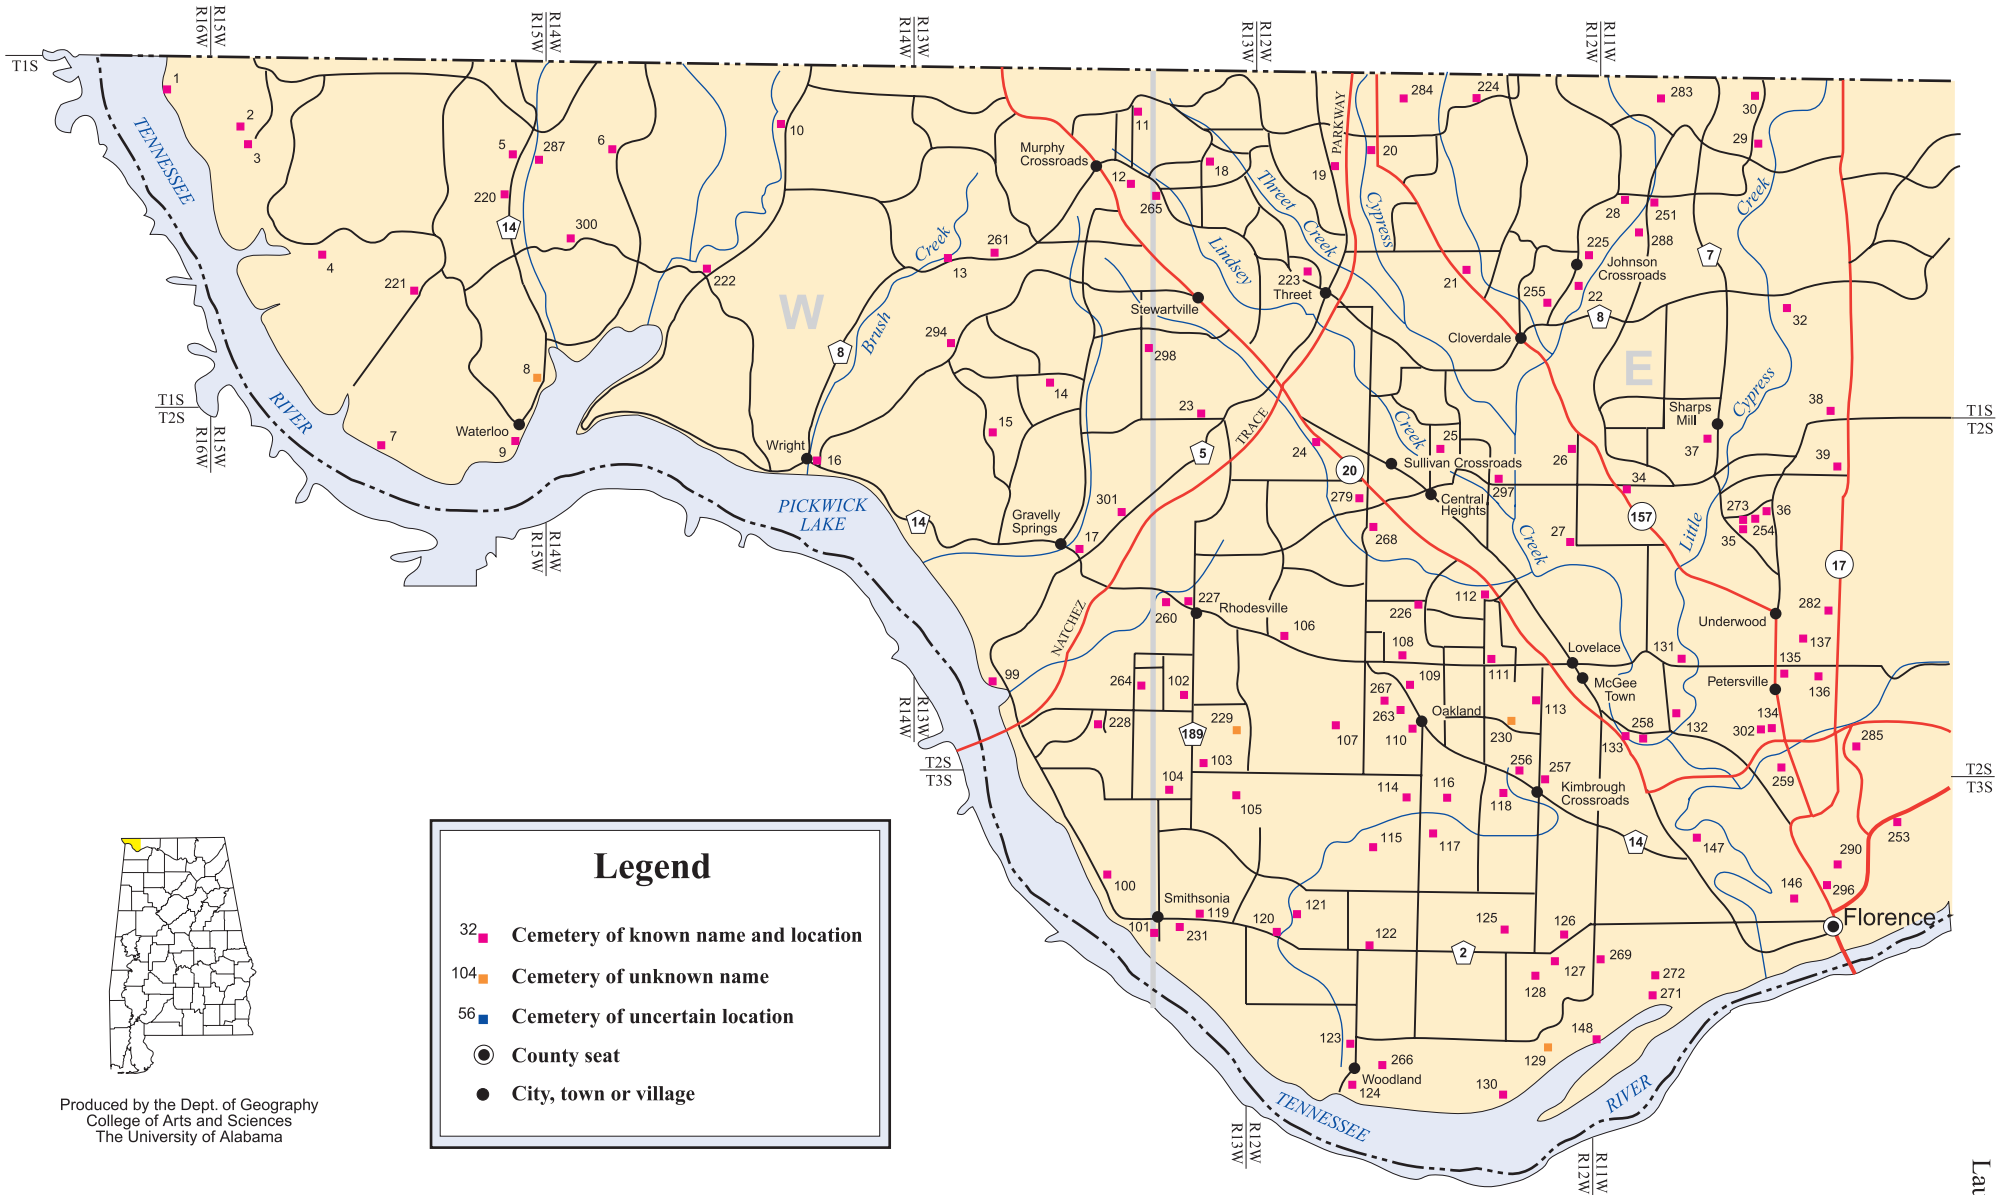

MAP 1 WESTERN LAUDERDALE COUNTY

Legend

- 32 ■ Cemetery of known name and location
- 104 ■ Cemetery of unknown name
- 56 ■ Cemetery of uncertain location
- County seat
- City, town or village

Produced by the Dept. of Geography
College of Arts and Sciences
The University of Alabama