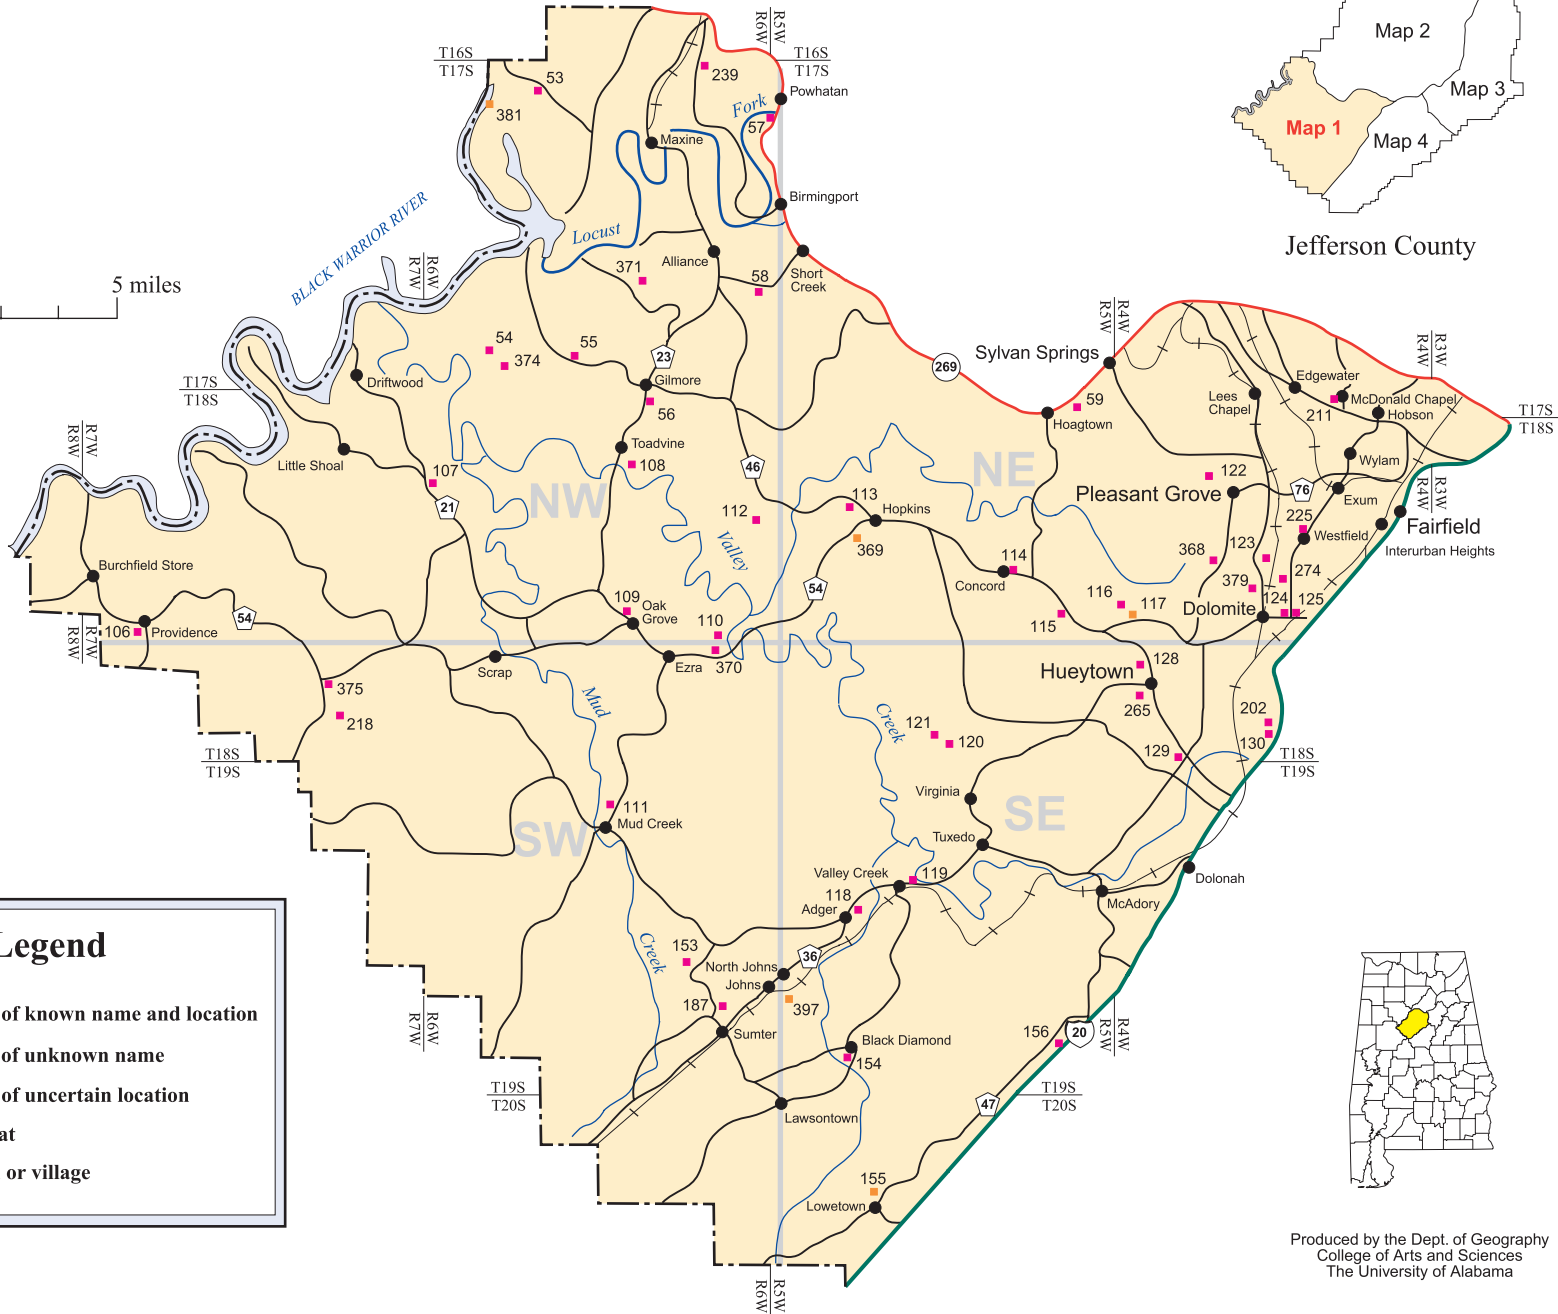

# MAP 1

## JEFFERSON COUNTY

Jefferson County

Legend	
54	Cemetery of known name and location
110	Cemetery of unknown name
77	Cemetery of uncertain location
⊙	County seat
●	City, town or village

Produced by the Dept. of Geography  
College of Arts and Sciences  
The University of Alabama