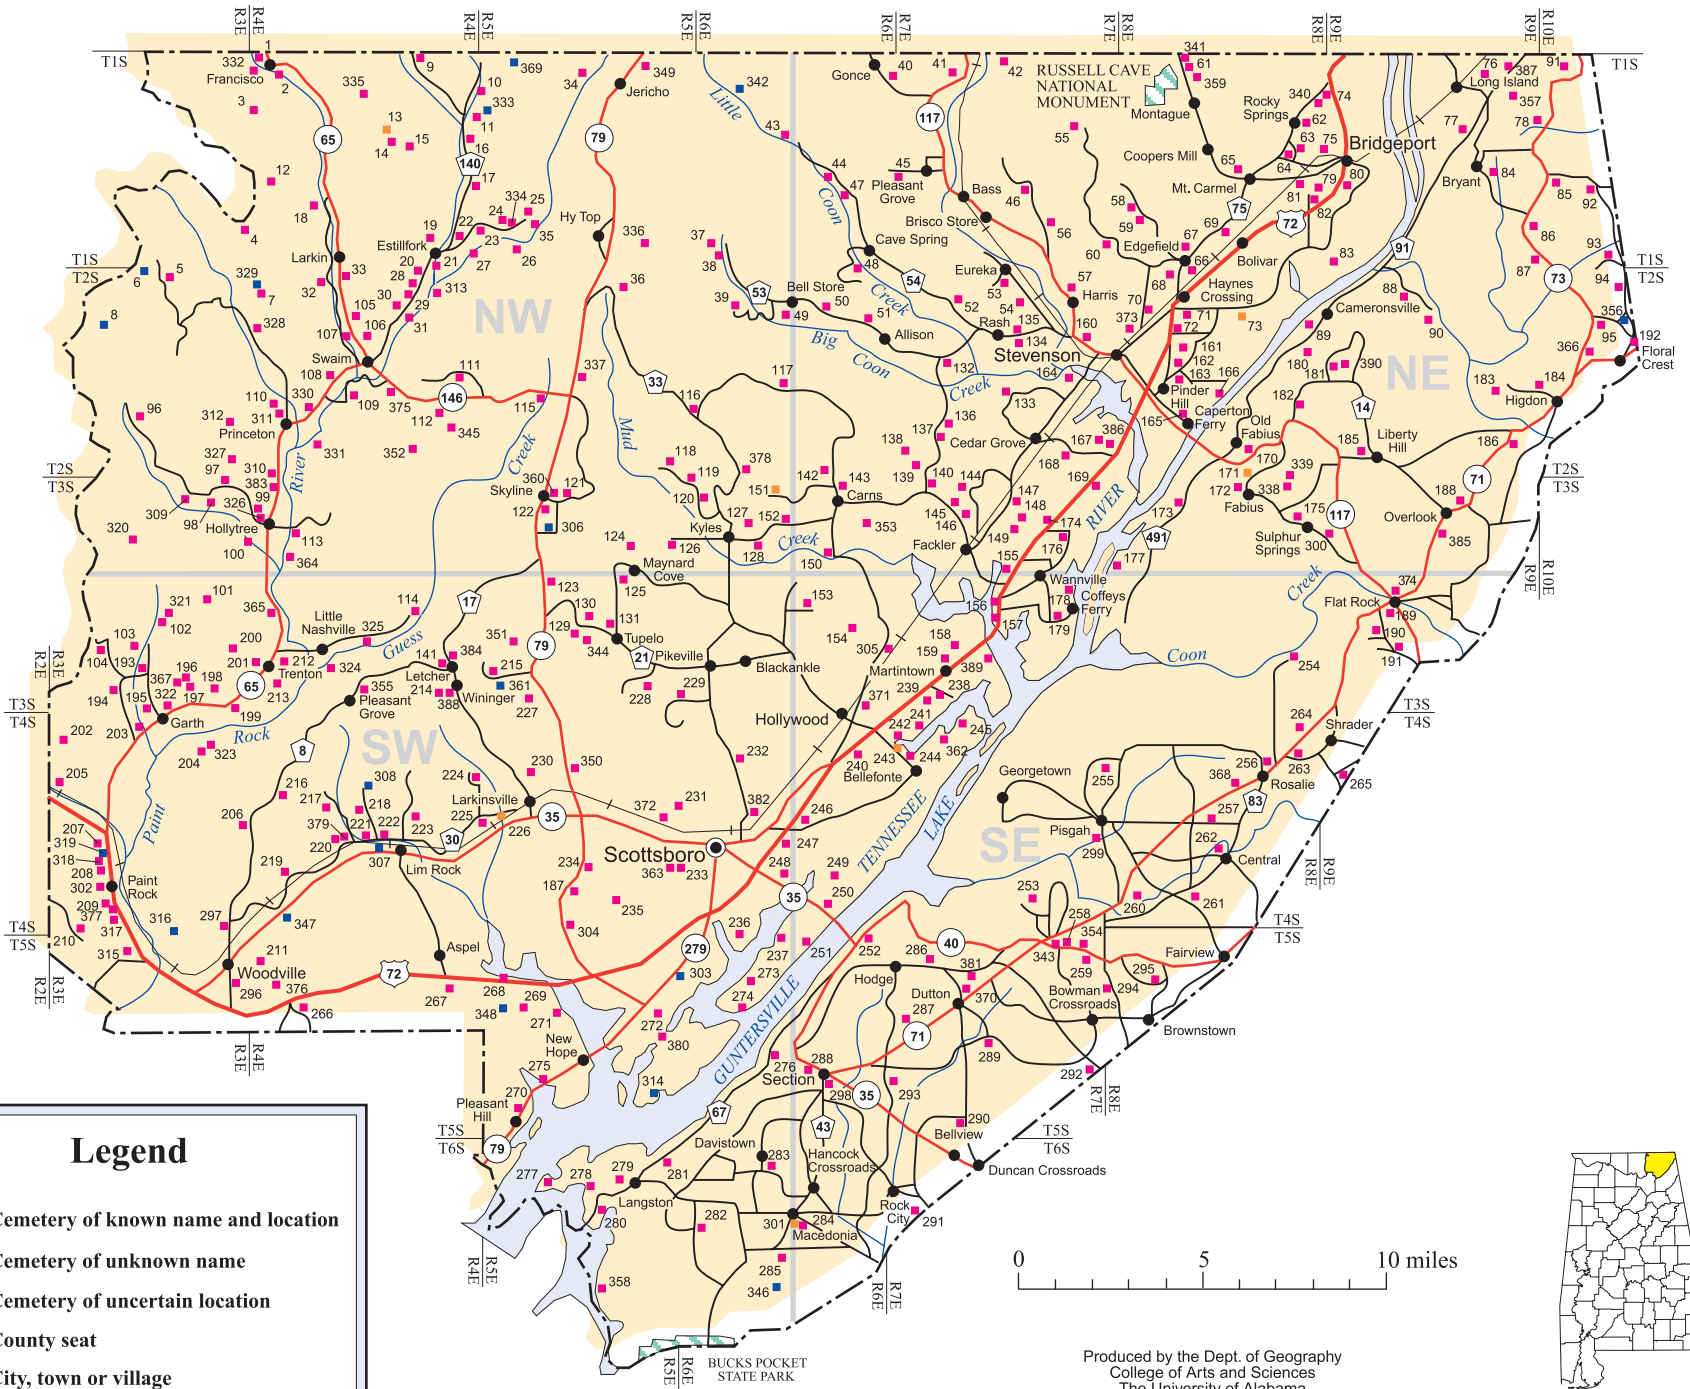

JACKSON COUNTY

Legend

- 32 ■ Cemetery of known name and location
- 151 ■ Cemetery of unknown name
- 306 ■ Cemetery of uncertain location
- County seat
- City, town or village

0 5 10 miles

Produced by the Dept. of Geography
College of Arts and Sciences
The University of Alabama