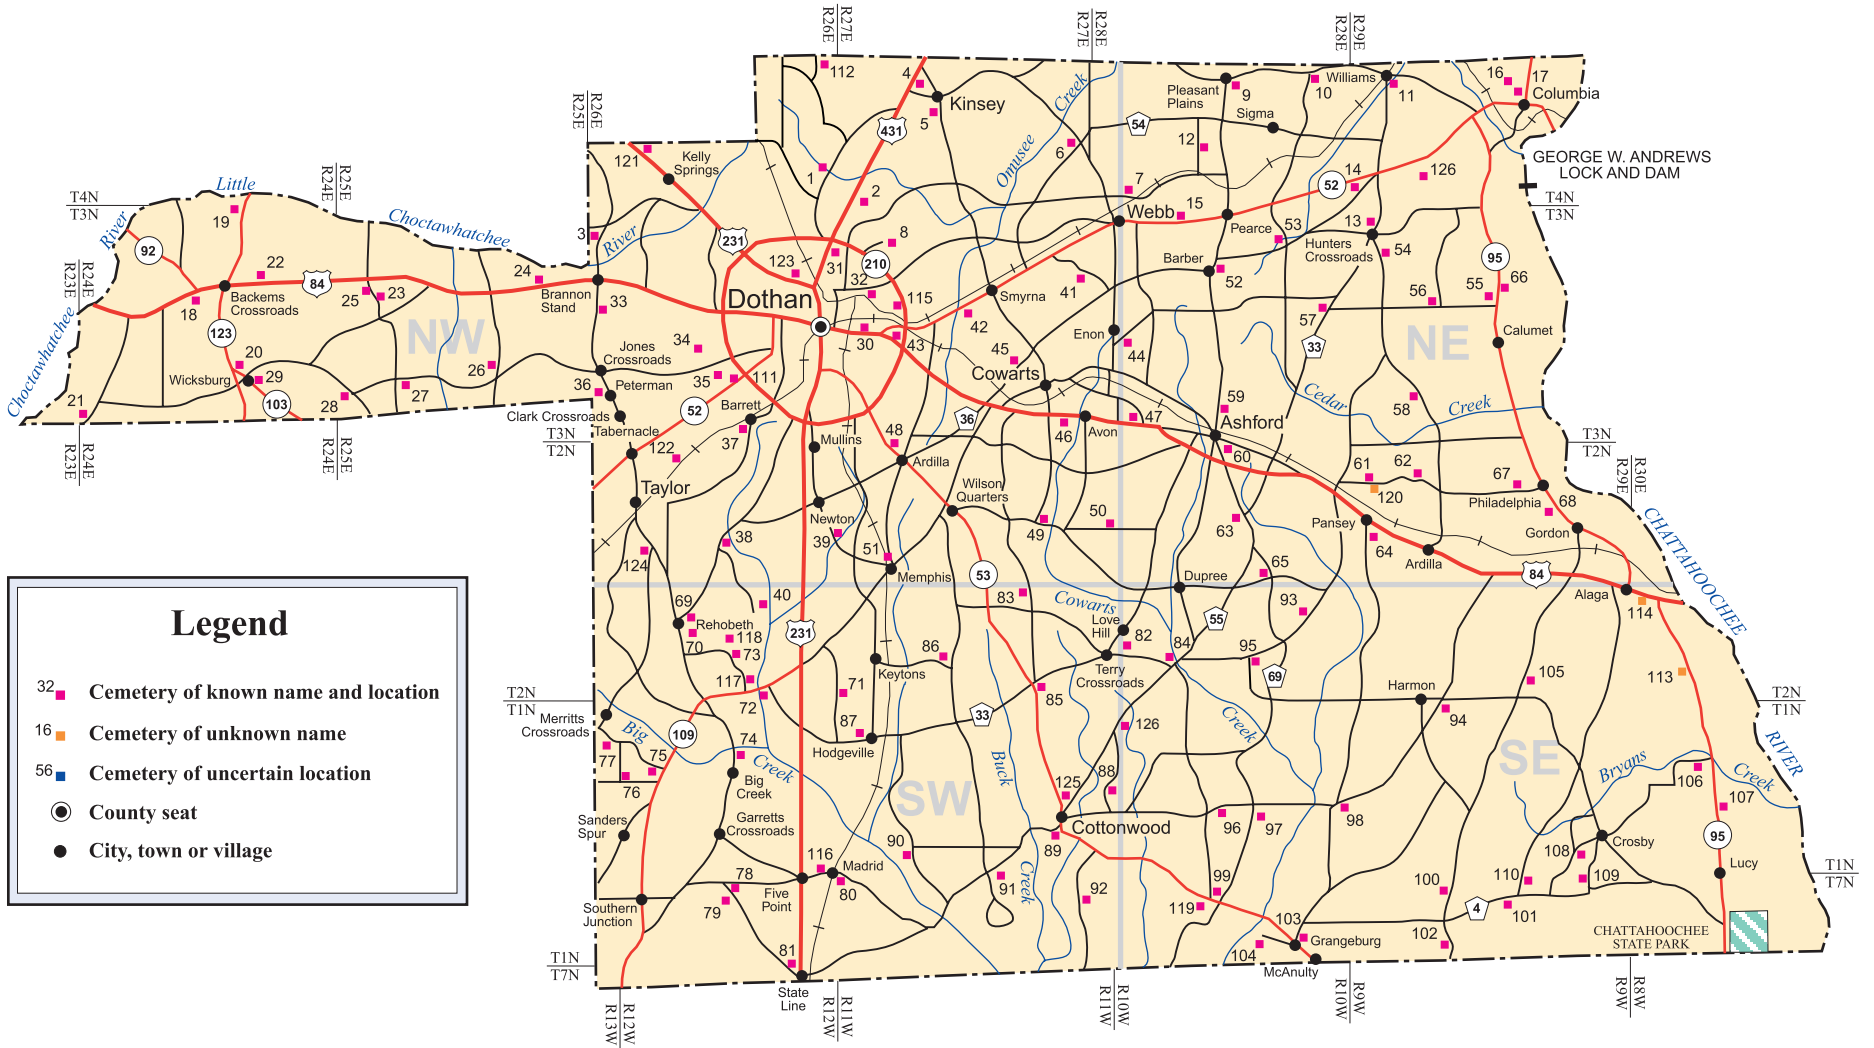

HOUSTON COUNTY

Legend

- 32 ■ Cemetery of known name and location
- 16 ■ Cemetery of unknown name
- 56 ■ Cemetery of uncertain location
- County seat
- City, town or village

Produced by the Dept. of Geography
 College of Arts and Sciences
 The University of Alabama