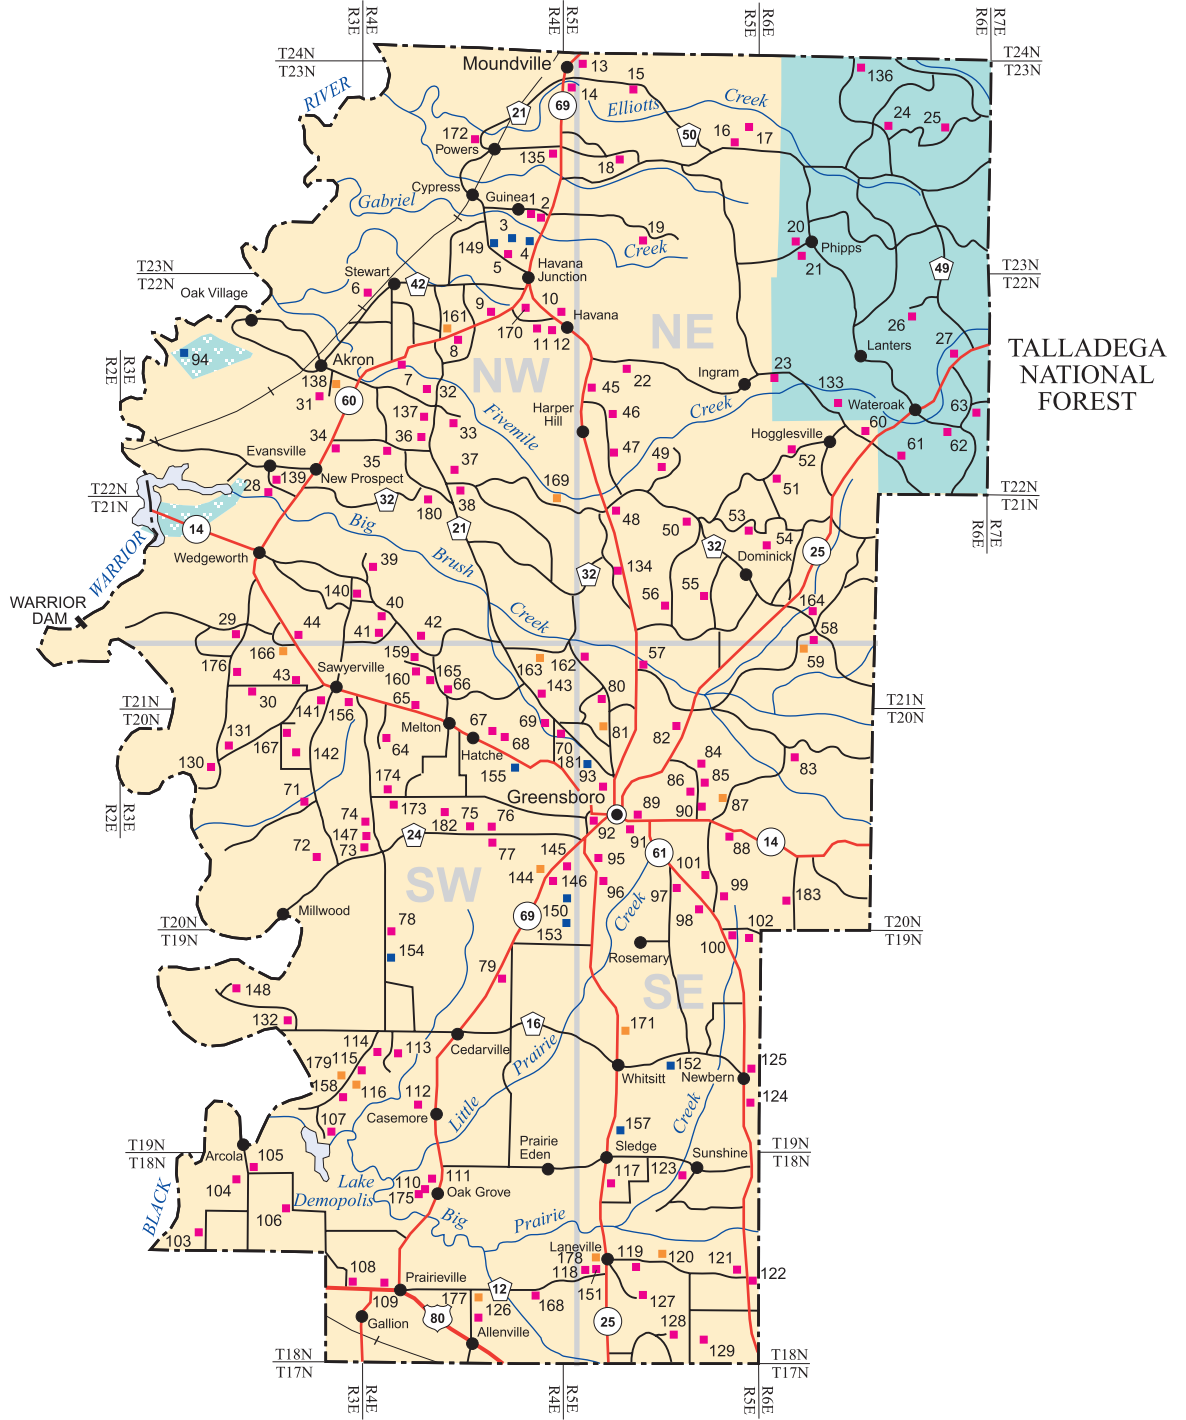

HALE COUNTY

Legend

- 32 ■ Cemetery of known name and location
- 138 ■ Cemetery of unknown name
- 94 ■ Cemetery of uncertain location
- County seat
- City, town or village