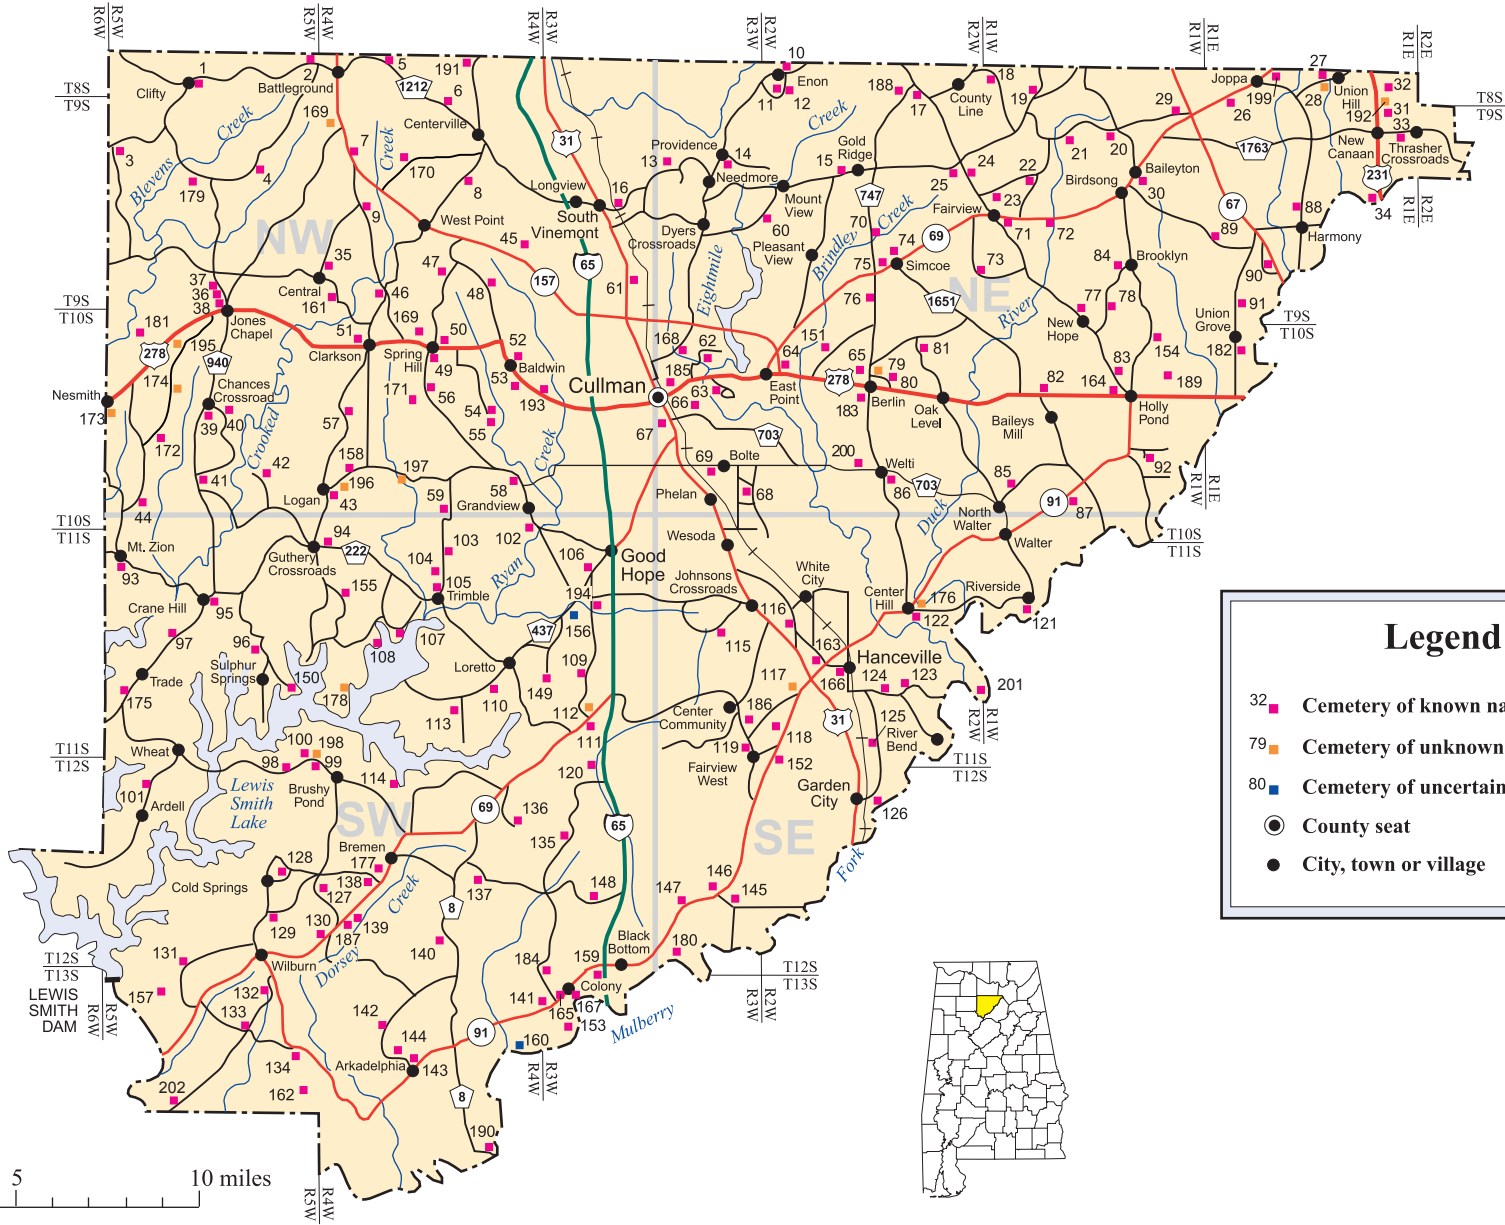

CULLMAN COUNTY

Legend

- 32 ■ Cemetery of known name and location
- 79 ■ Cemetery of unknown name
- 80 ■ Cemetery of uncertain location
- County seat
- City, town or village

0 5 10 miles

Produced by the Dept. of Geography
College of Arts and Sciences
The University of Alabama