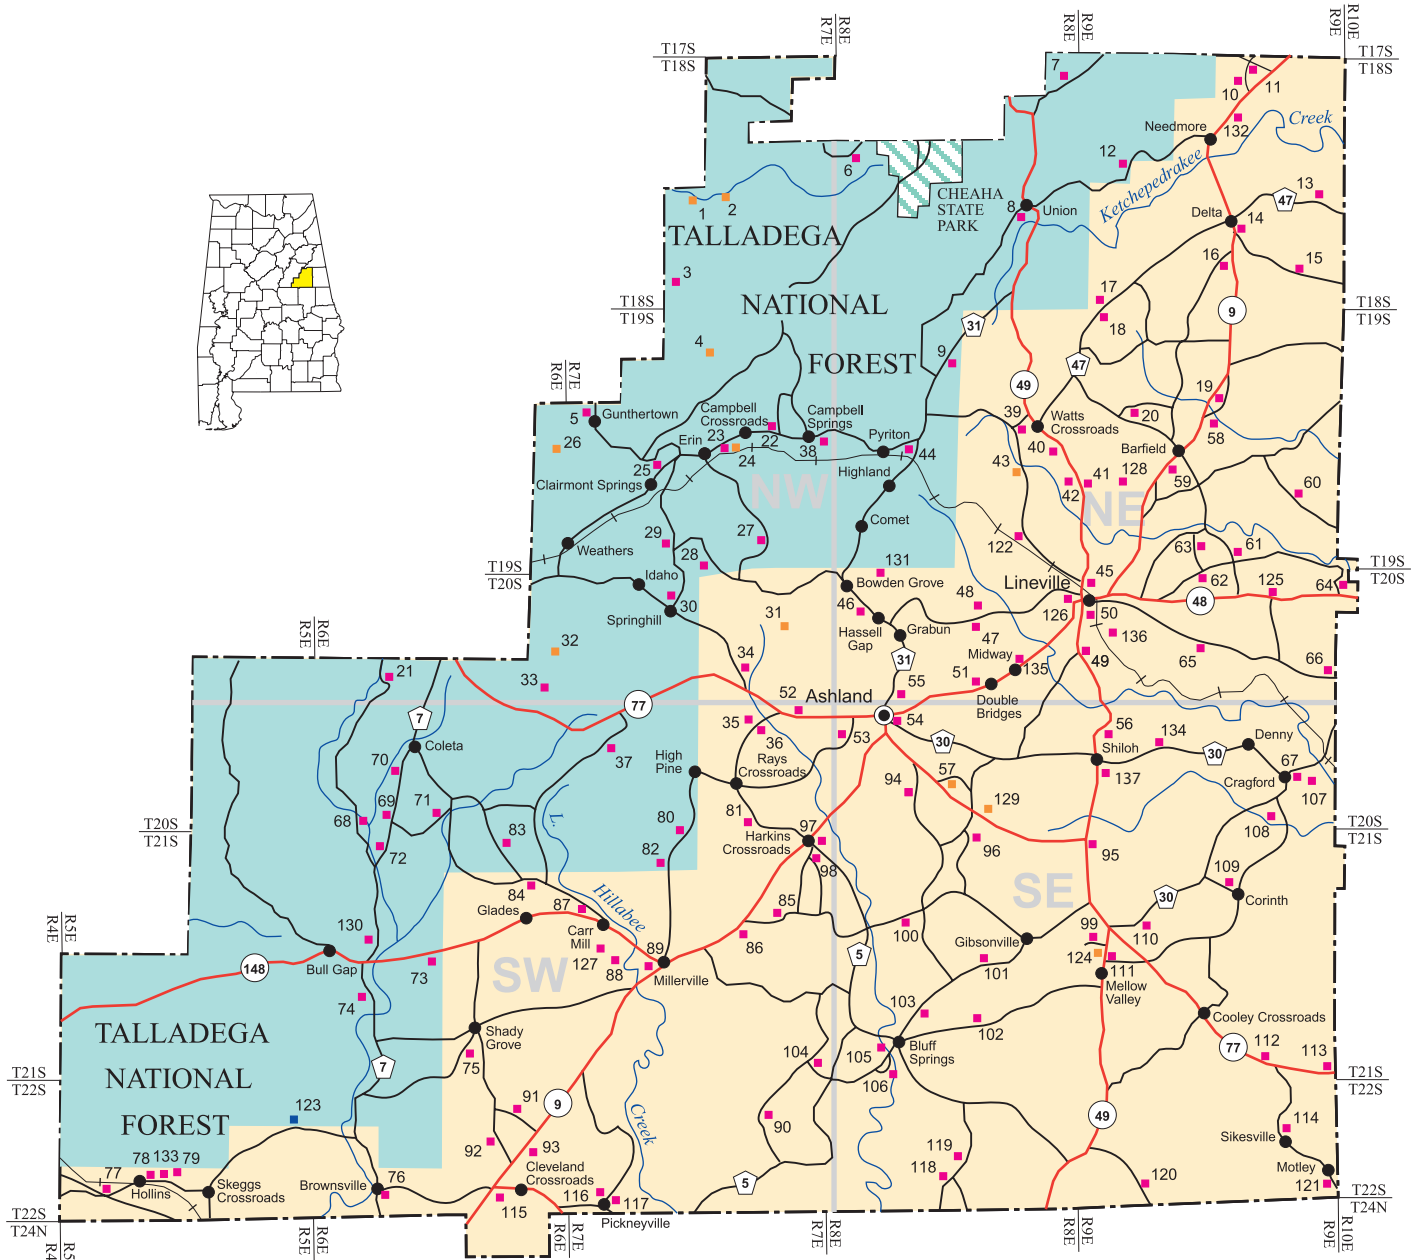

# CLAY COUNTY

### Legend

- 33 ■ Cemetery of known name and location
- 32 ■ Cemetery of unknown name
- 123 ■ Cemetery of uncertain location
- County seat
- City, town or village

Produced by the Dept. of Geography  
 College of Arts and Sciences  
 The University of Alabama