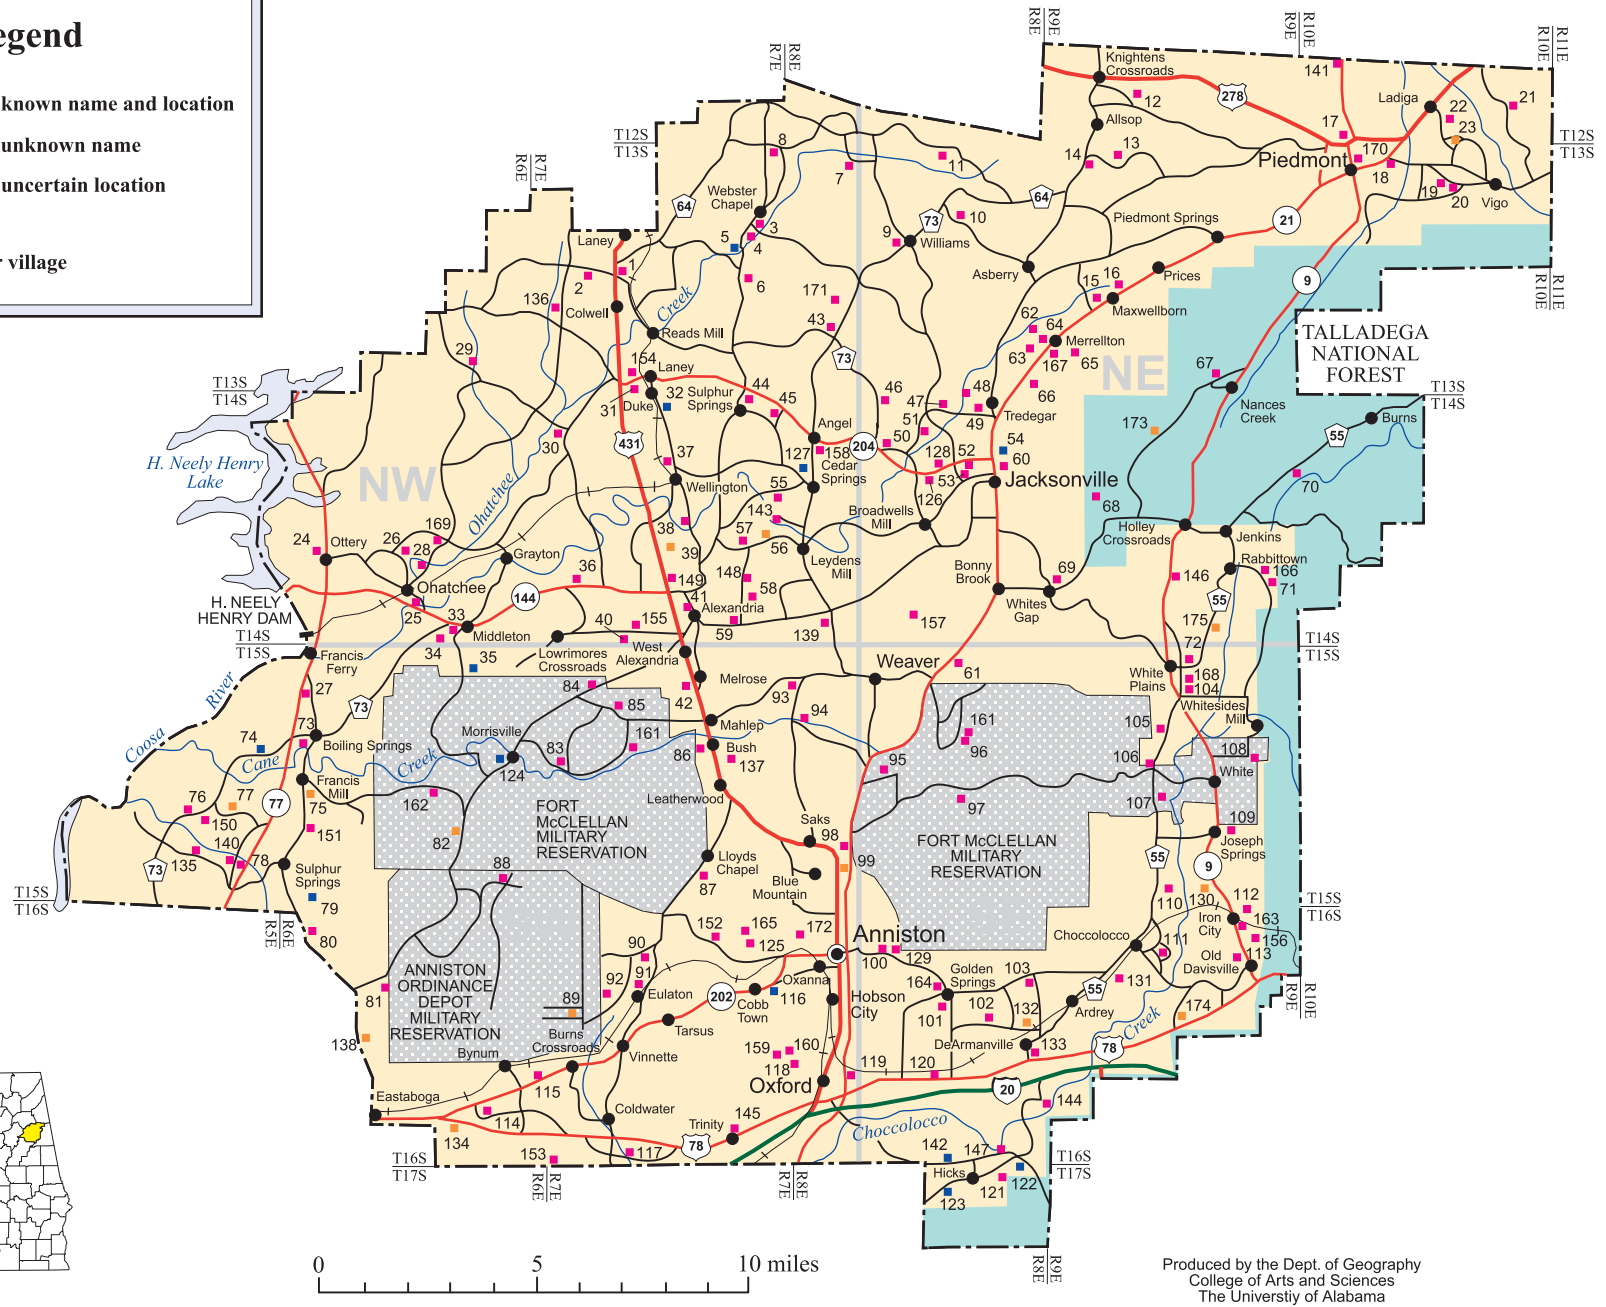

CALHOUN COUNTY

Legend

- 43 ■ Cemetery of known name and location
- 38 ■ Cemetery of unknown name
- 32 ■ Cemetery of uncertain location
- County seat
- City, town or village

Produced by the Dept. of Geography
 College of Arts and Sciences
 The University of Alabama