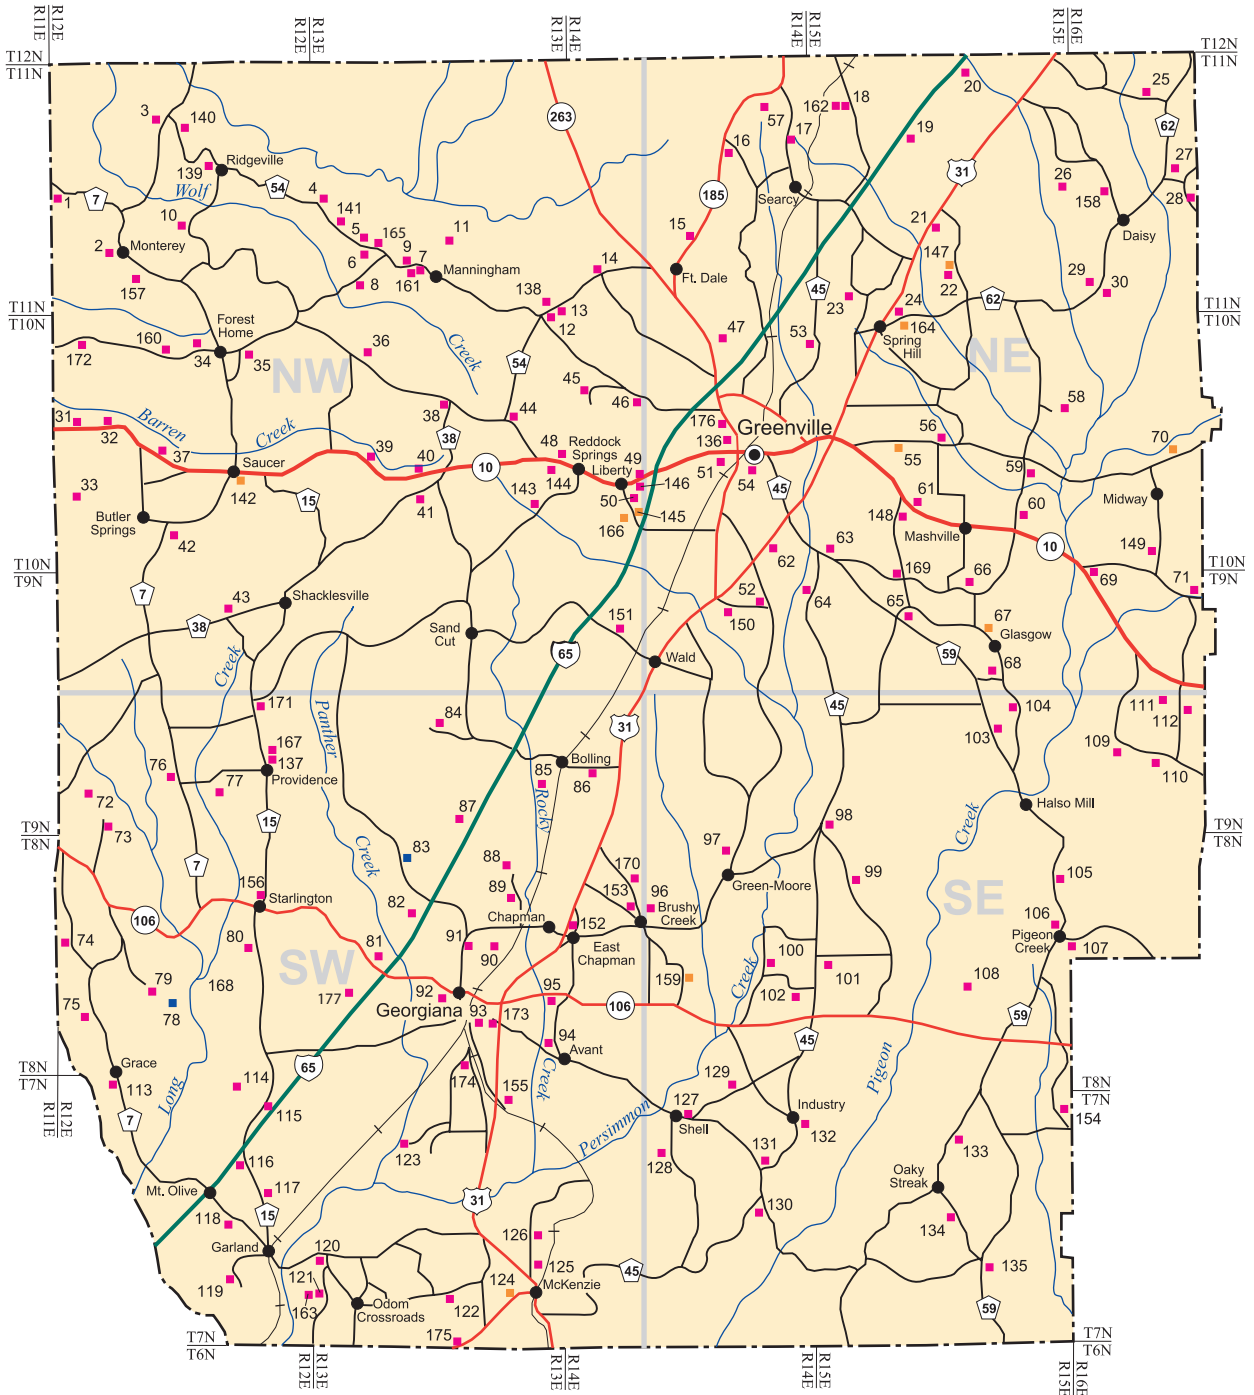

BUTLER COUNTY

Legend

- 32 ■ Cemetery of known name and location
- 55 ■ Cemetery of unknown name
- 160 ■ Cemetery of uncertain location
- County seat
- City, town or village