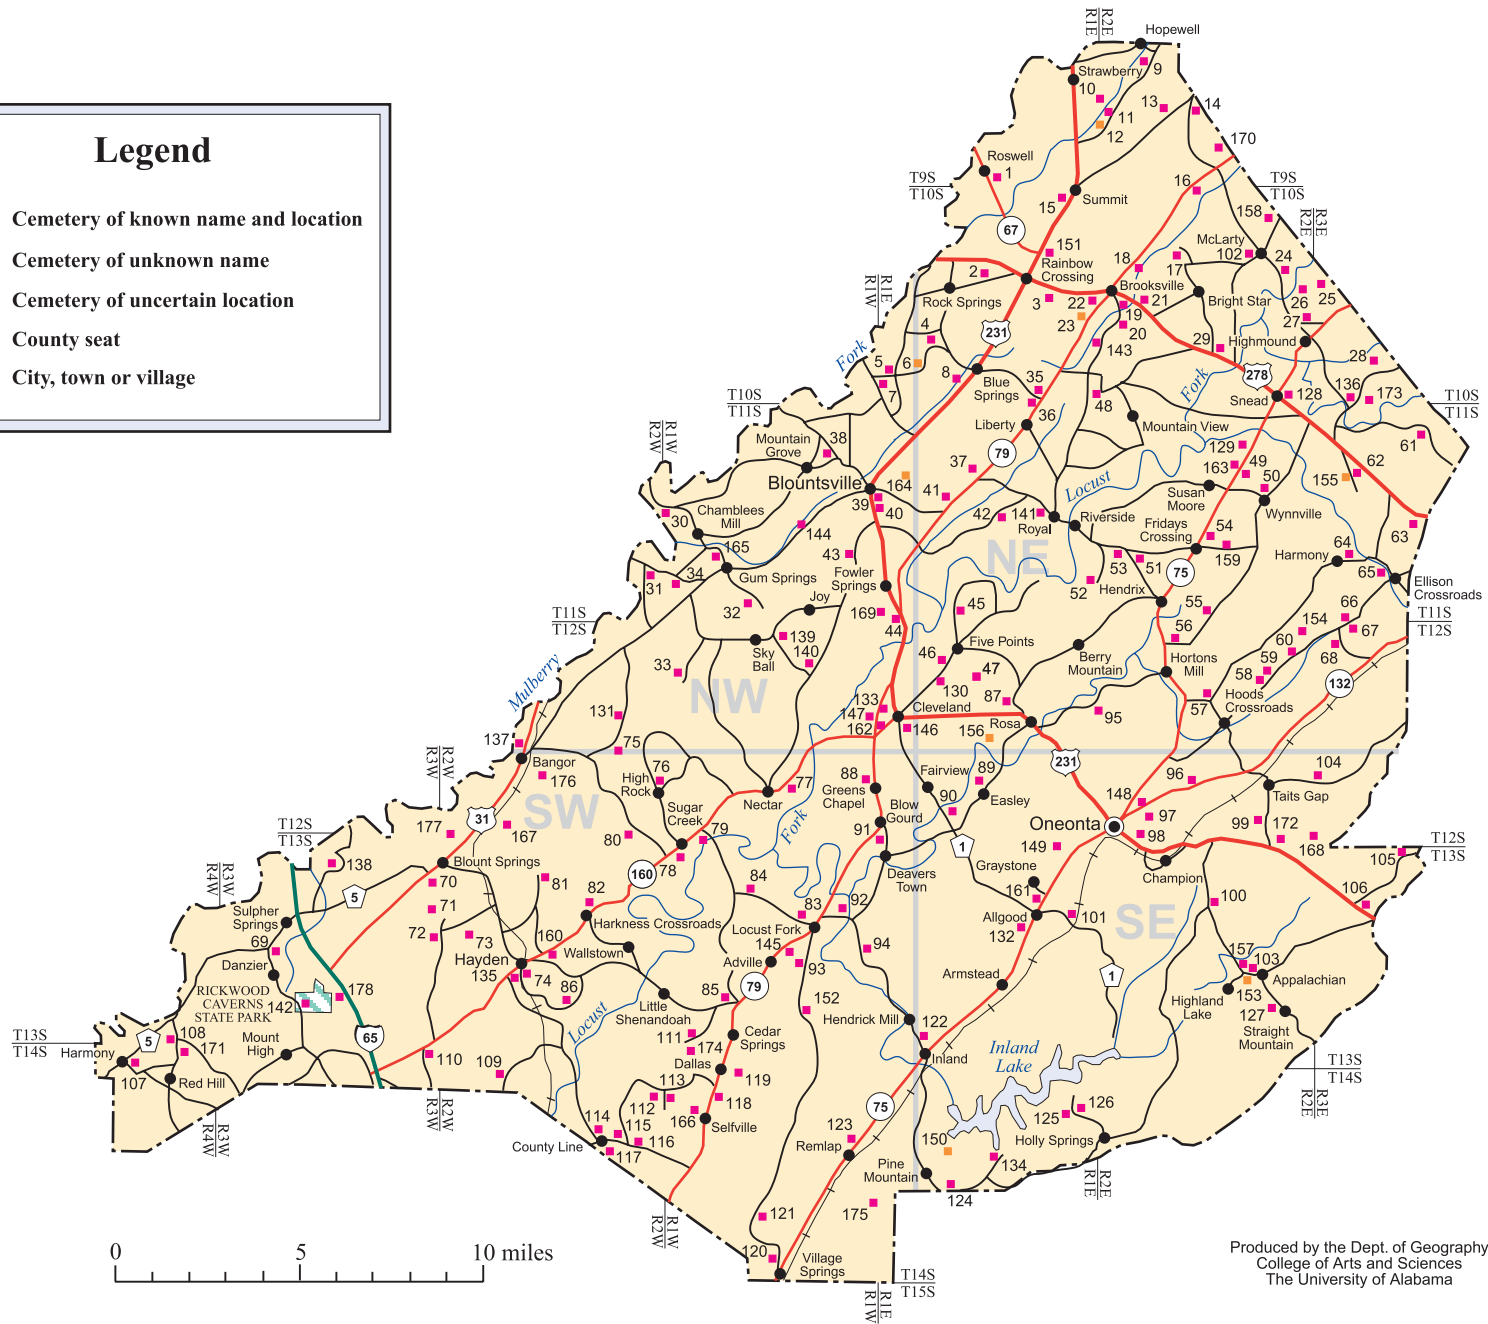

BLOUNT COUNTY

Legend

- 32 ■ Cemetery of known name and location
- 40 ■ Cemetery of unknown name
- 56 ■ Cemetery of uncertain location
- County seat
- City, town or village

Produced by the Dept. of Geography
College of Arts and Sciences
The University of Alabama